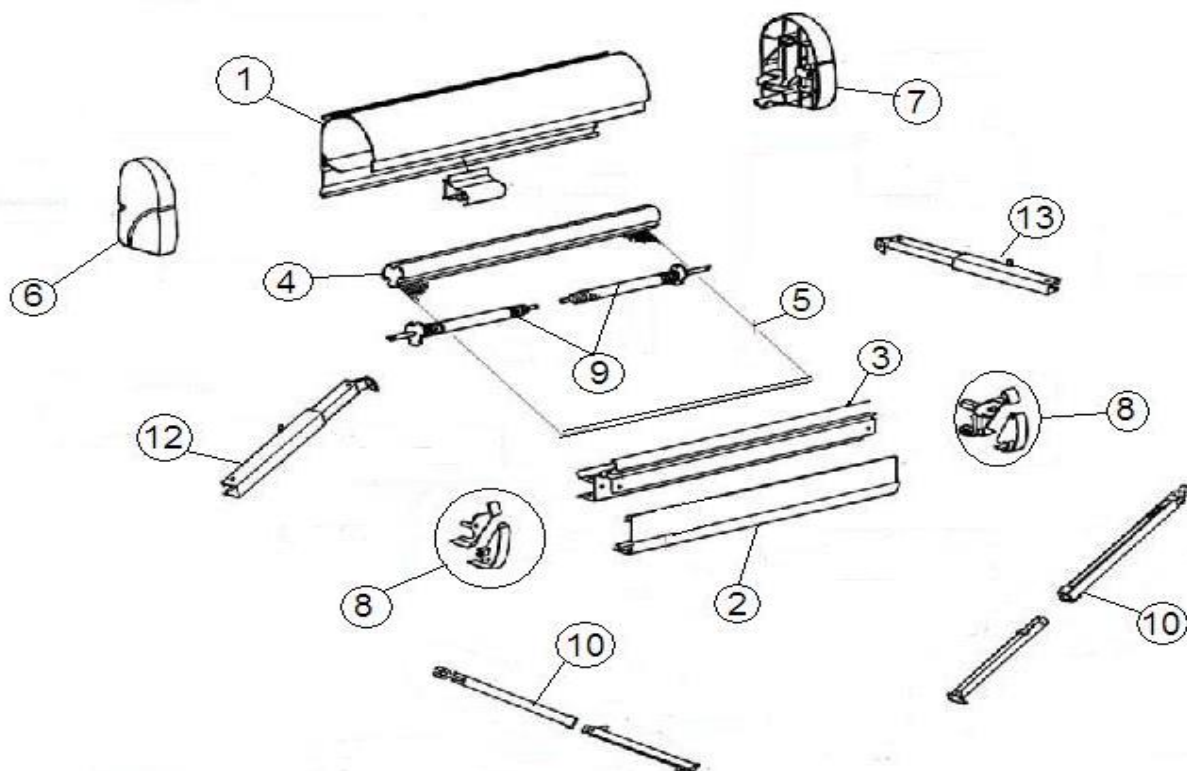

2019 SPARE PARTS LIST 2000

	ART.NR.	DESCRIPTION	RETAIL € (ex.VAT)
1	1500600742	MAIN HOUSING 2000 1.90M	81,40 €
	1500600743	MAIN HOUSING 2000 2.60M	105,10 €
	1500600744	MAIN HOUSING 2000 3.00M	121,20 €
2	1500600745	COVER LEAD RAIL 2000 1.90M	33,10 €
	1500600746	COVER LEAD RAIL 2000 2.60M	42,10 €
	1500600747	COVER LEAD RAIL 2000 3.00M	48,00 €
3	1500600748	INSIDE LEAD RAIL 2000 1.90M	59,40 €
	1500600749	INSIDE LEAD RAIL 2000 2.60M	76,50 €
	1500600750	INSIDE LEAD RAIL 2000 3.00M	88,20 €
4	1500600751	ROLLER TUBE 2000 1.90M	44,30 €
	1500600752	ROLLER TUBE 2000 2.60M	56,60 €
	1500600753	ROLLER TUBE 2000 3.00M	65,10 €
5	1500602325	FABRIC 1.90M 2000 04	131,60 €
	1500600758	FABRIC 1.90M 2000 22 RAL 9002	131,60 €
	1500600759	FABRIC 1.90M 2000 31	131,60 €
	1500602326	FABRIC 2,60M 2000 04	206,10 €
	1500600762	FABRIC 2,60M 2000 22 RAL 9002	206,10 €
	1500600763	FABRIC 2.60M 2000 31	206,10 €
	1500602180	FABRIC 3,00M 2000 04	229,30 €
	1500600767	FABRIC 3.00M 2000 22 RAL 9002	229,30 €
	1500600768	FABRIC 3.00M 2000 31	229,30 €
6	1500601196	LH COVER ASSY OMNISTOR 2000	11,30 €
7	1500601197	RH COVER ASSY OMNISTOR 2000	11,30 €
8	1500601198	LH+RH END PLATE LEAD RAIL 2000	8,40 €
9	1500601199	LH + RH TORSION ASSY 2000	50,60 €
10	1500601588	SUPPORT ARM V2 1.90M	71,70 €
	1500601960	SUPPORT ARM V2 2.60M XL	71,70 €
	1500601611	SUPPORT ARM V2 3.00M	65,10 €
12	1500601323	LH RAFTER ARM ASSY 1.90M 2000	66,10 €
	1500601324	LH RAFTER ARM ASSY 2.60M 2000	66,10 €
	1500601325	LH RAFTER ARM ASSY 3.00M 2000	66,10 €
13	1500601326	RH RAFTER ARM ASSY 2000 1.90M	66,10 €