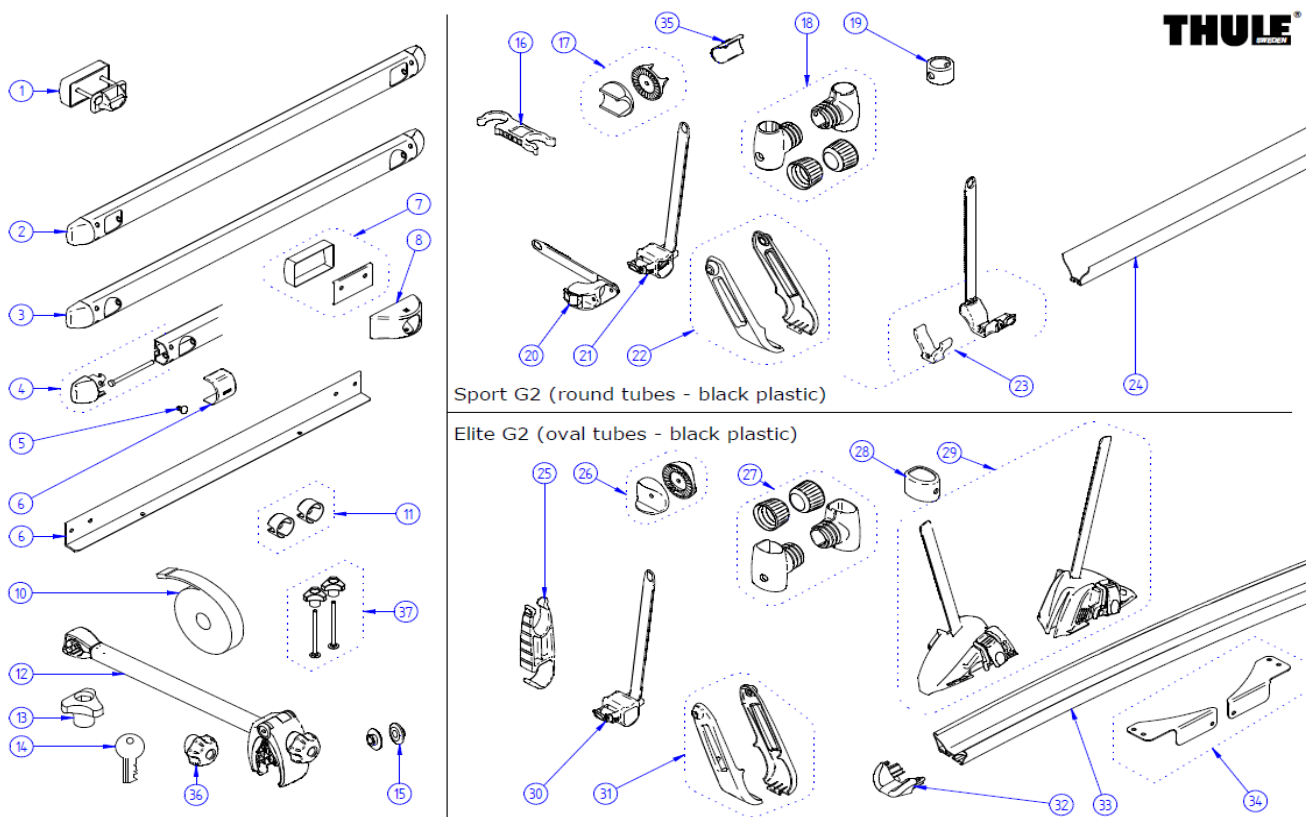

2019 SPARE PARTS LIST

Sport G2 & Elite G2 - common parts

THULE
SWEDEN

MH604-05

THULE Sport G2 & Elite G2 - common parts

MH604-06

	ART.NR.	DESCRIPTION	RETAIL € (ex.VAT)
1	1500602383	G2 UPPER FIXATION KIT (2x)	14,10 €
2	309828	G2 TOP MOUNTING RAIL	see price list
3	306946	BOTTOM MOUNTING RAIL	see price list
3	308954	BOTTOM MOUNTING RAIL BLIND	see price list
4	1500600549	SPORT/ELITE CAP MOUNTING PROFILE + BOLT (2x)	10,90 €
5	1500602750	MOUNTING RAIL SCREW NAIL (x100)	35,50 €
6	307328	COVER MOUNTING RAIL (2pcs)	see price list
7	1500602360	LOWER FIXATION KIT INSIDE (2x)	9,00 €
8	1500602384	FOOT + FOOT COVER (2x)	21,70 €
9	1500601518	ANGLE SUPPORT RAIL DUCATO	13,10 €
10	1500602387	SAFETY STRAP 2,00M BLACK	7,80 €
11	1500602751	ANTI RATTLING BOTTOM MOUNTING RAIL (2x)	2,70 €
12	306463	G2 BIKE ARM #1 WITH LOCK - ANODISED (12cm)	see price list
12	306464	G2 BIKE ARM #2 WITH LOCK - ANODISED(26cm)	see price list
12	307367	G2 BIKE ARM #2.5 WITH LOCK - ANODISED (30cm)	see price list
12	306465	G2 BIKE ARM #3 WITH LOCK - ANODISED (41cm)	see price list
12	306466	G2 BIKE ARM #4 WITH LOCK - ANODISED (15cm, double clamp)	see price list
12	302036	G2 BIKE ARM #1 WITH LOCK - BLACK (12cm)	see price list
12	302037	G2 BIKE ARM #2 WITH LOCK - BLACK (26cm)	see price list
12	302038	G2 BIKE ARM #2.5 WITH LOCK - BLACK (30cm)	see price list
12	302039	G2 BIKE ARM #3 WITH LOCK - BLACK (41cm)	see price list
12	302040	G2 BIKE ARM #4 WITH LOCK - BLACK(15cm, double clamp)	see price list
13	1500602386	KNOB WITH NUT BLACK H18mm (2x)	6,20 €
13	1500602020	KNOB WITH NUT BLACK H28mm	3,90 €
14	1500002XXX	SPARE KEY FOR BIKE ARM LOCK (XXX = KEY NR.)	3,70 €
15	1500602898	GLIDING BEARINGS FOR HINGES (100 PCS)	10,00 €
16	1500602385	G2 PLATFORM HOLDER 30/34	6,20 €
16	1500602622	G2 PLATFORM HOLDER 34/34	6,20 €
17	1500602623	G2 SERRATED PIECE round (2x)	8,20 €
18	1500602624	G2 SPORT T-PIECE (2x)	8,60 €
19	1500602625	G2 CONNECTION PIECE DIA. 34/30 (2x)	1,70 €
20	1500602626	PLATFORM LOCK VERTICAL (2x)	8,20 €