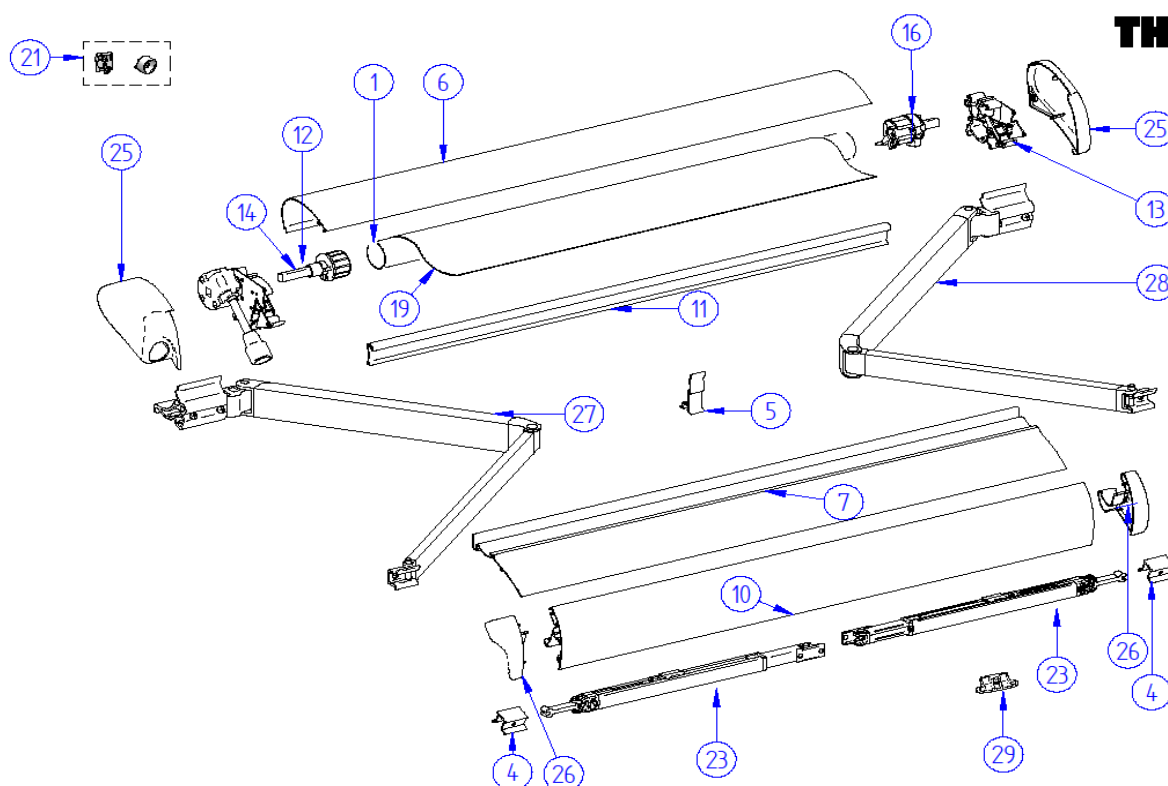

2019 SPARE PARTS LIST

6502 & 6900

THULE
SWEDEN

6TM600-01

THULE Omnistor 6900

6TM 600-01

	ART.NR.	DESCRIPTION	RETAIL € (ex.VAT)
1	1500601798	ROLLER TUBE D70 4,00M	65,10 €
	1500601799	ROLLER TUBE D70 4,50M	73,30 €
	1500601800	ROLLER TUBE D70 5,00M	81,60 €
	1500601801	ROLLER TUBE D70 5,50M	90,20 €
3	1500600115	HAND CRANK ASSY LONG	45,70 €
4	1500600741	CONN.SUPP. ARM S6	4,70 €
5	1500600969	SUPPORT FABR.PROT.PROF. 6002	17,20 €
6	1500601464	COVER MAIN HOUSING 6900 4.00M	169,80 €
	1500601018	COVER MAIN HOUSING 6900 4.50M	190,60 €
	1500601542	COVER MAIN HOUSING 6900 5.00M	211,80 €
	1500601783	COVER MAIN HOUSING 6900 5,50M	233,00 €
	1500601926	COVER MAIN HOUSING 6900 4.00M ANO	169,80 €
	1500601765	COVER MAIN HOUSING 6900 4.50M ANO	190,60 €
	1500601752	COVER MAIN HOUSING 6900 5.00M ANO	211,80 €
	1500601929	COVER MAIN HOUSING 6900 5,50M ANO	233,00 €
	1500602312	COVER MAIN HOUSING 6900 4,00 M RAL9002	169,80 €
	1500602313	COVER MAIN HOUSING 6900 4,50 M RAL9002	190,60 €
	1500602314	COVER MAIN HOUSING 6900 5,00 M RAL9002	211,80 €
	1500602315	COVER MAIN HOUSING 6900 5,50 M RAL9002	233,00 €
7	1500601016	BACK HOUSING 6900 4,00 M	228,90 €
	1500601930	BACK HOUSING 6900 4,50 M	257,50 €
	1500601931	BACK HOUSING 6900 5,00 M	286,10 €
	1500601932	BACK HOUSING 6900 5,50 M	314,80 €
10	1500601020	LEAD PROFILE 6900 4.00M	208,50 €
	1500601022	LEAD PROFILE 6900 4.50M	234,60 €
	1500601024	LEAD PROFILE 6900 5,00M	260,10 €
	1500601025	LEAD PROFILE 6900 5,50M	286,30 €
	1500601021	LEAD PROFILE 6900 4.00M ANO	208,50 €
	1500601023	LEAD PROFILE 6900 4.50M ANO	234,60 €
	1500601027	LEAD PROFILE 6900 5,00M ANO	260,10 €
	1500601684	LEAD PROFILE 6900 5,50M ANO	286,30 €
	1500602320	LEAD RAIL 6900 - 4,00 M RAL9002	208,50 €