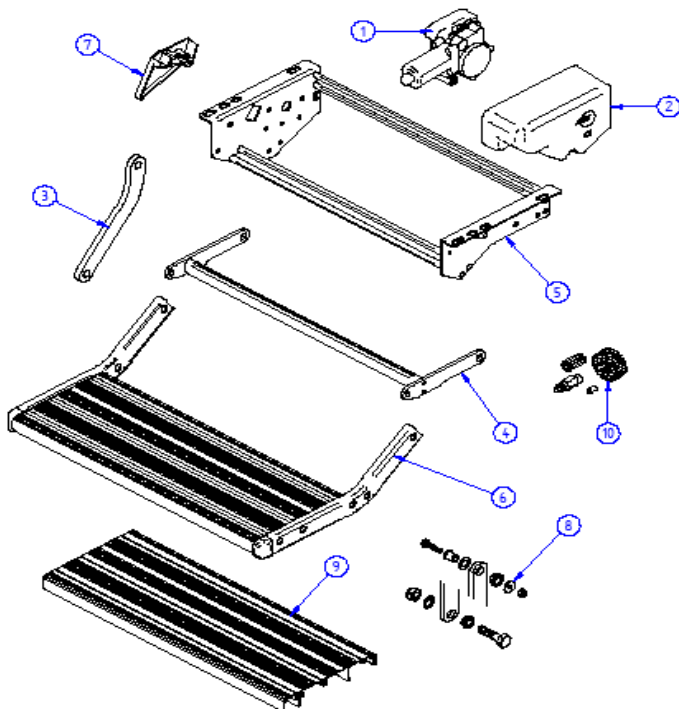

	(*)	420 = Standard step	
		390 = Special step : Hobby / Sprinter / Trigano	
		310 = Special step : Hymer Exsis	

2019 SPARE PARTS LIST
SINGLE STEP V02

THULE
SWEDEN

2S609-00

THULE
SWEDEN

THULE Single step 12V ALU