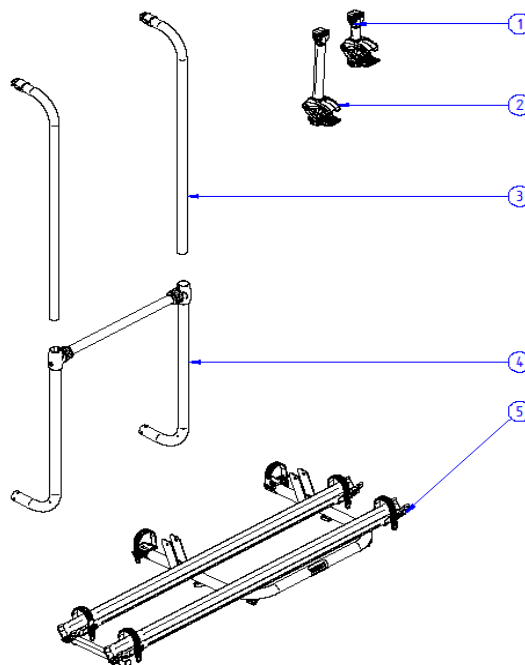

2019 SPARE PARTS LIST

Elite Van XT

THULE
SWEDEN

MH607-00

THULE

THULE Elite Van XT

MH607-00

	ART.NR.	DESCRIPTION	RETAIL € (ex.VAT)
1	1500603150	MOUNTING RAIL D/J/B >2007 TOP + BOTTOM	165,10 €
1	1500603217	MOUNTING RAIL D/J/B >2007 TOP + BOTTOM BLACK	175,70 €
1	1500603218	MOUNTING RAIL VW CRAFTER>2017 TOP + BOTTOM BLACK	175,70 €
2	1500603151	MOUNTING RAIL ENDCAP 2PCS	3,50 €
3	1500603152	MOUNTING RAIL CONNECTION 4PCS	2,50 €
4	306463	G2 BIKE ARM #1 WITH LOCK - ANODISED (12cm)	see price list
5	307367	G2 BIKE ARM #2,5 WITH LOCK - ANODISED (30cm)	see price list
4	302036	G2 BIKE ARM #1 WITH LOCK - BLACK (12cm)	see price list
5	302038	G2 BIKE ARM #2.5 WITH LOCK - BLACK (30cm)	see price list
6	1500603153	COVER STRIP RIBBED 750mm 2PCS	5,80 €
7	1500603154	ELITE VAN XT FOOT + COVER 2PCS	7,00 €
8	1500603155	ELITE VAN XT BODY	116,70 €
8	1500603219	ELITE VAN XT BODY BLACK	124,30 €
9	1500603156	ELITE VAN XT PLATFORM COMPLETE	165,30 €
9	1500603220	ELITE VAN XT PLATFORM COMPLETE BLACK	176,90 €

THULE Sport G2 Compact

SP620-00

	ART.NR.	DESCRIPTION	RETAIL € (ex.VAT)
1	306463	G2 BIKE ARM #1 WITH LOCK (12cm)	see price list
2	307367	G2 BIKE ARM #2,5 WITH LOCK (30cm)	see price list
3	1500602378	SPORT G2 LV ARM (1x)	34,70 €
4	1500602656	SPORT G2 2 DOORS BODY	53,10 €
5	1500603149	SPORT G2 COMPACT PLATFORM COMPLETE	102,70 €