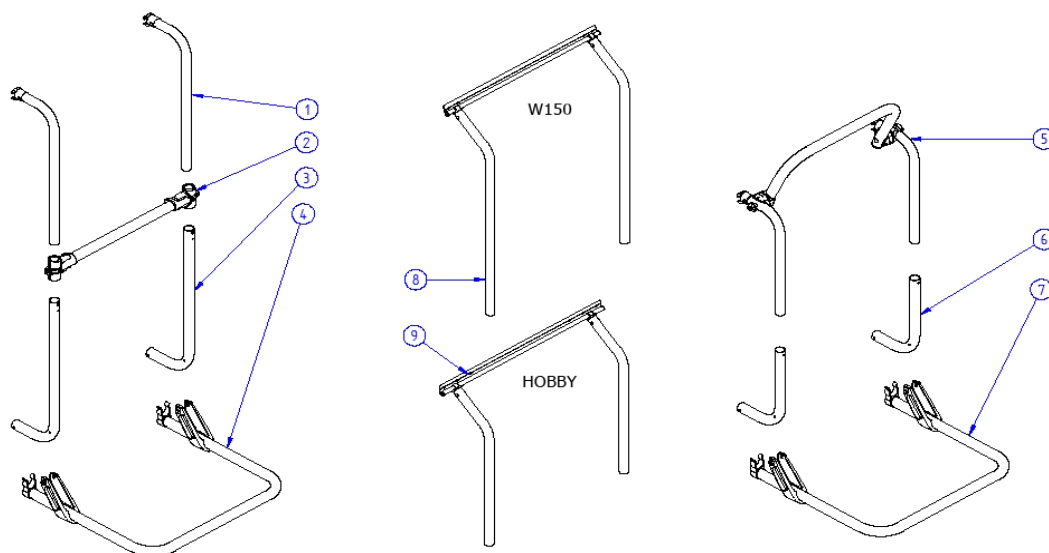

2019 SPARE PARTS LIST

Elite LV - Elite SV

THULE
SWEDEN

EL715-01

THULE
SWEDEN

THULE Elite - Elite SV

EL715-01

	ART.NR.	DESCRIPTION	RETAIL € (ex.VAT)
Elite long version - 2 bikes			
1	1500600563	ELITE ARM (1x)	29,60 €
2	1500600577	ELITE CROSSBAR + T-PIECES	18,60 €
3	1500600578	ELITE BODY (1x)	32,90 €
4	1500602366	ELITE PLATFORM WITHOUT RAILS	88,40 €
Elite short version - 2 bikes			
5	1500600582	ELITE SV CROSSBAR	21,50 €
6	1500600583	ELITE SV ARM (1x)	23,90 €
7	1500600584	ELITE SV BODY (1x)	32,90 €
8	1500602366	ELITE PLATFORM WITHOUT RAILS	88,40 €

2019 SPARE PARTS LIST

Sport LV - Sport SV - Sport W150 - Sport Hobby

THULE
SWEDEN

BA718-00

THULE
SWEDEN

THULE Sport - Sport SV - Sport W150 - Sport Hobby

BA718-00

	ART.NR.	DESCRIPTION	RETAIL € (ex.VAT)
Sport long version			
1	1500600530	SPORT ARM (1x)	34,70 €
2	1500600535	SPORT CROSSBAR + T-PIECES	15,80 €
3	1500600536	SPORT BODY (1x)	26,20 €
4	1500602361	SPORT PLATFORM WITHOUT RAILS	76,50 €
Sport short version - 2 bikes			
5	1500600541	SPORT VS ARMS + CROSSBAR	52,70 €
6	1500600542	SPORT SV BODY (1x)	18,60 €
7	1500602361	SPORT PLATFORM WITHOUT RAILS	76,50 €
Sport W150 & Sport Hobby - 2 bikes			
8	1500601502	SPORT W150 ARM+SUSPENSION PROFILE	39,00 €
9	1500601503	SPORT HOBBY ARM+SUSPENSION PROFILE	34,90 €