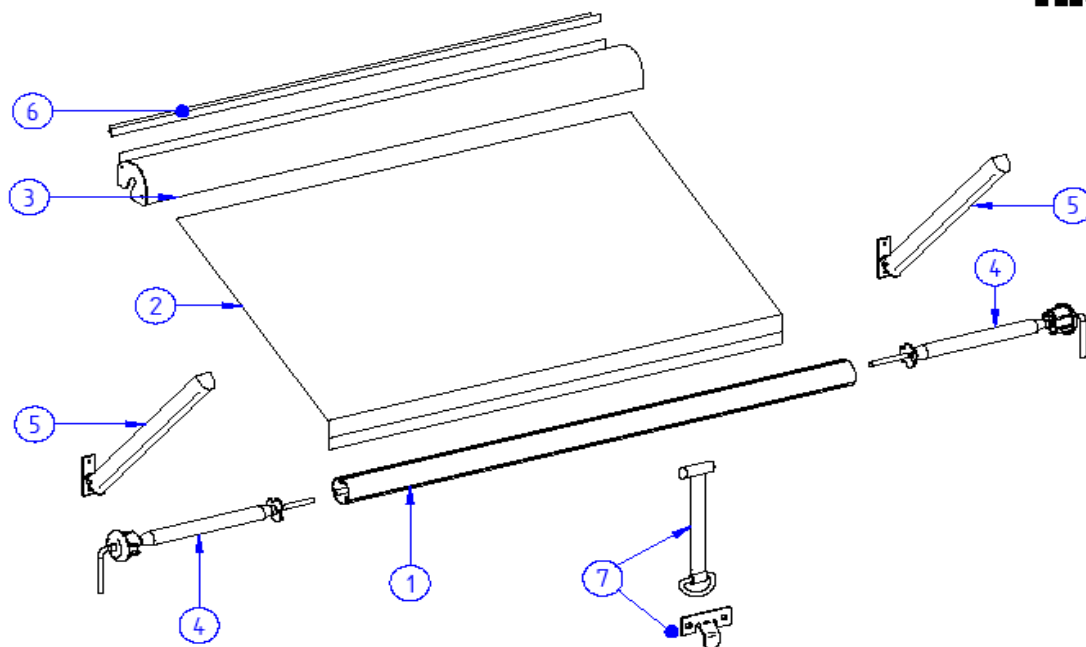

2019 SPARE PARTS LIST

CARAVAN STYLE

THULE
SWEDEN

3A602-01

THULE Omnistor Caravan Style

3A 602-01

	ART.NR.	DESCRIPTION	RETAIL € (ex.VAT)
1	1500602184	RAFTER ARM ASSY 2,30/2.60 M	66,60 €
	1500602185	RAFTER ARM ASSY 3.00/4,50 M	66,60 €
3	1500601808	ROLLER TUBE CAR STYLE - 2,30M	61,00 €
	1500601737	ROLLER TUBE CAR STYLE 2.60M	67,00 €
	1500600046	ROLLER TUBE CAR STYLE 3.00M	77,40 €
	1500601809	ROLLER TUBE CAR STYLE - 3,50M	90,00 €
	1500601810	ROLLER TUBE CAR STYLE - 4,00M	102,70 €
	1500601470	ROLLER TUBE CAR STYLE 4.50M	115,50 €
4	1500600062	FABRIC 2.30M CAR STYLE 03 BL SK	233,20 €
	1500600063	FABRIC 2.30M CAR STYLE 04 AL GR	233,20 €
	1500600064	FABRIC 2.60M CAR STYLE 03 BL SK	247,30 €
	1500600065	FABRIC 2.60M CAR STYLE 04 AL GR	247,30 €
	1500600066	FABRIC 3.00M CAR STYLE 03 BL SK	275,00 €
	1500600067	FABRIC 3.00M CAR STYLE 04 AL GR	275,00 €
	1500600069	FABRIC 3.50M CAR STYLE 03 BL SK	302,80 €
	1500600070	FABRIC 3.50M CAR STYLE 04 AL GR	302,80 €
	1500600071	FABRIC 4.00M CAR STYLE 03 BL SK	333,00 €
	1500600072	FABRIC 4.00M CAR STYLE 04 AL GR	333,00 €
	1500600073	FABRIC 4.50M CAR STYLE 03 BL SK	364,80 €
	1500600074	FABRIC 4.50M CAR STYLE 04 AL GR	364,80 €
5	308240	TENSION RFT 2.30M CAR STYLE	see price list
6	1500601173	L+R ENDCAP ROLL.TUBE CAR STYLE	19,00 €
7	1500601174	TENSION ARM GUARD CAR STYLE 2PCS	13,10 €
8	1500601177	CARAVAN RAIL BLOCKER SET	4,70 €
9	1500601193	COUNT.PCE R.TUBE CAR STYLE 2,30M / 3,00M	4,90 €
	1500601811	COUNT PCE R.TUBE CAR STYLE 2,60M	4,90 €
	1500601194	COUNT.PCE R.TUBE CAR STYLE 3.50M	6,40 €
	1500601195	COUNT.PCE R.TUBE CAR STYLE 4.00M	8,00 €
	1500601812	COUNT.PCE R.TUBE CAR STYLE 4,50M	9,20 €
10	1500602182	SUPPORT ARM 2,30/2,60 M	74,50 €
	1500602183	SUPPORT ARM 3,00/4,50M	74,50 €
11	1500602810	TOP CAP RAFTER CAR.STYLE - 2PC	8,80 €