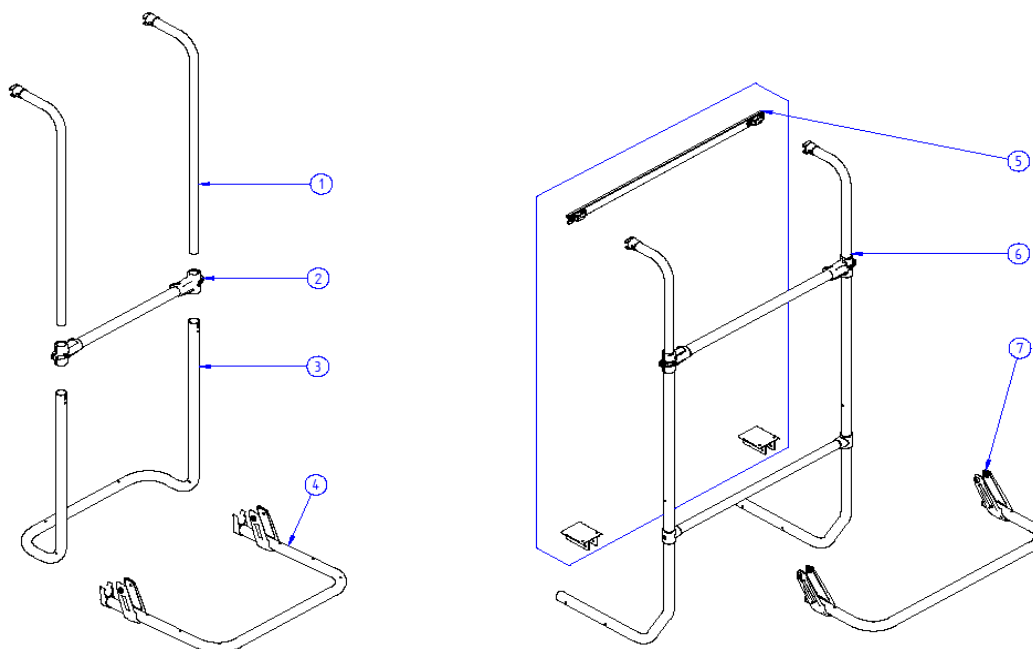

2019 SPARE PARTS LIST

Sport caravan tour - Sport caravan universal

THULE
SWEDEN

BA810-00

THULE
SWEDEN

THULE Sport caravan tour - Sport caravan universal

BA810-00

	ART.NR.	DESCRIPTION	RETAIL € (ex.VAT)
Sport caravan tour - 2 bikes			
1	1500602023	SPORT CARAVAN TOUR ARM (1x)	17,60 €
2	1500600535	SPORT CROSSBAR + T-PIECES	15,80 €
3	1500601965	SPORT CARAVAN TOUR BODY	37,40 €
4	1500602361	SPORT PLATFORM WITHOUT RAILS	76,50 €
Sport caravan universal - 2 bikes			
5	1500601512	SPORT CAR.UNIVERSAL FIXATION PROFILE	26,80 €
6	1500601513	SPORT CAR.UNIVERSAL FRAME COMPLETE	120,60 €
7	1500602364	SPORT CAR.UNIVERSAL PLATFORM WITHOUT RAILS	82,30 €