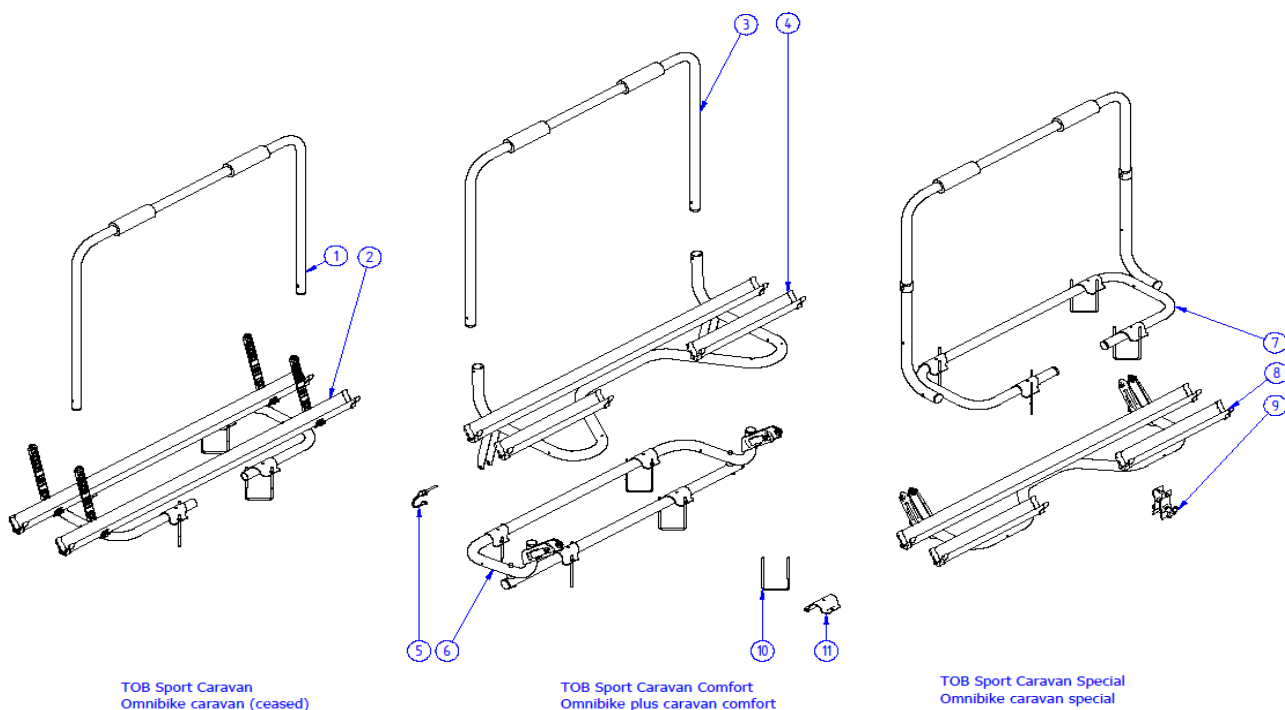

2019 SPARE PARTS LIST

Sport caravan - Sport caravan comfort - Sport caravan special

THULE
SWEDEN

BA809-00

THULE
SWEDEN

THULE Sport Caravan - Caravan Comfort - Caravan Special

BA809-00

	ART.NR.	DESCRIPTION	RETAIL € (ex.VAT)
Sport caravan - 2 bikes			
1	1500601510	SPORT CARAVAN BASEFRAME	39,00 €
2	1500601511	SPORT CARAVAN PLATFORM COMPLETE	105,90 €
Sport caravan comfort - 2 bikes			
3	1500601517	SPORT CAR.COMFORT SUPPORT BAR	25,80 €
4	1500600477	SPORT CAR.COMFORT PLATFORM COMPLETE	99,20 €
5	1500601981	SPORT CAR.COMFORT SECURITY PIN (1X)	4,50 €
6	1500601496	SPORT CAR.COMFORT BASE WITH LOAD TUBE	81,60 €
Sport caravan special - 2 bikes			
7	1500601497	SPORT CARAVAN SPECIAL BASE + SUPPORT BAR	87,20 €
8	1500601498	SPORT CARAVAN SPECIAL PLATFORM COMPLETE	100,60 €
9	1500601495	SPORT CARAVAN SPECIAL SUPPORT FOR PLATFORM (1x)	9,40 €
Common parts for all A-frames			
10	1500601980	U-BOLT M6 x 135/78/135	3,90 €
11	1500602773	FIXATION PLATE D30 LH, for caravan & special	6,20 €
11	1500602774	FIXATION PLATE D30 RH, for caravan & special	6,20 €
11	1500601977	FIXATION PLATE D34 LH, for comfort	6,20 €
11	1500601978	FIXATION PLATE D34 RH, for comfort	6,20 €