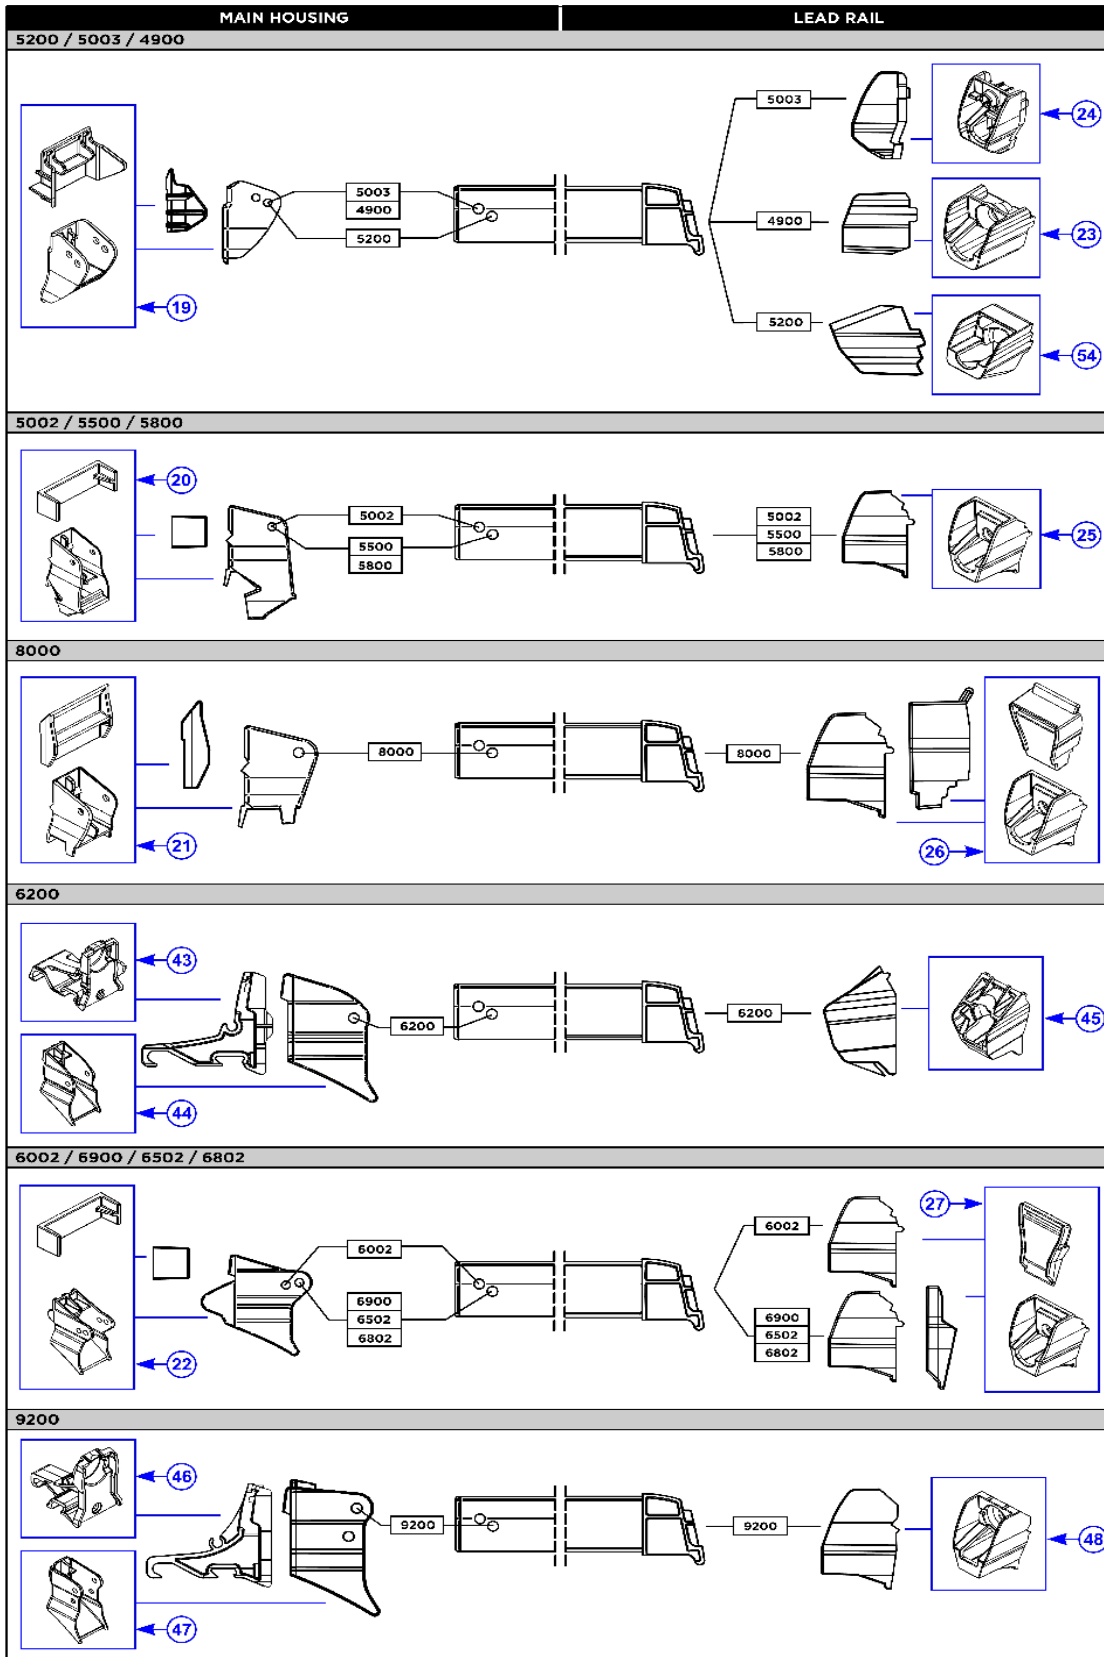

2019 SPARE PARTS LIST
RESIDENCE & PANORAMA

SRS600 / SRS601 / SRS602

	ART.NR.	DESCRIPTION	RETAIL € (ex.VAT)
1	1500601178	BUCKLE 16MM WHITE - 5 PCS	6,00 €
2	1500600119	WINDOW TUBE ASSY	18,20 €
3	1500601169	TENT PEG HALF ROUND - 10PCS	9,40 €
4	1500601171	GROUNDSHEET PEG - 10PCS	6,20 €
5	1500601167	MULTI POSITION RUBBER 20CM - 5PCS	11,30 €
6	1500602154	ELASTIC BAND 8CM - 5PCS	7,00 €
7	1500601182	NUT KNOB M6 GREY SAFARI RESIDENCE - 3PCS	4,50 €
8	1500601181	COVER CLAMP PROFILE 2L+2R	4,10 €
9	1500602155	END PIECE TENSION RAFTER CLAMP	5,60 €
10	1500601161	CURTAIN HOLDER - 12PCS	9,00 €
11	1500602029	CONNECTING PROFILE GREY - 1,00M (RESI G1/G2 & PANORAMA)	5,10 €
	1500603145	CONNECTING PROFILE BLACK - 1,00M (RESIDENCE G3)	6,60 €
12	1500600139	CLOSING PROFILE MAST L= 1140 MM	9,40 €
13	1500600138	SUPPORT PROFILE SAFARI RESIDENCE	32,10 €
14	1500602775	FOOT PIECE MAST SAFARI RESIDENCE 13 2PCS	7,60 €
15	1500601400	FIXATION SYSTEM MAST RESIDENCE	3,10 €
16	1500601189	END PIECE MAST SAFARI RESIDENCE 8000	4,30 €
17	1500601179	END PIECE MAST SAFARI RESIDENCE	3,50 €
18	1500601187	MAST HOLDER SAFARI RESIDENCE S6+8000	4,30 €
19	1500601682	POSIT. PIECE + TR HOLDER 5003	5,10 €
20	1500601180	POSITIONING BLOCK + TENSION RAFTER HOUSING S5	5,60 €
21	1500601188	POSITIONING BLOCK + TENSION RAFTER HOUSING 8000	4,30 €
22	1500601184	POSITIONING BLOCK + TENSION RAFTER HOUSING S6	5,60 €
23	1500602156	INSERT LR 4900	5,40 €
24	1500601683	INSERT LR 5003 + END PIECE TR CLAMP	5,40 €
25	1500601183	END PIECE TENSION RAFTER CLAMP + INSERT SR S5	4,90 €
26	1500601186	END PIECE TENSION RAFTER CLAMP + INSERT SR 8000	7,00 €
27	1500601185	END PIECE TENSION RAFTER CLAMP + INSERT SR S6	7,00 €
30	1500602157	CLAMPING PROFILE 5 SERIES - 2M50 - LEFT	139,80 €
31	1500602158	CLAMPING PROFILE 5 SERIES - 2M50 - RIGHT	139,80 €
32	1500602159	CLAMPING PROFILE 6 SERIES - 2M50 - LEFT	141,20 €
33	1500602160	CLAMPING PROFILE 6 SERIES - 2M50 - RIGHT	141,20 €
34	1500602161	CLAMPING PROFILE 6 SERIES - 2M75 - LEFT	147,50 €
35	1500602162	CLAMPING PROFILE 6 SERIES - 2M75 - RIGHT	147,50 €
36	1500602163	CLAMPING PROFILE 8000 - 2M75 - LEFT	148,80 €
37	1500602164	CLAMPING PROFILE 8000 - 2M75 - RIGHT	148,80 €
38	1500602165	MAST PROFILE - LEFT	129,80 €
39	1500602166	MAST PROFILE - RIGHT	129,80 €
40	1500602762	CLAMPING PROFILE 9200 - 3M00 - LEFT	155,90 €
41	1500602763	CLAMPING PROFILE 9200 - 3M00 - RIGHT	155,90 €
42	1500602673	LH+RH CLAMPING PROFILE UPGRADE	71,90 €
43	1500602610	HOUSING CON.PCE TENSION RAFTER 6200	7,40 €
44	1500602776	TENSION RAFTER HOUSING 6200	5,60 €
45	1500602616	INSERT LEAD RAIL 6200 2PC	7,40 €
46	1500602498	HOUSING CON.PCE TENSION RAFTER 9200	7,40 €
47	1500602777	TENSION RAFTER HOUSING 9200	5,60 €
48	1500602447	INSERT LEAD RAIL 9200 2PC	7,40 €
49	1500602778	LH & RH MAST PROFILE EXTENTION XXL	17,40 €
50	1500602794	FOOT DISK PANORAMA DUCATO H2 (X2)	49,60 €
51	1500602795	FLEX BASE SNAD STUD 25MM TRANS (X10)	68,60 €
52	1500602796	SUPPORT PROFILE PANORAMA DUCATO H2	32,10 €
53	1500602797	EYE BOLT (X2)	16,20 €
54	1500603076	INSERT LEAD RAIL 5200 2PC	7,40 €
55	1500603146	CURTAIN STOP 6PCS	4,50 €
56	1500602967	SIDE RELEASE BUCKLE + STRAP 40CM - 3 PCS	8,40 €
57	1500603355	TRANSFORMATION KIT RESIDENCE RAFTER 6300	0,00 €