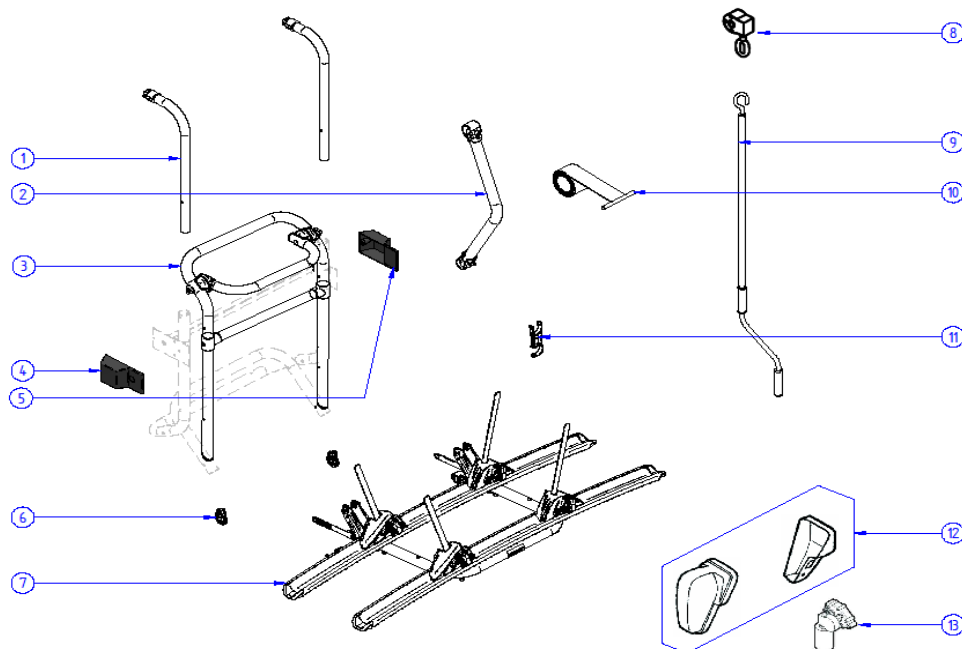

2019 SPARE PARTS LIST

Lift V16 Manual - Lift V16 12V

THULE
SWEDEN

OBL606-00

THULE
SWEDEN

THULE Lift V16

OBL606-00

	ART.NR.	DESCRIPTION	RETAIL € (ex.VAT)
1	1500603103	LIFT V16 ARM (1x)	29,60 €
1	307371	LIFT V16 EXTENSION ARMS 150CM (2pcs)	see price list
2	1500603104	LIFT V16 TIE TUBE (1x)	32,90 €
3	1500603105	LIFT V16 SUPPORTING FRAME	113,90 €
4	1500603106	LIFT V16 SIDEPLATE COVER BLACK LH - MANUAL & 12V	37,80 €
5	1500603107	LIFT V16 SIDEPLATE COVER BLACK RH - MANUAL	41,30 €
6	1500603108	LIFT V16 TUBE STOP 40° (2pcs)	6,40 €
7	1500603109	LIFT V16 PLATFORM COMPLETE	264,40 €
8	1500601972	LIFT MANUAL GEAR	29,20 €
9	1500601973	LIFT MANUAL HAND CRANK 100cm	17,60 €
	1500603148	LIFT MANUAL HAND CRANK 70cm	17,60 €
10	1500600467	LIFT STRAP - 2PCS	10,90 €
11	1500602622	G2 PLATFORM HOLDER 34/34 (1x)	6,20 €
12	1500603110	LIFT V16 12V MOTOR COVER RH BLACK - 2PCS	93,70 €
13	1500600504	LIFT 12V MOTOR	236,50 €
14	1500603177	REPAIR KIT LIFT INSERT PULL STRAPS	7,10 €
15	1500603118	REPAIR KIT LIFT MOTOR GEAR	11,10 €