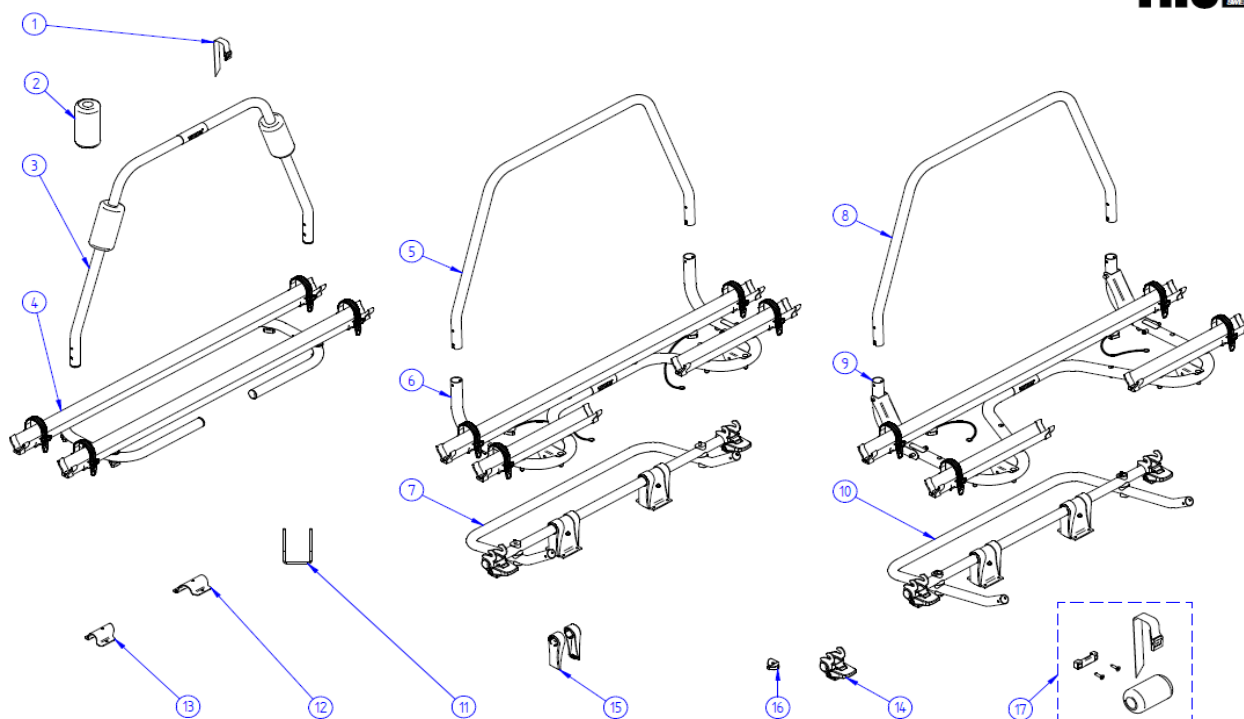

2019 SPARE PARTS LIST

Caravan Light - Caravan Smart - Caravan Superb - Caravan Smart Eriba Touring

THULE
SWEDEN

SP612-03

THULE
SWEDEN

THULE Caravan Light - Smart - Superb

SP612-04

ART.NR.	DESCRIPTION	RETAIL € (ex.VAT)
Caravan Light		
1	306566 BRAKE STRAPS	see price list
2	1500602748 FOAM PADS 30x75x150mm (2 PCS)	14,30 €
3	1500602766 CARAVAN LIGHT SUPPORT BAR	49,60 €
4	1500602767 CARAVAN LIGHT PLATFORM COMPLETE	101,00 €
Caravan Smart		
5	1500602768 CARAVAN SMART / SUPERB SUPPORT BAR	36,20 €
6	1500602769 CARAVAN SMART PLATFORM COMPLETE	175,90 €
7	1500602770 CARAVAN SMART BASE	153,30 €
14	1500602864 CARAVAN SMART / SUPERB PLATFORM LOCK SET V2	83,90 €
15	1500602899 CARAVAN SMART/ SUPERB FOOT COVER (2X)	4,50 €
16	1500602960 CARAVAN SMART/SUPERB FIXATION TILT STOP (2x)	4,30 €
Caravan Superb		
8	1500602768 CARAVAN SMART / SUPERB SUPPORT BAR	36,20 €
9	1500602771 CARAVAN SUPERB PLATFORM COMPLETE	222,20 €
6	1500602808 CARAVAN SUPERB SV PLATFORM COMPLETE	222,20 €
6	1500602987 CARAVAN SUPERB SV 2016 PLATFORM COMPLETE	222,20 €
10	1500602772 CARAVAN SUPERB BASE	154,50 €
7	1500602770 CARAVAN SUPERB SV BASE	153,30 €
7	1500602988 CARAVAN SUPERB SV 2016 BASE	155,50 €
14	1500602864 CARAVAN SMART / SUPERB PLATFORM LOCK SET V2	83,90 €
15	1500602899 CARAVAN SMART/ SUPERB FOOT COVER (2X)	4,50 €
16	1500602960 CARAVAN SMART/SUPERB FIXATION TILT STOP (2x)	4,30 €
Caravan Smart Eriba Touring		
5	1500603221 CARAVAN SMART ERIBA TOURING SUPPORT BAR	35,30 €
6	1500602769 CARAVAN SMART PLATFORM COMPLETE	175,90 €
7	1500602770 CARAVAN SMART BASE	153,30 €
14	1500602864 CARAVAN SMART / SUPERB PLATFORM LOCK SET V2	83,90 €
15	1500602899 CARAVAN SMART/ SUPERB FOOT COVER (2X)	4,50 €
16	1500602960 CARAVAN SMART/SUPERB FIXATION TILT STOP (2x)	4,30 €
17	1500603222 BRACKET + STRAP + FOAM PAD	16,80 €
Common parts for all A-frames