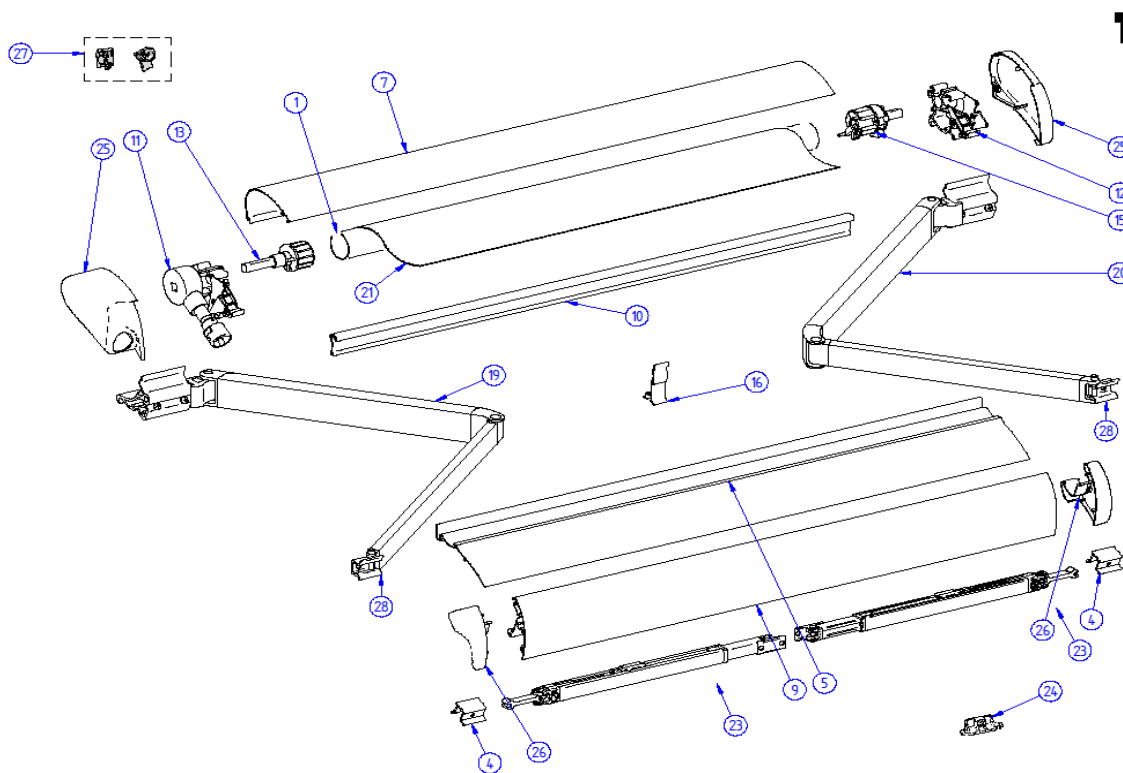

THULE Omnistor 6002

6T663-02

	ART.NR.	DESCRIPTION	RETAIL € (ex. VAT)
1	1500601876	ROLLER TUBE 48 6002 -2,6M	27,20 €
	1500601877	ROLLER TUBE 48 6002 -3,0M	30,60 €
	1500601878	ROLLER TUBE 48 6002 -3,25M	36,00 €
	1500601879	ROLLER TUBE 48 6002 -3,5M	36,00 €
	1500601880	ROLLER TUBE 48 6002 -3,75M	40,60 €
	1500602343	ROLLER TUBE 48 6002 -4,00M	40,60 €
2	1500601131	PLANET. GEAR REPL.KIT(DIN CON)	155,10 €
3	1500600115	HAND CRANK ASSY LONG	45,70 €
4	1500600741	CONN.SUPP.ARM S6	4,70 €
5	1500601881	BACK HOUSING 6002 - 2.60 M	127,10 €
	1500600953	BACK HOUSING 6002 - 3,00 M	149,20 €
	1500601754	BACK HOUSING 6002 - 3,25 M	171,00 €
	1500601729	BACK HOUSING 6002 - 3,50 M	171,00 €
	1500601882	BACK HOUSING 6002 - 3,75 M	192,40 €
	1500602329	BACK HOUSING 6002 - 4,00 M	192,40 €
7	1500600954	COVER MAIN HOUSING 6002-2.60M	99,80 €
	1500600955	COVER MAIN HOUSING 6002-3.00M	115,10 €
	1500601748	COVER MAIN HOUSING 6002 3.25M	133,90 €
	1500600956	COVER MAIN HOUSING 6002-3.50M	133,90 €
	1500600957	COVER MAIN HOUSING 6002-3.75M	154,30 €
	1500602330	COVER MAIN HOUSING 6002-4.00M	154,30 €
	1500601907	COVER MAIN HOUSING 6002 - 3.25M ANTH	154,30 €
	1500601908	COVER MAIN HOUSING 6002 -3,50M ANTH	154,30 €
	1500601909	COVER MAIN HOUSING 6002 - 3,75M ANTH	181,00 €
	1500602331	COVER MAIN HOUSING 6002 -4,00M ANTH	181,00 €
	1500601687	COVER MAIN HOUSING 6002 - 3.25M ANO	133,50 €
	1500601911	COVER MAIN HOUSING 6002 -3,50M ANO	133,50 €
	1500601912	COVER MAIN HOUSING 6002 - 3,75M ANO	161,60 €
	1500602332	COVER MAIN HOUSING 6002-4 .00M ANO	161,60 €
9	1500601893	LEAD RAIL 6002 - 2.60 M	121,80 €