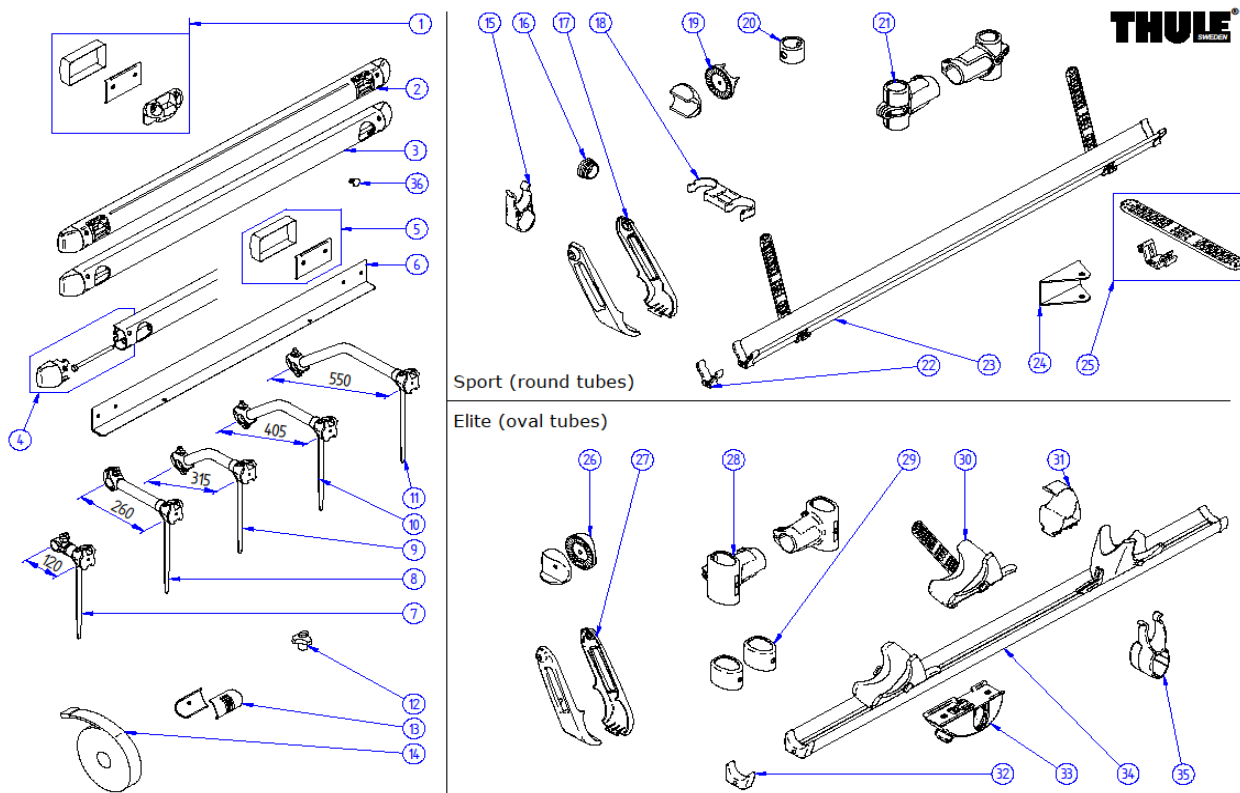

2019 SPARE PARTS LIST

Sport & Elite - common parts

THULE
SWEDEN

BA812-01

THULE Sport & Elite - common parts

BA812-01

	ART.NR.	DESCRIPTION	RETAIL € (ex.VAT)
1	1500600548	SPORT/ELITE UPPER FIXATION KIT (2x)	32,50 €
2	309828	TOP MOUNTING RAIL	see price list
3	306946	BOTTOM MOUNTING RAIL	see price list
3	308954	BOTTOM MOUNTING RAIL BLIND	see price list
4	1500600549	SPORT/ELITE CAP MOUNTING PROFILE + BOLT (2x)	10,90 €
5	1500602360	LOWER FIXATION KIT INSIDE (2x)	9,00 €
6	1500600434	ANGLE SUPPORT RAIL NORMAL	9,00 €
6	1500600436	ANGLE SUPPORT RAIL LIFT	9,00 €
6	1500601518	ANGLE SUPPORT RAIL DUCATO	13,10 €
7	308184	SPORT/ELITE BIKE HOLDER #1 (14 CM)	see price list
8	308185	SPORT/ELITE BIKE HOLDER #2 (28 CM)	see price list
9	308188	SPORT/ELITE BIKE HOLDER #2/3 (33 CM)	see price list
10	308186	SPORT/ELITE BIKE HOLDER #3 (42 CM)	see price list
11	308187	SPORT/ELITE BIKE HOLDER #4 (56 CM)	see price list
12	1500602020	KNOB WITH NUT	3,90 €
13	1500600550	SHELLS 30/34 FOR BIKE HOLDERS (10x)	3,90 €
14	1500601970	STRAP 15 MM BLUE L=2,0M	3,30 €
15	1500601361	SPORT RACKCLIP	3,10 €
16	1500601988	TUBE PLUG BLACK DIA 34	1,70 €
17	1500600531	SPORT HINGE COVERS	4,50 €
18	1500601360	SPORT PLATFORM HOLDER (2x)	6,20 €
19	1500600544	SPORT SERRATED PIECES	8,20 €
20	1500601989	CONNECTION PIECE DIA. 34/30	1,70 €
21	1500600543	SPORT T-PIECES	8,60 €
22	1500601356	SPORT ENDCAP V-RAIL (4x)	4,70 €
23	1500602704	SPORT V-RAIL COMPLETE	45,30 €
24	1500601974	FOOT SUPPORT OMNIBIKE	6,20 €
25	1500601358	SPORT WHEEL STRAPS (x6)	15,60 €
26	1500600546	ELITE SERRATED PIECES	10,00 €
27	1500600566	ELITE HINGE COVERS	5,60 €
28	1500600547	ELITE T-PIECES	8,80 €
29	1500600545	ELITE CONNECTION PIECES (TUBES 48/42)	4,50 €