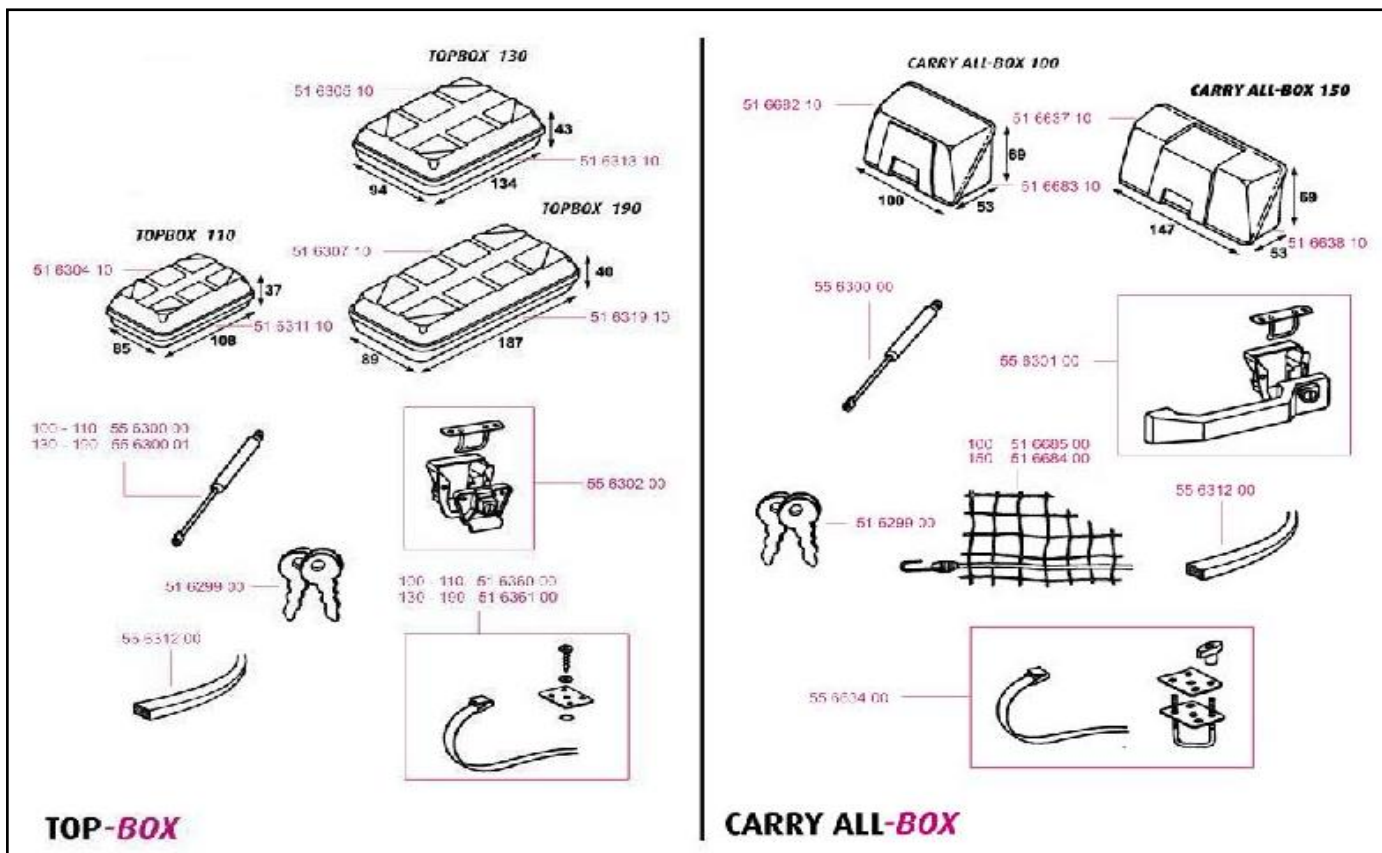

2019 SPARE PARTS LIST BOXES

51

	ART.NR.	DESCRIPTION	RETAIL € (ex.VAT)
51629900	1500600377	SET OF 2 KEYS TOP-BOX	21,50 €
51630410	1500601725	TO BOX 110 COVER WHITE	259,50 €
51630510	1500601723	TOP BOX 130 COVER WHITE	332,00 €
51630710	1500601404	TOP BOX COVER 190CM	418,50 €
51631110	1500601724	TOP BOX 110 BOTTOM WHITE	not available
51631310	1500601722	TOP BOX 130 BOTTOM WHITE	379,10 €
51631910	1500601721	TOP BOX 190 BOTTOM WHITE	466,20 €
51636000	1500601521	INSTAL INSTR TOP BOX 110-110	25,80 €
51636100	1500601472	INST INSTR TOPBOX 130 190 4pc	28,40 €
55630000	1500601339	GASSPRING ASSY 100N	21,90 €
55630001	1500601340	GAS SPRING ASSY 200N	21,90 €
55630200	1500601343	LOCK+PROTECTION+HOOK CLASS/TB	25,50 €
55631200	1500601349	FOAM RUBBER CLASS/CARALL/COMBI	8,60 €
51663710	1500601728	CARRY ALL BOX 150 COVER WHITE	384,60 €
51663810	1500601727	CARRY ALL BOX 150 BOTTOM WHITE	374,40 €
51668210	1500600441	CARRY ALL BOX 100 COVER	not available
51668310	1500601726	CARRY ALL BOX 100 BOTTOM	not available
51668400	1500601525	MESHED NET ASSY FOR CA BOX 150	27,20 €
51668500	1500601524	MESHED NAT ASSY CA BOX 100	not available
55630100	1500601342	LOCK+PROTECTION+HOOK COM/CARAL	36,40 €
55663400	1500601353	FIXAT. MATERIAL CARRY ALL 4PC	37,40 €