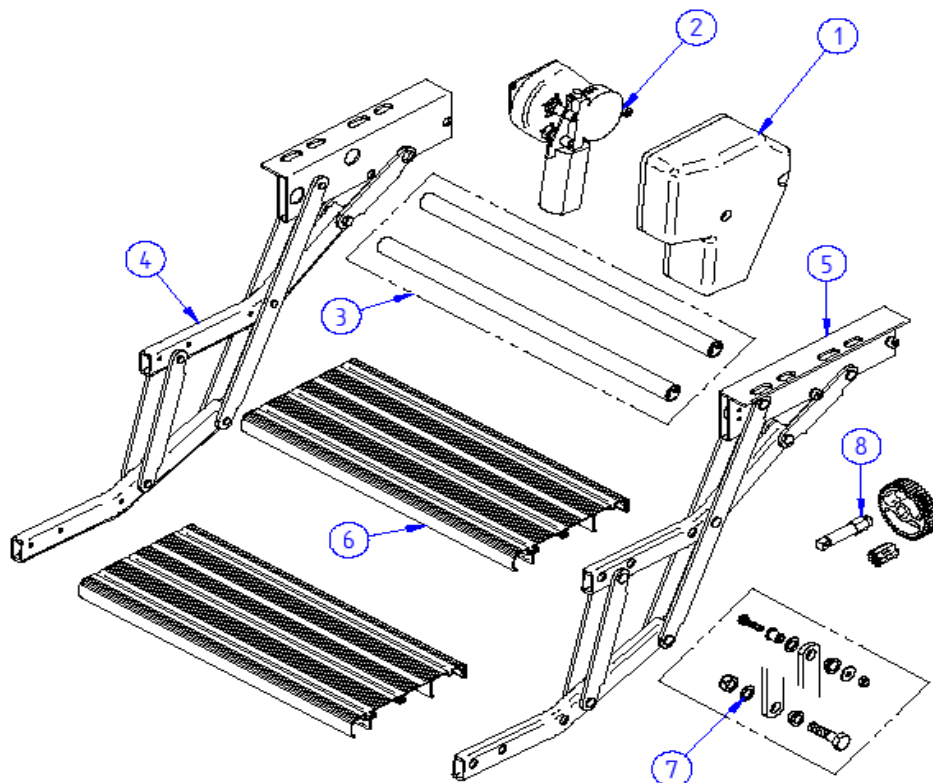

2019 SPARE PARTS LIST

DOUBLE STEP 12V380 - 12V440 - 12V500 - 12V550

THULE
SWEDEN

V01 – DDS 605-00

THULE