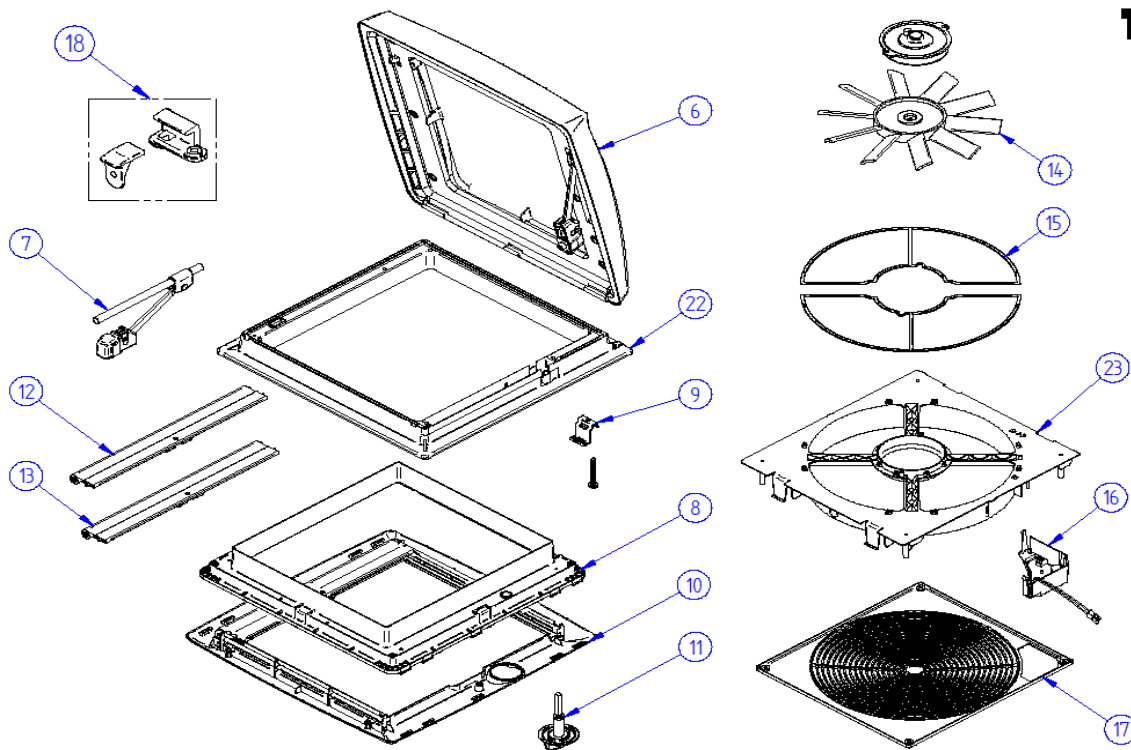

2019 SPARE PARTS LIST ROOFLIGHT THULE VENT

THULE
SWEDEN

DL609-01

THULE
SWEDEN

THULE Omnivent V04

DL609-01

	ART.NR.	DESCRIPTION	RETAIL € (ex.VAT)
6	1500600707	DOME TRANSP + OPERATION DEVICE	81,00 €
	1500601443	DOME WHITE + OPERATION DEVICE	47,00 €
	1500601444	DOME TRANSL + OPERATION DEVICE	47,00 €
7	1500601364	OPERATING DEVICE	20,40 €
8	1500601786	INNER HATCH FRAME CREAM	9,60 €
9	1500600694	HARDWARE PACK. OMNIVENT V04	8,20 €
10	308229	RETROFIT CURTAIN FRAME V04	see gen. price list
11	1500600712	OPERATING KNOB CREAM ASSY	5,10 €
12	1500600709	ROLLO MOSQUITO ASSY	13,90 €
13	1500600710	ROLLO CREAM ASSY	17,40 €
14	1500600700	MOTOR + FAN BLADE VENTILATOR	79,60 €
15	1500601718	SET MOSQUITO NET VENTILATOR	12,90 €
16	1500601719	ELECTR STEERING V08	54,30 €
17	1500601720	VENTILATOR GRID V08	12,10 €
18	1500600719	RETROFIT LOCK	3,50 €
22	1500600698	OUTER HATCH FRAME+HINGE	15,10 €
23	1500602392	VENTILATOR FRAME >2008 NEW	18,00 €