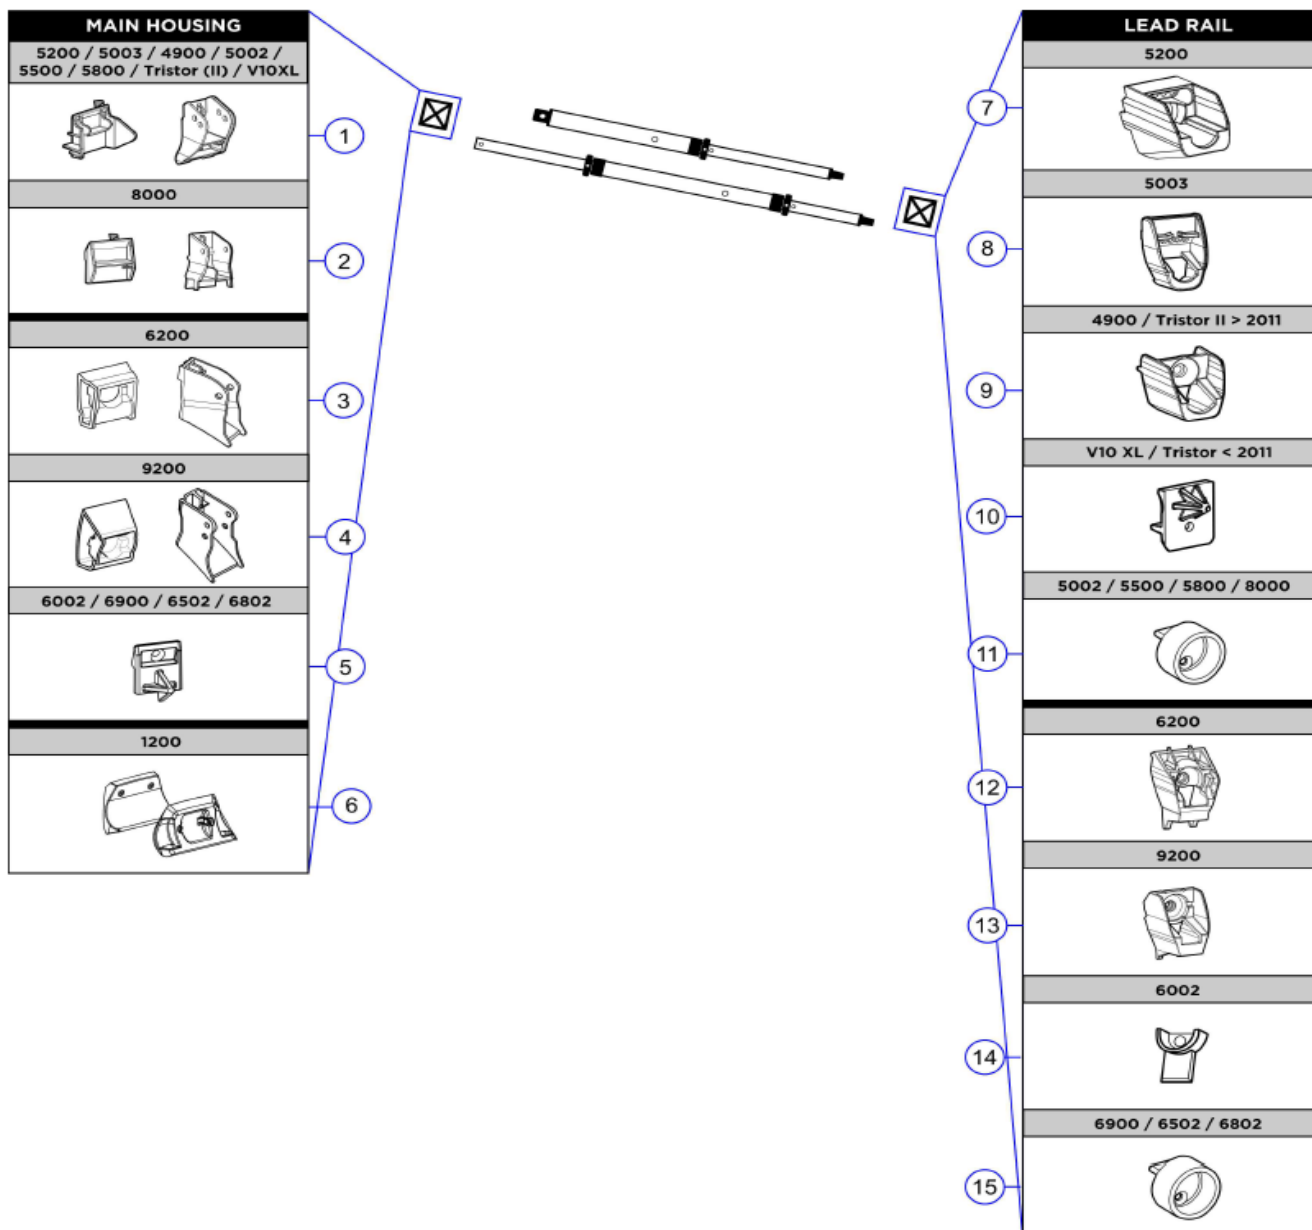

2019 SPARE PARTS LIST

TENSION RAFTER G2

THULE
SWEDEN

TR602

THULE

THULE Tension Rafter G2

TR602-00

	ART.NR.	DESCRIPTION	RETAIL € (ex.VAT)
1	1500601682	POSIT. PIECE + TR HOLDER 5003 - 1+1PC	5,10 €
2	1500601188	POSIT. BLOCK + TENS. RAFTER HOUSING 8000 1+1PC	4,30 €
3	1500603112	POSIT. BLOCK + TENS. RAFTER HOUSING 6200 1+1PC	8,80 €
4	1500603113	POSIT. BLOCK + TENS. RAFTER HOUSING 9200 1+1PC	11,30 €
5	1500601158	CON.PCS TENSION RAFTER 6002 1+1 PC	4,70 €
6	1500602936	TENSION ARM GUARD TO1200 - 2PCS	14,10 €
7	1500603076	INSERT LEAD RAIL 5200 - 2PCS	7,40 €
8	1500601606	INSERT LEAD RAIL 5003 - 2PCS	3,90 €
9	1500602156	INSERT LR 4900 - 1PC	5,40 €
10	1500602028	CON.TEN.RAFTER - L.RAIL OMNI-V10 - 2PCS	1,70 €
11	1500603101	CON.TEN.RAFTER - L.RAIL 5002/8000 - 2PCS	6,60 €
12	1500602616	INSERT LEAD RAIL 6200 - 2PCS	7,40 €
13	1500602447	INSERT LEAD RAIL 9200 - 2PCS	7,40 €
14	1500601158	CON.PCS TENSION RAFTER 6002 1+1 PC	4,70 €
15	1500603101	CON.TEN.RAFTER - L.RAIL 5002/8000 - 2PCS	6,60 €