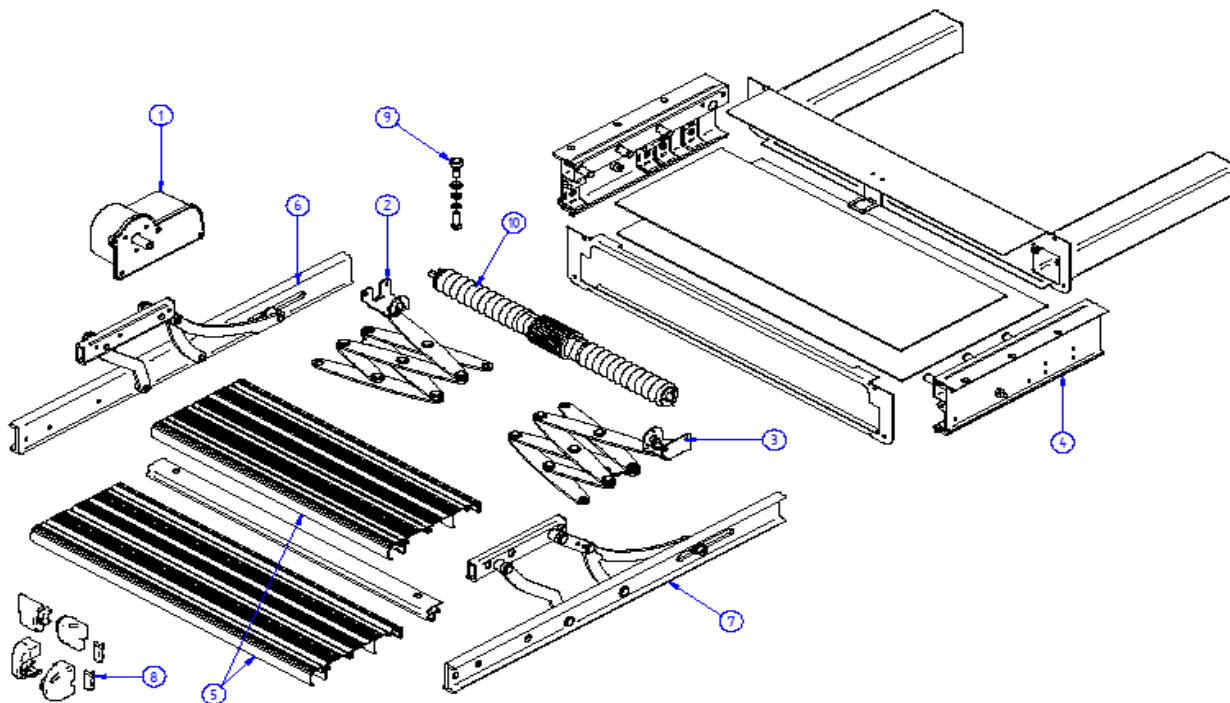

2019 SPARE PARTS LIST

SLIDE-OUT LIFT

THULE
SWEDEN

SSD 600-00

THULE
SWEDEN

THULE Slide out 600

SSD600-00

	ART.NR.	DESCRIPTION	RETAIL € (ex.VAT)
1	1500602150	12V MOTOR ASSY SLIDE-OUT LIFT	not available
2	1500602344	LH DRIVING SCISSOR ASSY SLIDE-OUT LIFT	106,30 €
3	1500602345	RH DRIVING SCISSOR ASSY SLIDE-OUT LIFT	106,30 €
4	1500602346	FRAME SLIDE-OUT LIFT	304,40 €
5	1500602347	FOOT BOARD SLIDE-OUT LIFT – 2PC	85,70 €
6	1500602348	LH SIDE ASSY SLIDE-OUT LIFT	70,20 €
7	1500602349	RH SIDE ASSY SLIDE-OUT LIFT	70,20 €
8	1500602350	END CAPS SLIDE-OUT LIFT - 6PC	15,60 €
9	1500602149	GEAR NUT REPAIR KIT	70,20 €
10	1500602351	DRIVING SHAFT SLIDE-OUT LIFT	304,80 €