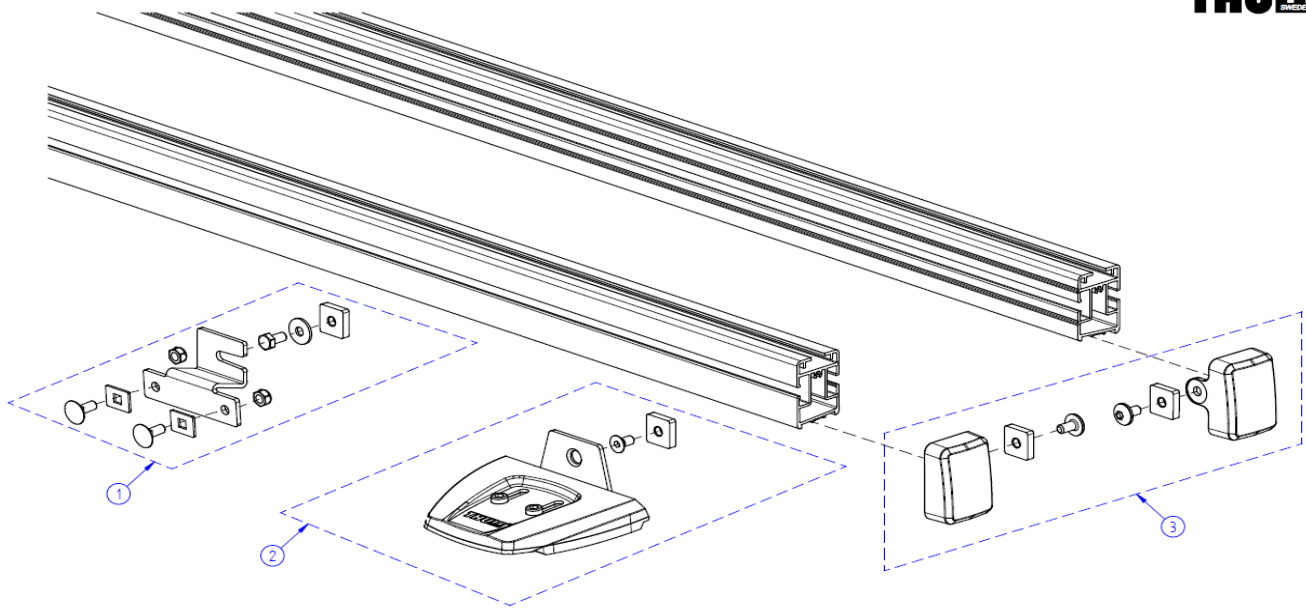

THULE SmartClamp System

ADR608-00

	ART.NR.	DESCRIPTION	RETAIL € (ex.VAT)
1	1500603183	BASE RAIL CONNECTOR (1 PCS)	15,30 €
2	1500603184	SMART CLAMP DUCATO H2 (1 PCS)	30,60 €
3	1500603185	BASE RAIL COVERS - LEFT/RIGHT	8,20 €