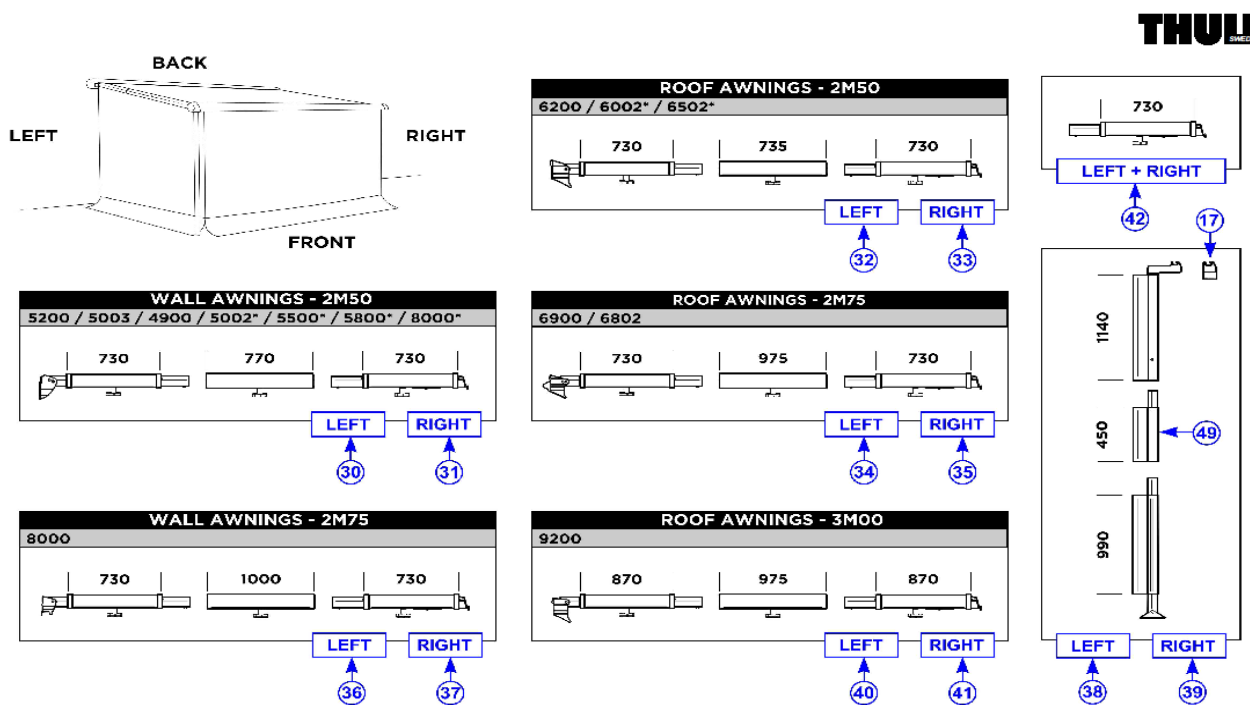

* Connection pieces not included. See sparepartdrawing SRS601.

THULE Residence / Panorama

SRS602-02