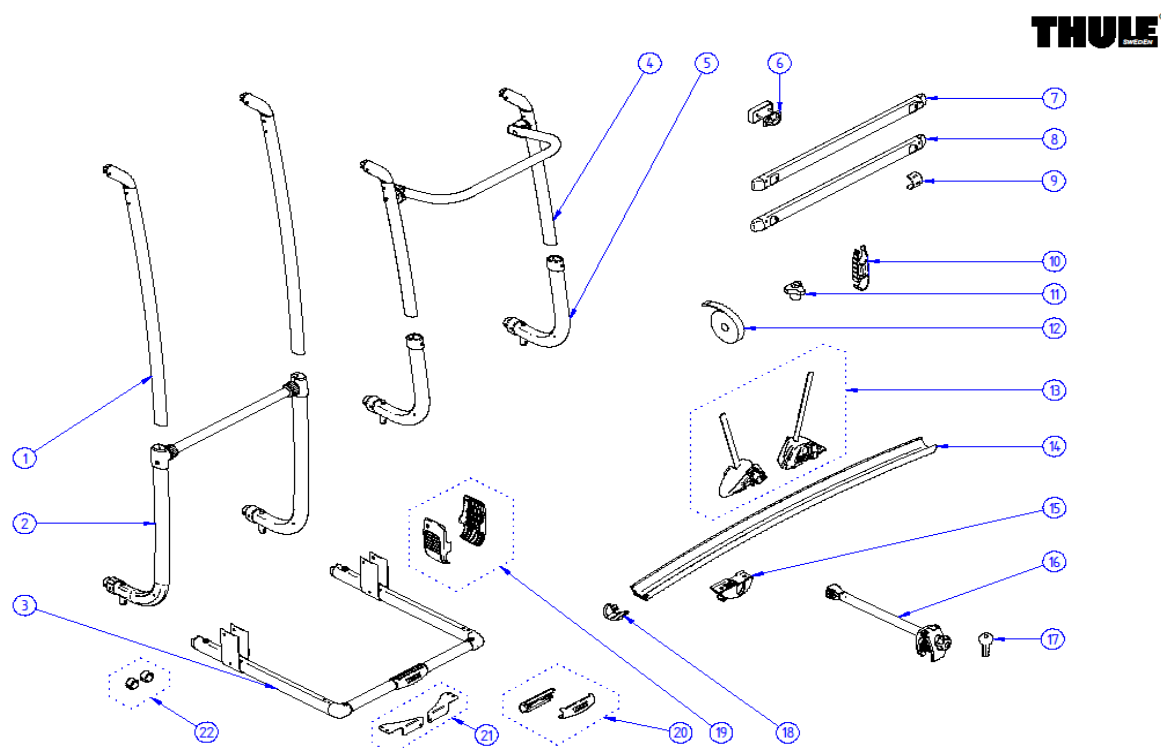

2019 SPARE PARTS LIST

Excellent common parts - Excellent LV - Excellent SV

THULE
SWEDEN

EX600-03

THULE Excellent LV - Excellent SV - Excellent common parts

EX600-03

	ART.NR.	DESCRIPTION	RETAIL € (ex.VAT)
1	1500602393	EXCELLENT ARM (1x)	41,30 €
1	1500603213	EXCELLENT ARM BLACK (1x)	44,50 €
2	1500602394	EXCELLENT CROSSBAR + T-PIECES + BODY	91,60 €
2	1500603214	EXCELLENT CROSSBAR + T-PIECES + BODY BLACK	89,80 €
3	1500602397	EXCELLENT PLATFORM WITHOUT RAILS	148,20 €
3	1500603215	EXCELLENT PLATFORM WITHOUT RAILS BLACK	155,50 €
4	1500602395	EXCELLENT SV ARMS+CROSSBAR	91,60 €
5	1500602396	EXCELLENT SV BODY + CONNECTION PIECE (1x)	41,30 €
6	1500602383	G2 UPPER FIXATION KIT (2x)	14,10 €
7	309828	G2 TOP MOUNTING RAIL	see price list
8	306946	BOTTOM MOUNTING RAIL	see price list
8	308954	BOTTOM MOUNTING RAIL BLIND	see price list
9	307328	COVER MOUNTING RAIL (2pcs)	see price list
10	1500602400	PLATFORM HOLDER (2x)	12,30 €
11	1500602386	KNOB WITH NUT BLACK H18mm (2x)	6,20 €
11	1500602020	KNOB WITH NUT BLACK H28mm	3,90 €
12	1500602387	SAFETY STRAP 2,00M BLACK	7,80 €
13	1500602403	EXCELLENT WHEEL HOLDER W PUMP BUCKLE (1L+1R)	32,10 €
14	1500602401	G2 RAIL PROFILE	34,10 €
14	1500603216	G2 RAIL PROFILE BLACK	37,80 €
15	1500602621	EXCELLENT RAILSLIDER BLACK (2x)	13,70 €
16	306463	G2 BIKE ARM #1 WITH LOCK - ANODISED (12cm)	see price list
16	306464	G2 BIKE ARM #2 WITH LOCK - ANODISED (26cm)	see price list
16	306465	G2 BIKE ARM #3 WITH LOCK - ANODISED (41cm)	see price list
16	306466	G2 BIKE ARM #4 WITH LOCK - ANODISED (15cm, couple clamp)	see price list
16	302036	G2 BIKE ARM #1 WITH LOCK - BLACK	see price list
16	302037	G2 BIKE ARM #2 WITH LOCK - BLACK	see price list
16	302039	G2 BIKE ARM #3 WITH LOCK - BLACK	see price list
16	302040	G2 BIKE ARM #4 WITH LOCK - BLACK	see price list
17	1500002XXX	SPARE KEY FOR BIKE ARM LOCK (XXX = KEY NR.)	3,70 €
18	1500602402	G2 ENDCAP RAIL (2x)	7,60 €
19	1500602398	EXCELLENT HINGE COVERS (1L+1R)	6,20 €