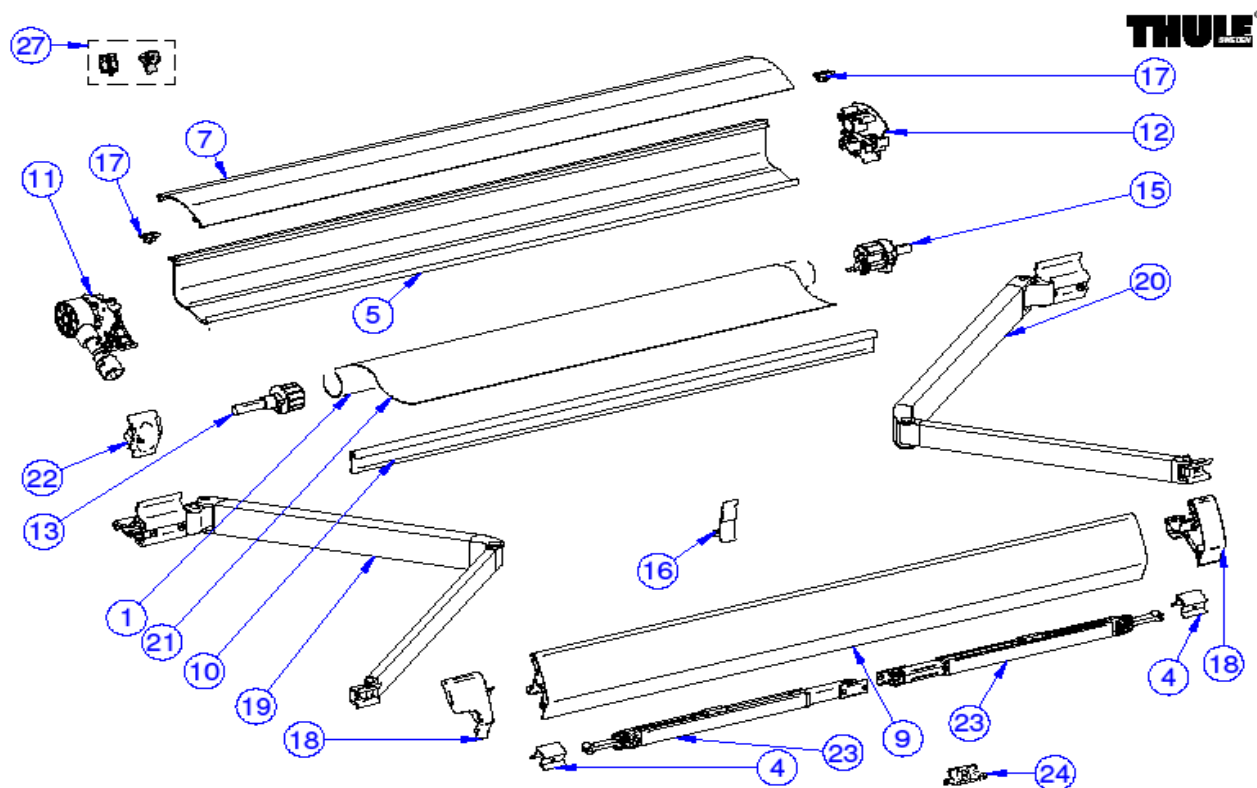

2019 SPARE PARTS LIST

6002 HOBBY

THULE
SWEDEN

6T664

THULE Omnistor Hobby Integrated

6T664

	ART.NR.	DESCRIPTION	RETAIL € (ex.VAT)
1	1500601876	ROLLER TUBE 48 6002 -2,60M	27,20 €
	1500602111	ROLLER TUBE 48 6002 -2,80M	36,00 €
	1500601878	ROLLER TUBE 48 6002 -3,25M	36,00 €
	1500601879	ROLLER TUBE 48 6002 -3,50M	36,00 €
	1500601848	ROLLER TUBE 48 6002 -4,00M	40,60 €
	1500602112	ROLLER TUBE 48 6002 -4,10M	49,80 €
3	1500600115	HAND CRANK ASSY LONG	45,70 €
4	1500600741	CONN.SUPP.ARM S6	4,70 €
5	1500602113	BACK HOUSING 6002 HOBBY - 2.60 M	127,10 €
	1500602114	BACK HOUSING 6002 HOBBY - 2.80 M	149,20 €
	1500602116	BACK HOUSING 6002 HOBBY - 3,50 M	171,00 €
	1500602117	BACK HOUSING 6002 HOBBY - 4,00 M	208,50 €
	1500602118	BACK HOUSING 6002 HOBBY - 4,10 M	208,50 €
7	1500602119	COVER HOUSING 6002 HOBBY - 2.60 M FFW	99,80 €
	1500602120	COVER HOUSING 6002 HOBBY - 2.80 M FFW	115,10 €
	1500602122	COVER HOUSING 6002 HOBBY - 3,50 M FFW	133,50 €
	1500602123	COVER HOUSING 6002 HOBBY - 2.80 M DW	115,10 €
	1500602124	COVER HOUSING 6002 HOBBY - 3,50 M DW	133,50 €
	1500602125	COVER HOUSING 6002 HOBBY - 4,00 M DW	154,30 €
	1500602126	COVER HOUSING 6002 HOBBY - 4,10 M DW	154,30 €
9	1500602127	LEAD RAIL 6002 - 2.60 M FFW	165,90 €
	1500602128	LEAD RAIL 6002 - 2.80 M FFW	165,90 €
	1500602130	LEAD RAIL 6002 - 3,50 M FFW	203,80 €
	1500602131	LEAD RAIL 6002 - 2.80 M DW	165,90 €
	1500602132	LEAD RAIL 6002 - 3,50 M DW	237,90 €
	1500602133	LEAD RAIL 6002 - 4,00 M DW	237,90 €
	1500602134	LEAD RAIL 6002 - 4,10 M DW	237,90 €
10	1500601895	SUPPORTING PROFILE 6002 2,60 M	37,00 €
	1500602135	SUPPORTING PROFILE 6002 2,80 M	37,00 €
	1500601897	SUPPORTING PROFILE 6002 3,50 M	50,40 €
	1500602136	SUPPORTING PROFILE 6002 4,00 M	57,60 €
	1500602137	SUPPORTING PROFILE 6002 4,10 M	57,60 €