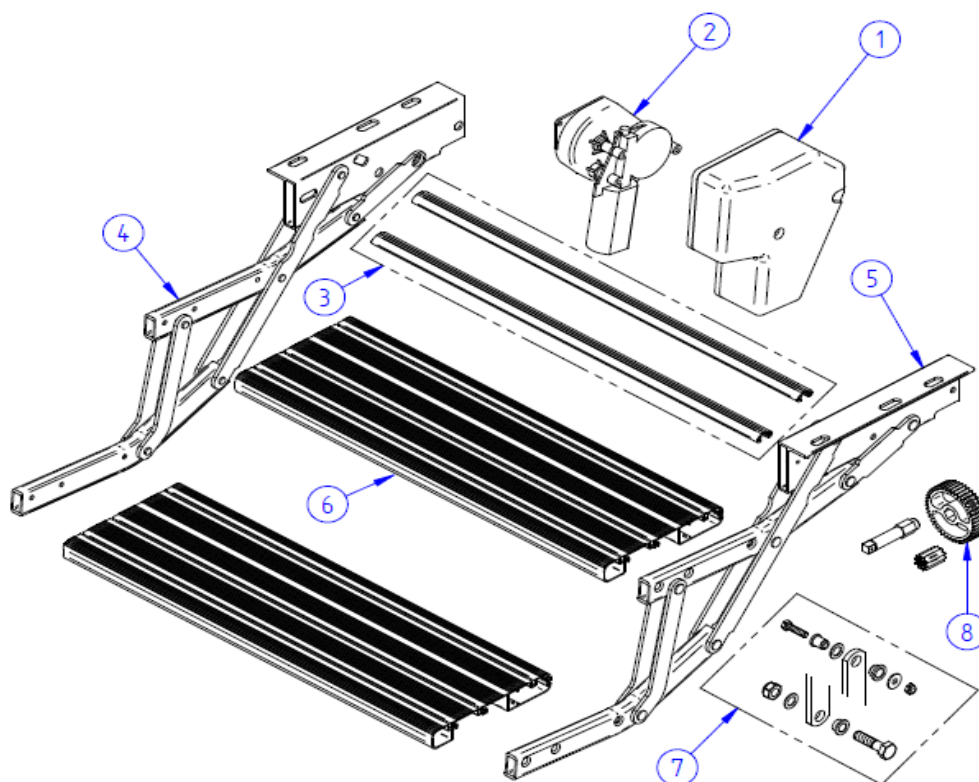

2019 SPARE PARTS LIST
DOUBLE STEP 12V553 - 12V650

THULE
SWEDEN

THULE