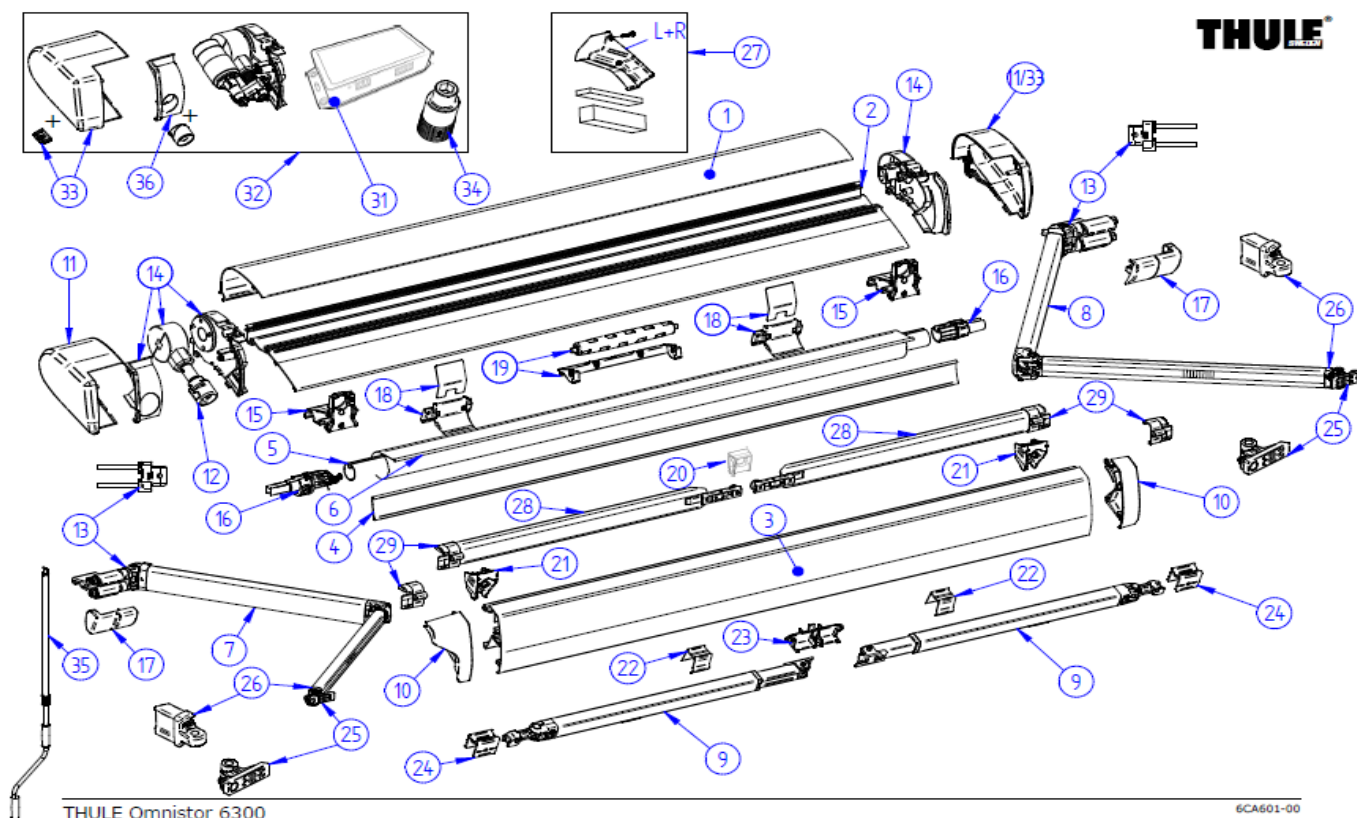

2019 SPARE PARTS LIST

6300

THULE
SWEDEN

6CA601-00

THULE Omnistor 6300

6CA601-00

	ART.NR.	DESCRIPTION	RETAIL € (ex.VAT)
1	1500603256	COVER HOUSING 6300 2,60M WHITE	99,80 €
	1500603257	COVER HOUSING 6300 3,00M WHITE	115,10 €
	1500603258	COVER HOUSING 6300 3,25M WHITE	133,90 €
	1500603259	COVER HOUSING 6300 3,50M WHITE	133,90 €
	1500603260	COVER HOUSING 6300 3,75M WHITE	154,30 €
	1500603261	COVER HOUSING 6300 4,00M WHITE	154,30 €
	1500603262	COVER HOUSING 6300 4,25M WHITE	180,60 €
	1500603263	COVER HOUSING 6300 4,50M WHITE	180,60 €
	1500603264	COVER HOUSING 6300 5,00M WHITE	206,90 €
	1500603265	COVER HOUSING 6300 3,25M ANO	133,90 €
	1500603266	COVER HOUSING 6300 3,50M ANO	133,90 €
	1500603267	COVER HOUSING 6300 3,75M ANO	154,30 €
	1500603268	COVER HOUSING 6300 4,00M ANO	154,30 €
	1500603269	COVER HOUSING 6300 4,50M ANO	180,60 €
	1500603270	COVER HOUSING 6300 5,00M ANO	206,90 €
	1500603271	COVER HOUSING 6300 2,60M ANTHR.	99,80 €
	1500603272	COVER HOUSING 6300 3,00M ANTHR.	115,10 €
	1500603273	COVER HOUSING 6300 3,25M ANTHR.	133,90 €
	1500603274	COVER HOUSING 6300 3,50M ANTHR.	133,90 €
	1500603275	COVER HOUSING 6300 3,75M ANTHR.	154,30 €
1500603276	COVER HOUSING 6300 4,00M ANTHR.	154,30 €	
1500603277	COVER HOUSING 6300 4,50M ANTHR.	180,60 €	
1500603278	COVER HOUSING 6300 5,00M ANTHR.	206,90 €	
2	1500603279	BACK HOUSING 6200 2,60M	127,10 €
	1500603280	BACK HOUSING 6300 3,00M	149,20 €
	1500603281	BACK HOUSING 6300 3,25M	171,00 €
	1500603282	BACK HOUSING 6300 3,50M	171,00 €
	1500603283	BACK HOUSING 6300 3,75M	192,40 €
	1500603284	BACK HOUSING 6300 4,00M	192,40 €
	1500603285	BACK HOUSING 6300 4,25M	208,50 €
	1500603286	BACK HOUSING 6300 4,50M	208,50 €
	1500603287	BACK HOUSING 6300 5,00M	224,70 €
3	1500603288	LEAD RAIL 6300 2,60M WHITE	122,00 €