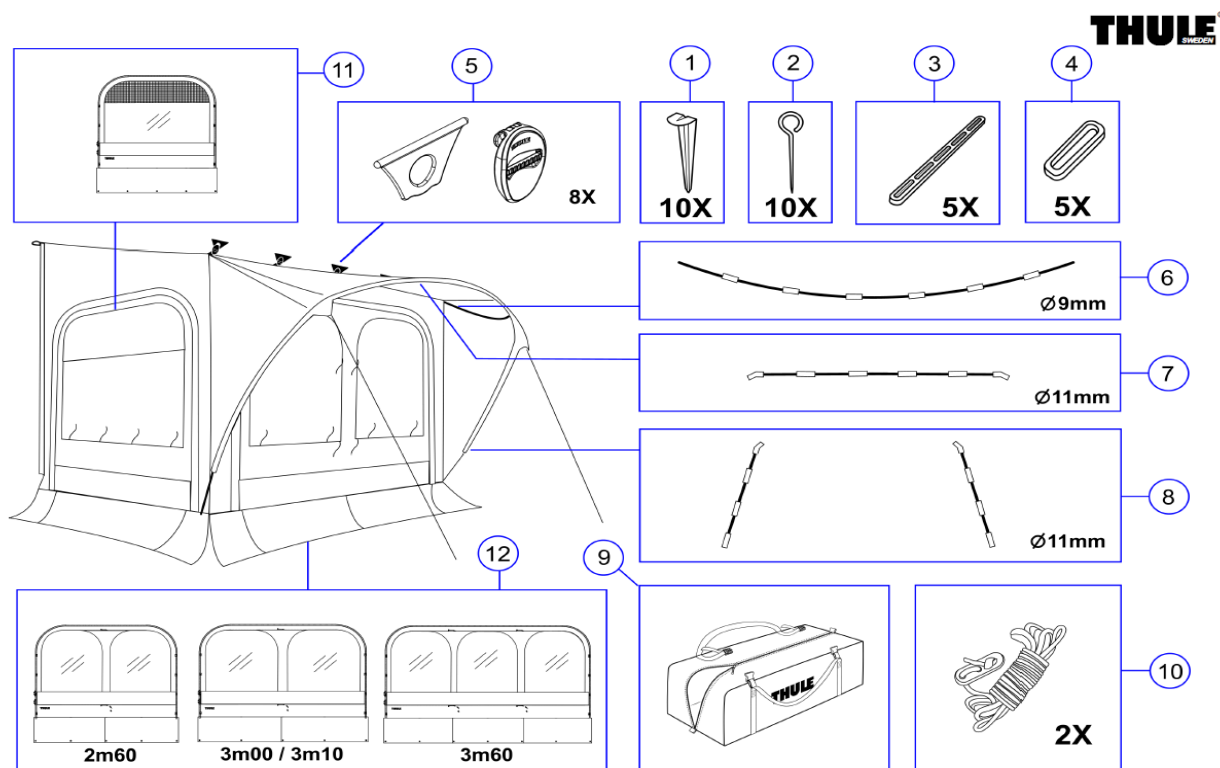

2019 SPARE PARTS LIST

QUICKFIT / EASYLINK

THULE
SWEDEN

SLW601-01

THULE QuickFit

SLW601-01

	ART.NR.	DESCRIPTION	RETAIL € (ex.VAT)
1	1500601169	TENT PEG HALF ROUND (X10)	9,40 €
2	1500601171	GROUND SHEET PEG (X10)	6,20 €
3	1500601167	MULTI POSITION RUBBER 20CM (X5)	11,30 €
4	1500602154	ELASTIC BAND 8CM (X5)	7,00 €
5	1500602779	FIXATION PIECES LEAD RAIL (X8)	28,60 €
6	1500602780	TENT POLES Ø9MM ROOF ARCH - 2M60 M (380cm)	24,30 €
	1500602781	TENT POLES Ø9MM ROOF ARCH - 2M60 L/XL (390cm)	24,30 €
	1500602782	TENT POLES Ø9MM ROOF ARCH - 3M00 DUC H2 (410cm)	24,30 €
	1500602878	TENT POLES Ø9MM ROOF ARCH - 3M10 M/L/XL (420cm)	24,30 €
	1500602784	TENT POLES Ø9MM ROOF ARCH - 3M60 M/L/XL (460cm)	35,70 €
7	1500602785	TENT POLES Ø11MM UPPER ARCH - 2M60 M (235cm)	34,50 €
	1500602786	TENT POLES Ø11MM UPPER ARCH - 2M60 L/XL (250cm)	34,50 €
	1500602787	TENT POLES Ø11mm UPPER ARCH - 3M00 DUC H2 (255cm)	34,50 €
	1500602880	TENT POLES Ø11mm UPPER ARCH - 3M10 M (260cm)	34,50 €
	1500602881	TENT POLES Ø11mm UPPER ARCH - 3M10 L/XL (275cm)	34,50 €
	1500602788	TENT POLES Ø11MM UPPER ARCH - 3M60 M (295cm)	39,00 €
	1500602789	TENT POLES Ø11MM UPPER ARCH - 3M60 L/XL (315cm)	39,00 €
8	1500602790	TENT POLES Ø11MM LOWER ARCH (X2) (183cm)	24,30 €
9	1500602791	QUICK FIT SPORTS BAG	40,00 €
10	1500602792	TENSIONING CORD ARCH (X2)	10,50 €
11	1500602882	QUICKFIT SIDE INSERT	176,50 €
12	1500602883	QUICKFIT FRONT INSERT - 2M60	187,90 €
	1500602884	QUICKFIT FRONT INSERT - 3M00/3M10	199,40 €
	1500602885	QUICKFIT FRONT INSERT - 3M60	216,30 €