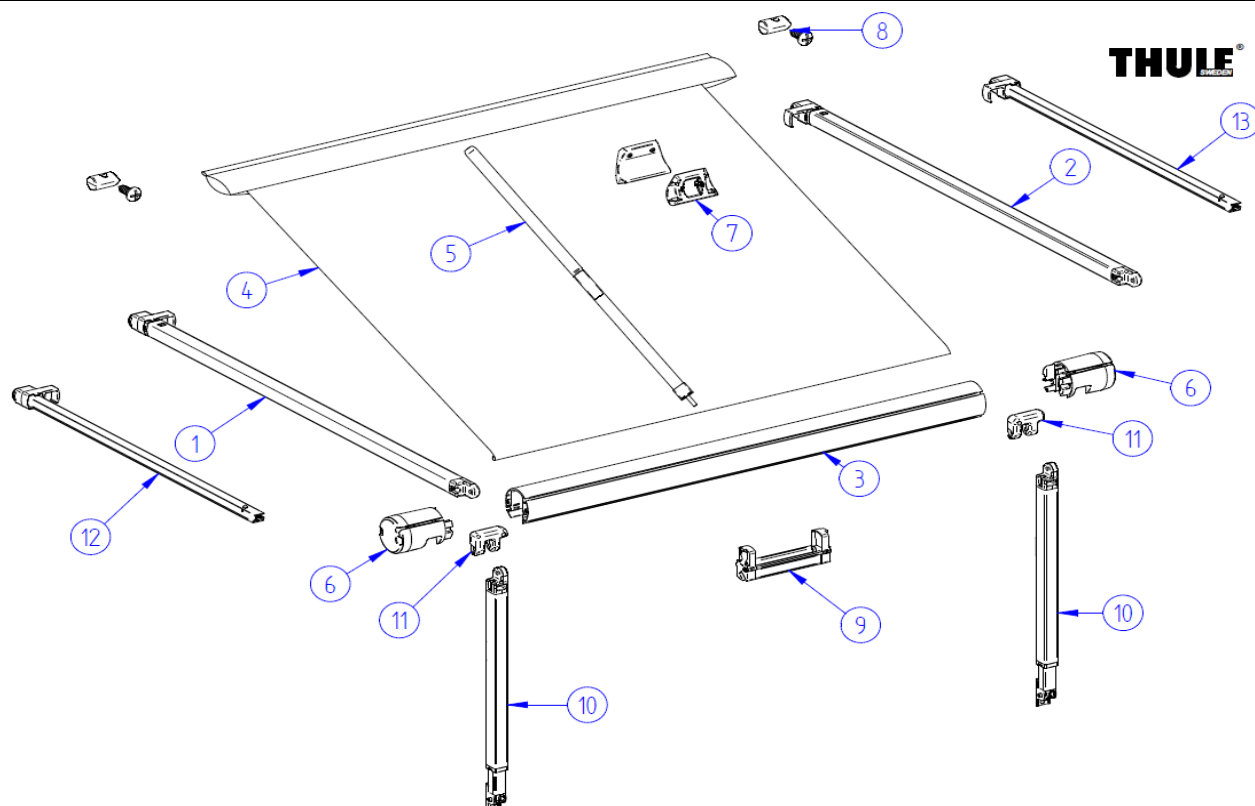

2019 SPARE PARTS LIST

1200

THULE
SWEDEN

1BA601-01

THULE Omnistor 1200

1BA 601-01

	ART.NR.	DESCRIPTION	RETAIL € (ex.VAT)
1	1500602900	LH RAFTER ARM ASSY TO1200 - 2.30 M	69,20 €
	1500602901	LH RAFTER ARM ASSY TO1200 - 2.60 M	69,20 €
	1500602902	LH RAFTER ARM ASSY TO1200 - 3.00/3,25 M	69,20 €
	1500602903	LH RAFTER ARM ASSY TO1200 - 3.50/5,50 M	69,20 €
2	1500602904	RH RAFTER ARM ASSY TO1200 - 2.30 M	69,20 €
	1500602905	RH RAFTER ARM ASSY TO1200 - 2.60 M	69,20 €
	1500602906	RH RAFTER ARM ASSY TO1200 - 3.00/3,25 M	69,20 €
	1500602907	RH RAFTER ARM ASSY TO1200 - 3.50/5,50 M	69,20 €
3	1500602908	ROLLER TUBE TO 1200 - 2,30M	71,20 €
	1500602909	ROLLER TUBE TO 1200 - 2.60M	82,30 €
	1500602910	ROLLER TUBE TO 1200 - 3.00M	87,80 €
	1500602911	ROLLER TUBE TO 1200 - 3.25M	98,80 €
	1500602912	ROLLER TUBE TO 1200 - 3.50M	98,80 €
	1500602913	ROLLER TUBE TO 1200 - 3.75M	109,60 €
	1500602914	ROLLER TUBE TO 1200 - 4,00M	109,60 €
	1500602915	ROLLER TUBE TO 1200 - 4.25M	120,60 €
	1500602916	ROLLER TUBE TO 1200 - 4.50M	120,60 €
	1500602979	ROLLER TUBE TO 1200 - 5,00M	164,30 €
	1500602980	ROLLER TUBE TO 1200 - 5.50M	164,30 €
4	1500602917	FABRIC 2.30M TO 1200 - 31	233,20 €
	1500602918	FABRIC 2.30M TO 1200 - 32	233,20 €
	1500602919	FABRIC 2.60M TO 1200 - 31	247,30 €
	1500602920	FABRIC 2.60M TO 1200 - 32	247,30 €
	1500602921	FABRIC 3,00M TO 1200 - 31	274,80 €
	1500602922	FABRIC 3,00M TO 1200 - 32	274,80 €
	1500602923	FABRIC 3,25M TO 1200 - 31	302,80 €
	1500602924	FABRIC 3,25M TO 1200 - 32	302,80 €
	1500602925	FABRIC 3,50M TO 1200 - 31	302,80 €
	1500602926	FABRIC 3,50M TO 1200 - 32	302,80 €
	1500602927	FABRIC 3,75M TO 1200 - 31	333,00 €