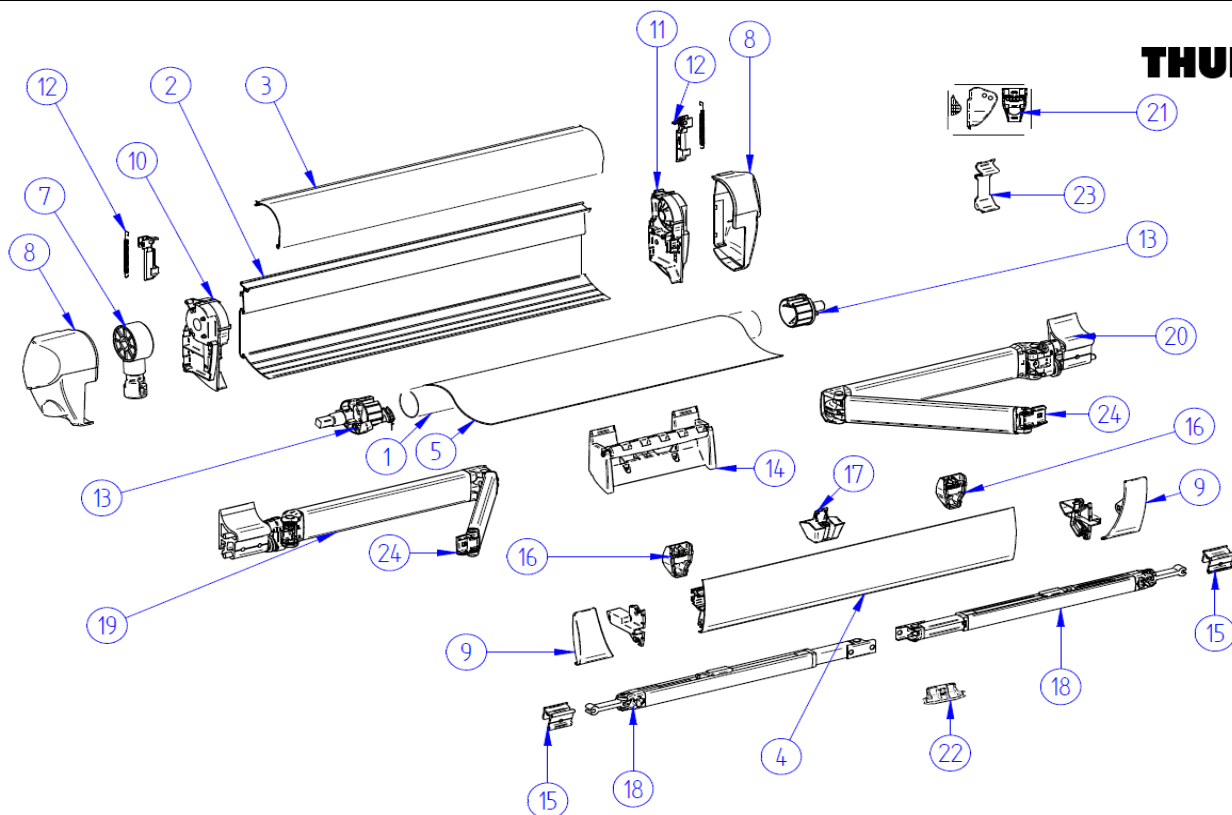

2019 SPARE PARTS LIST

5003

THULE
SWEDEN

5AF611-01

THULE Omnistor 5003

5AF611-01

	ART.NR.	DESCRIPTION	RETAIL € (ex.VAT)	
1	1500601790	ROLLER TUBE 48 5002/5003 -1.9M	20,00 €	
	1500601791	ROLLER TUBE 48 5002/5003 -2.3M	24,30 €	
	1500601792	ROLLER TUBE 48 5002/5003 -2.6M	27,20 €	
	1500601793	ROLLER TUBE 48 5002/5003 -3.0M	30,60 €	
	1500601794	ROLLER TUBE 48 5002/5003 -3.5M	36,00 €	
	1500601795	ROLLER TUBE 52 5003 -4.00M	69,40 €	
	1500601796	ROLLER TUBE 52 5003 -4.50M	78,40 €	
	2	1500601546	MAIN HOUSING 5003 1.90M	76,50 €
1500601547		MAIN HOUSING 5003 2.30M	89,60 €	
1500601548		MAIN HOUSING 5003 2.60M	99,80 €	
1500601549		MAIN HOUSING 5003 3.00M	115,10 €	
1500601550		MAIN HOUSING 5003 3.50M	134,50 €	
1500601551		MAIN HOUSING 5003 4.00M	154,50 €	
1500601552		MAIN HOUSING 5003 4.50M	174,10 €	
1500601567		MAIN HOUSING 5003 ANO 1.90M	77,40 €	
1500601568		MAIN HOUSING 5003 ANO 2.30M	90,60 €	
1500601569		MAIN HOUSING 5003 ANO 2.60M	100,60 €	
1500601570		MAIN HOUSING 5003 ANO 3.00M	116,30 €	
1500601571		MAIN HOUSING 5003 ANO 3.50M	135,90 €	
1500601572		MAIN HOUSING 5003 ANO 4.00M	156,10 €	
1500601573		MAIN HOUSING 5003 ANO 4.50M	175,70 €	
1500602683		MAIN HOUSING 5003 ANTHR. 2.60M	100,60 €	
1500602684		MAIN HOUSING 5003 ANTHR. 3.00M	116,30 €	
1500602685	MAIN HOUSING 5003 ANTHR. 3.50M	135,90 €		
1500602686	MAIN HOUSING 5003 ANTHR. 4.00M	156,10 €		
3	1500601553	ROOF HOUSING 5003 1.90M	38,80 €	
	1500601554	ROOF HOUSING 5003 2.30M	47,20 €	
	1500601555	ROOF HOUSING 5003 2.60M	52,10 €	
	1500601556	ROOF HOUSING 5003 3.00M	60,20 €	
	1500601557	ROOF HOUSING 5003 3.50M	70,60 €	
	1500601558	ROOF HOUSING 5003 4.00M	81,20 €	
	1500601559	ROOF HOUSING 5003 4.50M	91,40 €