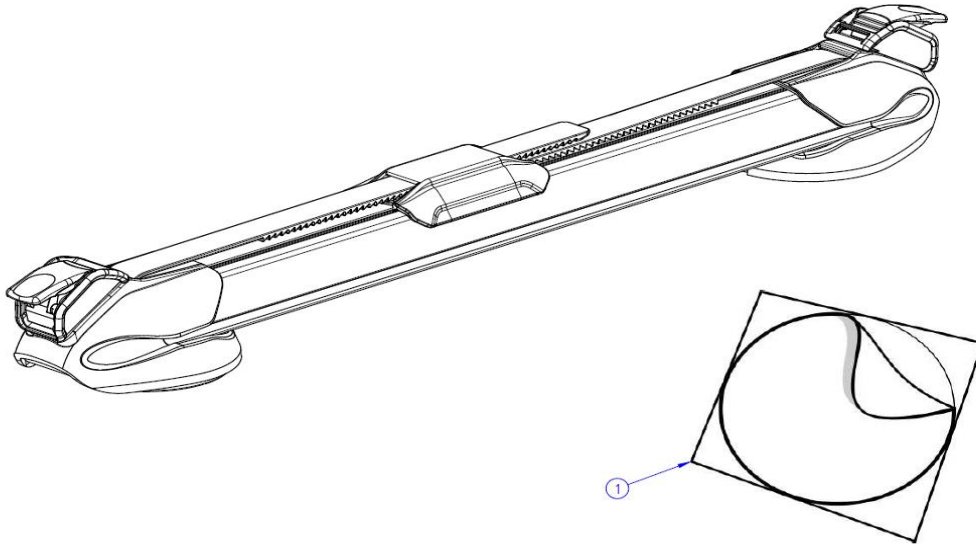

2019 SPARE PARTS LIST
LADDER FIXATION KIT

THULE
SWEDEN

LD611-00

THULE
SWEDEN

THULE Ladder Fixation Kit

LD611-00

	ART.NR.	DESCRIPTION	RETAIL € (ex.VAT)
1	1500603147	PROTECTIVE PATCHES LADDER (4PCS)	7,20 €