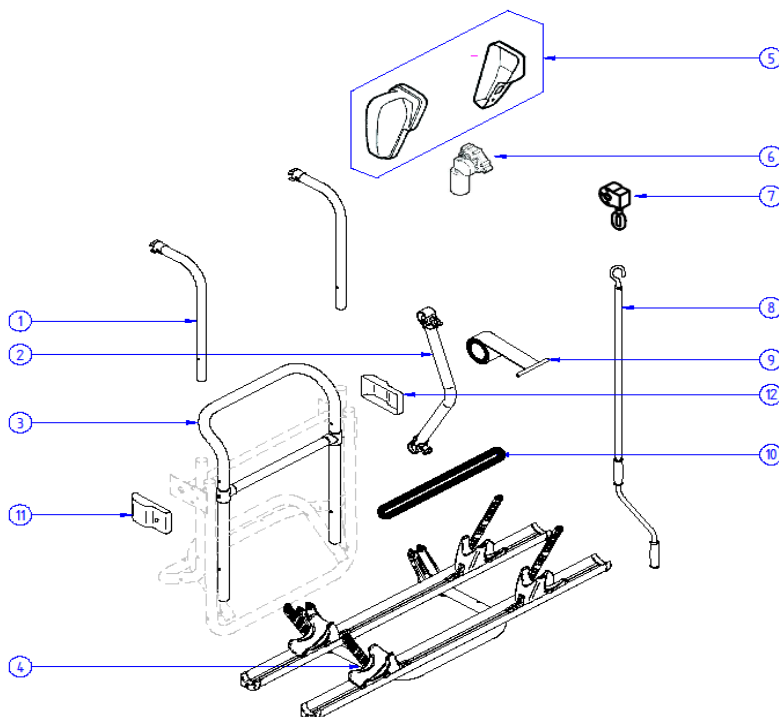

2019 SPARE PARTS LIST

Lift Manual - Lift 12V

THULE
SWEDEN

OBL708-02

THULE
SWEDEN

THULE Lift since 2010

OBL708-02

	ART.NR.	DESCRIPTION	RETAIL € (ex.VAT)
1	1500602372	LIFT ARM (1x), SINCE 2011	29,60 €
1	1500602705	LIFT ARM (1x), UNTIL 2011	36,00 €
1	306469	LIFT EXTENSION ARMS 150CM, SINCE 2011 - 2PCS	see price list
1	1500602706	LIFT EXTENSION ARMS 150CM, UNTIL 2011 - 2PCS	58,60 €
2	1500602048	LIFT TIE TUBE	32,90 €
3	1500602106	LIFT SUPPORTING FRAME 481MM, SINCE 2010	135,10 €
3	1500602108	LIFT SUPPORTING FRAME 511MM	not available
4	1500602373	LIFT PLATFORM COMPLETE, SINCE 2010	152,60 €
5	1500600505	LIFT 12V MOTOR COVER WHITE - 2PCS	not available
	1500603110	LIFT V16 12V MOTOR COVER RH BLACK - 2PCS	93,70 €
6	1500600504	LIFT 12V MOTOR	236,50 €
7	1500601972	LIFT MANUAL GEAR	29,20 €
8	1500601973	LIFT MANUAL HAND CRANK	17,60 €
9	1500600467	LIFT STRAP - 2PCS	10,90 €
10	1500602000	LIFT RUBBER ELASTIC	2,90 €
11	1500600506	LIFT SIDEPLATE COVER WHITE LH - MANUAL & 12V	not available
	1500603106	LIFT V16 SIDEPLATE COVER BLACK LH - MANUAL & 12V	37,80 €
12	1500601746	LIFT SIDEPLATE COVER WHITE RH - MANUAL	not available
	1500603107	LIFT V16 SIDEPLATE COVER BLACK RH - MANUAL	41,30 €