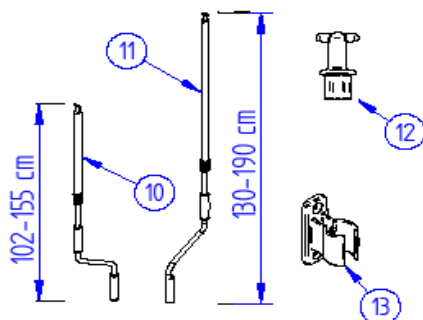

Handcranck