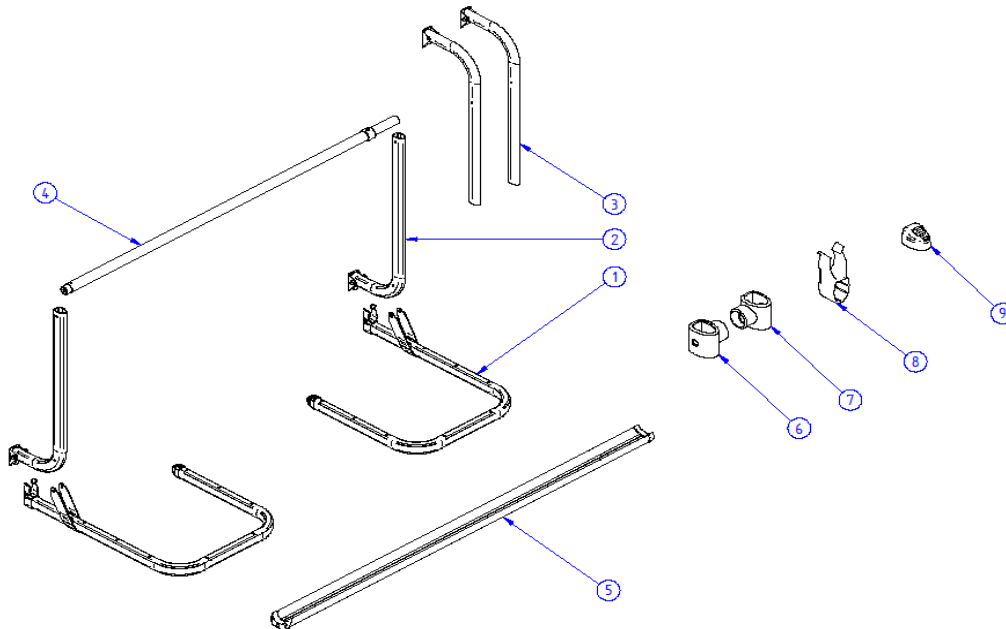

2019 SPARE PARTS LIST
Elite Eura Cargo - 3 bikes

THULE
SWEDEN
OBM725-02

THULE
SWEDEN

THULE Omnibike Elite Euracargo

OBM725-02

	ART.NR.	DESCRIPTION	RETAIL € (ex.VAT)
1	1500601710	ELITE EURA CARGO PLATFORM (2x)	117,60 €
2	1500600463	ELITE EURA CARGO BASEFRAME BASE (1x)	32,90 €
3	1500602176	ELITE EURA CARGO BASEARM (1x)	23,90 €
4	1500602177	ELITE EURA CARGO CROSSBAR	34,50 €
5	1500602371	ELITE EURA CARGO BIKERAIL 157cm	76,50 €
6	1500601994	T-PIECE LH	3,10 €
7	1500601995	T-PIECE RH	3,10 €
8	1500601992	ENDCAP PLATFORM	2,90 €
9	1500602041	OVAL PLUG GREY	1,50 €