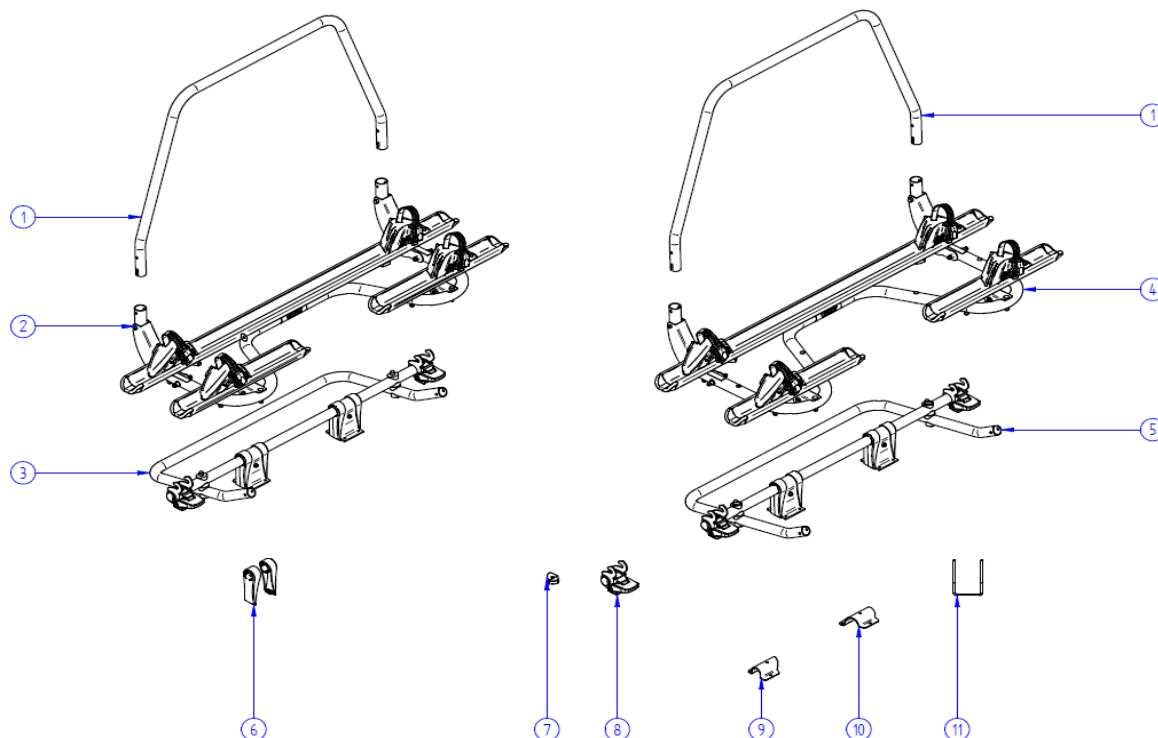

2019 SPARE PARTS LIST

Caravan Superb XT Black

THULE
SWEDEN

SP623-00

THULE
SWEDEN

THULE CARAVAN SUPERB XT

SP623-00

	ART.NR.	DESCRIPTION	RETAIL € (ex.VAT)
1	1500603223	CARAVAN SUPERB XT SUPPORT BAR BLACK	39,60 €
2	1500603224	CARAVAN SUPERB XT SV PLATFORM COMPLETE BLACK	256,30 €
3	1500603225	CARAVAN SUPERB XT SV BASE BLACK	164,30 €
4	1500603226	CARAVAN SUPERB XT PLATFORM COMPLETE BLACK	261,60 €
5	1500603227	CARAVAN SUPERB XT BASE BLACK	166,70 €
6	1500602899	CARAVAN SUPERB XT FOOT COVER (2x)	4,50 €
7	1500602960	CARAVAN SUPERB XT FIXATION TILT STOP (2x)	4,30 €
8	1500602864	CARAVAN SUPERB XT PLATFORM LOCK SET V2 (2x)	83,90 €
Common parts for all A-frames			
9	1500602774	FIXATION PLATE D30 RH BLACK	6,20 €
10	1500602773	FIXATION PLATE D30 LH BLACK	6,20 €
11	1500601980	U-BOLT M6 x 135/78/135 (1x)	3,90 €
11	308140	U-BOLT M6 x 160/78/160 (4x) (sold per 5 sets)	see price list