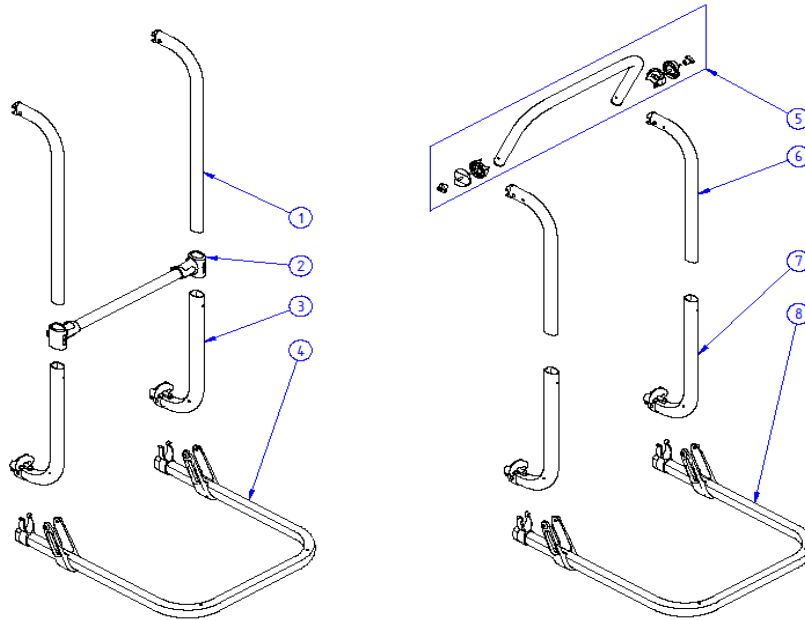

2019 SPARE PARTS LIST

Elite LV - Elite SV

THULE
SWEDEN

EL715-01

THULE
SWEDEN

THULE Elite - Elite SV

EL715-01

	ART.NR.	DESCRIPTION	RETAIL € (ex.VAT)
Elite long version - 2 bikes			
1	1500600563	ELITE ARM (1x)	29,60 €
2	1500600577	ELITE CROSSBAR + T-PIECES	18,60 €
3	1500600578	ELITE BODY (1x)	32,90 €
4	1500602366	ELITE PLATFORM WITHOUT RAILS	88,40 €
Elite short version - 2 bikes			
5	1500600582	ELITE SV CROSSBAR	21,50 €
6	1500600583	ELITE SV ARM (1x)	23,90 €
7	1500600584	ELITE SV BODY (1x)	32,90 €
8	1500602366	ELITE PLATFORM WITHOUT RAILS	88,40 €