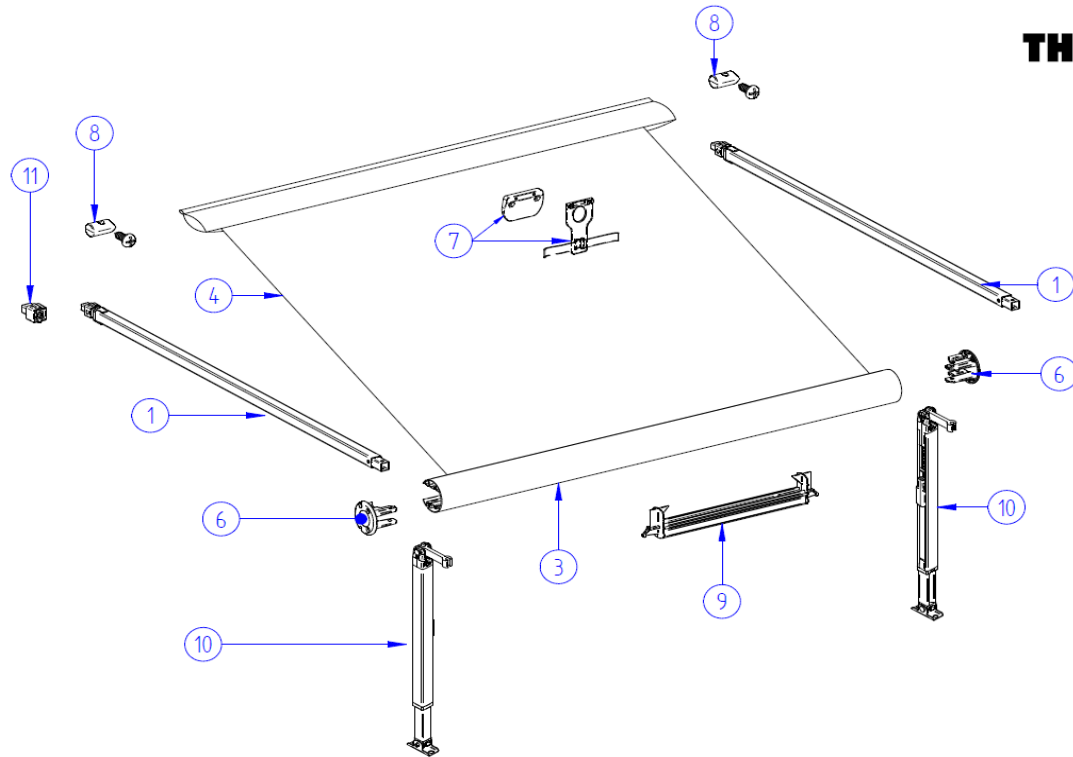

2019 SPARE PARTS LIST

CARAVAN STYLE

THULE
SWEDEN

3A602-01

THULE Omnistor Caravan Style

3A 602-01

	ART.NR.	DESCRIPTION	RETAIL € (ex.VAT)
1	1500602184	RAFTER ARM ASSY 2,30/2.60 M	66,60 €
	1500602185	RAFTER ARM ASSY 3.00/4,50 M	66,60 €
3	1500601808	ROLLER TUBE CAR STYLE - 2,30M	61,00 €
	1500601737	ROLLER TUBE CAR STYLE 2.60M	67,00 €
	1500600046	ROLLER TUBE CAR STYLE 3.00M	77,40 €
	1500601809	ROLLER TUBE CAR STYLE - 3,50M	90,00 €
	1500601810	ROLLER TUBE CAR STYLE - 4,00M	102,70 €
	1500601470	ROLLER TUBE CAR STYLE 4.50M	115,50 €
4	1500600062	FABRIC 2.30M CAR STYLE 03 BL SK	233,20 €
	1500600063	FABRIC 2.30M CAR STYLE 04 AL GR	233,20 €
	1500600064	FABRIC 2.60M CAR STYLE 03 BL SK	247,30 €
	1500600065	FABRIC 2.60M CAR STYLE 04 AL GR	247,30 €
	1500600066	FABRIC 3.00M CAR STYLE 03 BL SK	275,00 €
	1500600067	FABRIC 3.00M CAR STYLE 04 AL GR	275,00 €
	1500600069	FABRIC 3.50M CAR STYLE 03 BL SK	302,80 €
	1500600070	FABRIC 3.50M CAR STYLE 04 AL GR	302,80 €
	1500600071	FABRIC 4.00M CAR STYLE 03 BL SK	333,00 €
	1500600072	FABRIC 4.00M CAR STYLE 04 AL GR	333,00 €
	1500600073	FABRIC 4.50M CAR STYLE 03 BL SK	364,80 €
	1500600074	FABRIC 4.50M CAR STYLE 04 AL GR	364,80 €
5	308240	TENSION RFT 2.30M CAR STYLE	see price list
6	1500601173	L+R ENDCAP ROLL.TUBE CAR STYLE	19,00 €
7	1500601174	TENSION ARM GUARD CAR STYLE 2PCS	13,10 €
8	1500601177	CARAVAN RAIL BLOCKER SET	4,70 €
9	1500601193	COUNT.PCE R.TUBE CAR STYLE 2,30M / 3,00M	4,90 €
	1500601811	COUNT PCE R.TUBE CAR STYLE 2,60M	4,90 €
	1500601194	COUNT.PCE R.TUBE CAR STYLE 3.50M	6,40 €
	1500601195	COUNT.PCE R.TUBE CAR STYLE 4.00M	8,00 €
	1500601812	COUNT.PCE R.TUBE CAR STYLE 4,50M	9,20 €
10	1500602182	SUPPORT ARM 2,30/2,60 M	74,50 €
	1500602183	SUPPORT ARM 3,00/4,50M	74,50 €
11	1500602810	TOP CAP RAFTER CAR.STYLE - 2PC	8,80 €