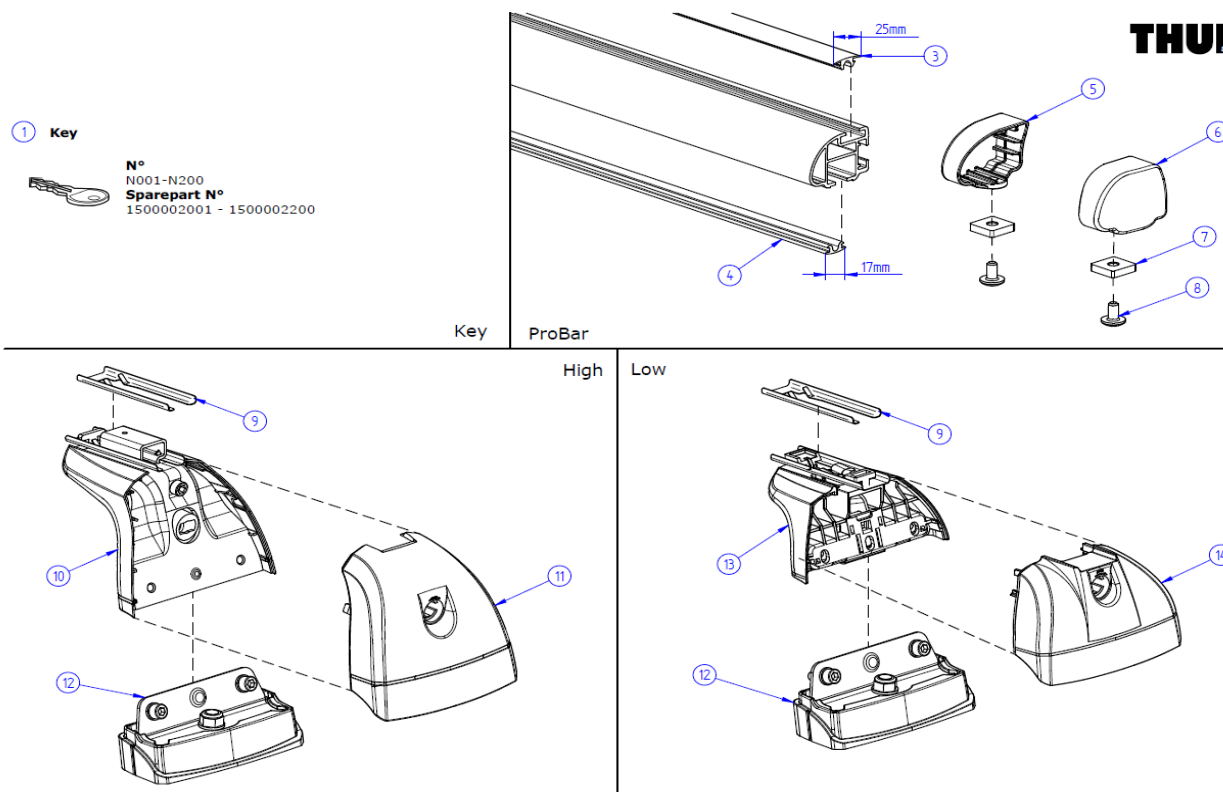

2019 SPARE PARTS LIST PROBAR FLEX

THULE
SWEDEN

ADR609-00

THULE ProBar Flex

ADR609-00

	ART.NR.	DESCRIPTION	RETAIL € (ex.VAT)
1	1500002XXX	KEY N° XXX	3,70 €
3	1500050834	RUBBER PROFILE PROBAR 25mm - 2190mm (1 PCS)	10,20 €
4	1500050836	RUBBER PROFILE PROBAR 17mm - 2190mm (1 PCS)	9,20 €
5	1500050844	END CAP PROBAR - RIGHT (1 PCS)	1,30 €
6	1500050843	END CAP PROBAR - LEFT (1 PCS)	1,30 €
7	1500050845	SQUARE NUT M6 (1 PCS)	1,30 €
8	1500051152	HEXAGONAL SCREW K6S (1 PCS)	1,30 €
9	1500603179	REINFORCEMENT FORK (4 PCS)	23,70 €
10	1500603180	FOOT FIXPOINT 751 HIGH WITH FORK (1 PCS)	22,50 €
11	1500050004	OUTER COVER FIXPOINT 751 HIGH (1 PCS)	9,70 €
12	1500603181	FOOT PAD WITH FASTNERS LOW/HIGH (1 PCS)	11,30 €
13	1500603182	FOOT FIXPOINT 753 LOW WITH FORK (1 PCS)	19,40 €
14	1500050090	OUTER COVER FIXPOINT 753 LOW (1 PCS)	8,20 €