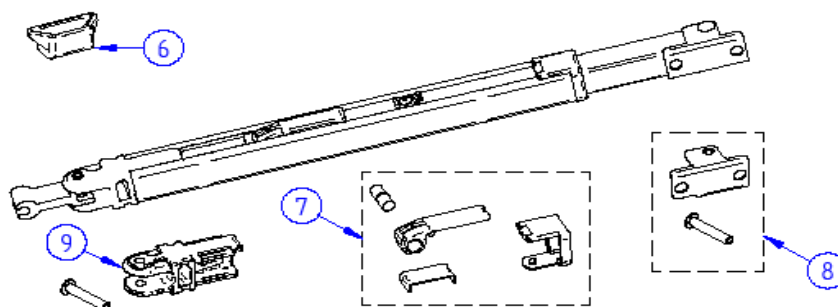

2017 SPARE PARTS LIST

Awning common Parts

THULE
SWEDEN
STA601

Support leg < 2009

THULE
SWEDEN