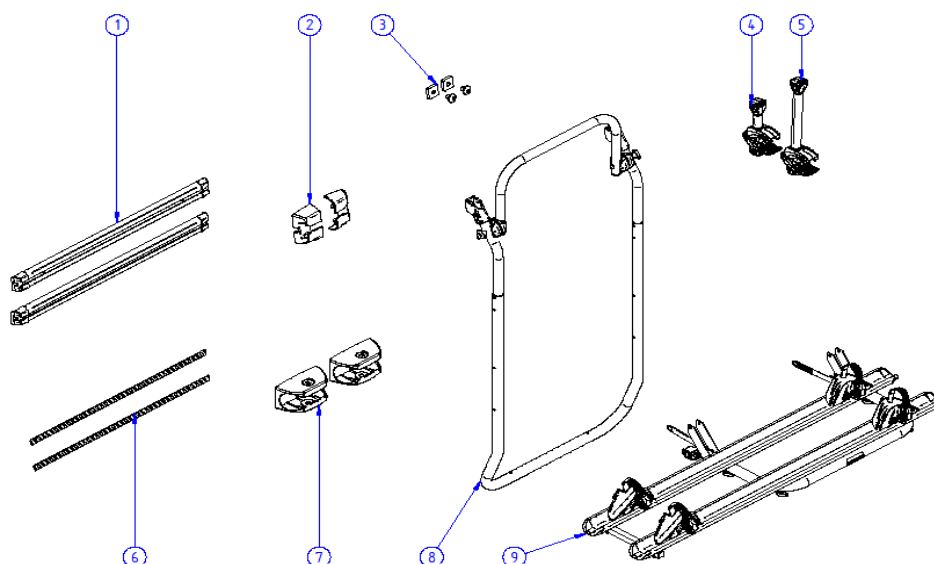

2019 SPARE PARTS LIST

Elite Van XT

THULE
SWEDEN

MH607-00

THULE

THULE Elite Van XT

MH607-00

	ART.NR.	DESCRIPTION	RETAIL € (ex.VAT)
1	1500603150	MOUNTING RAIL D/J/B >2007 TOP + BOTTOM	165,10 €
1	1500603217	MOUNTING RAIL D/J/B >2007 TOP + BOTTOM BLACK	175,70 €
1	1500603218	MOUNTING RAIL VW CRAFTER>2017 TOP + BOTTOM BLACK	175,70 €
2	1500603151	MOUNTING RAIL ENDCAP 2PCS	3,50 €
3	1500603152	MOUNTING RAIL CONNECTION 4PCS	2,50 €
4	306463	G2 BIKE ARM #1 WITH LOCK - ANODISED (12cm)	see price list
5	307367	G2 BIKE ARM #2,5 WITH LOCK - ANODISED (30cm)	see price list
4	302036	G2 BIKE ARM #1 WITH LOCK - BLACK (12cm)	see price list
5	302038	G2 BIKE ARM #2.5 WITH LOCK - BLACK (30cm)	see price list
6	1500603153	COVER STRIP RIBBED 750mm 2PCS	5,80 €
7	1500603154	ELITE VAN XT FOOT + COVER 2PCS	7,00 €
8	1500603155	ELITE VAN XT BODY	116,70 €
8	1500603219	ELITE VAN XT BODY BLACK	124,30 €
9	1500603156	ELITE VAN XT PLATFORM COMPLETE	165,30 €
9	1500603220	ELITE VAN XT PLATFORM COMPLETE BLACK	176,90 €