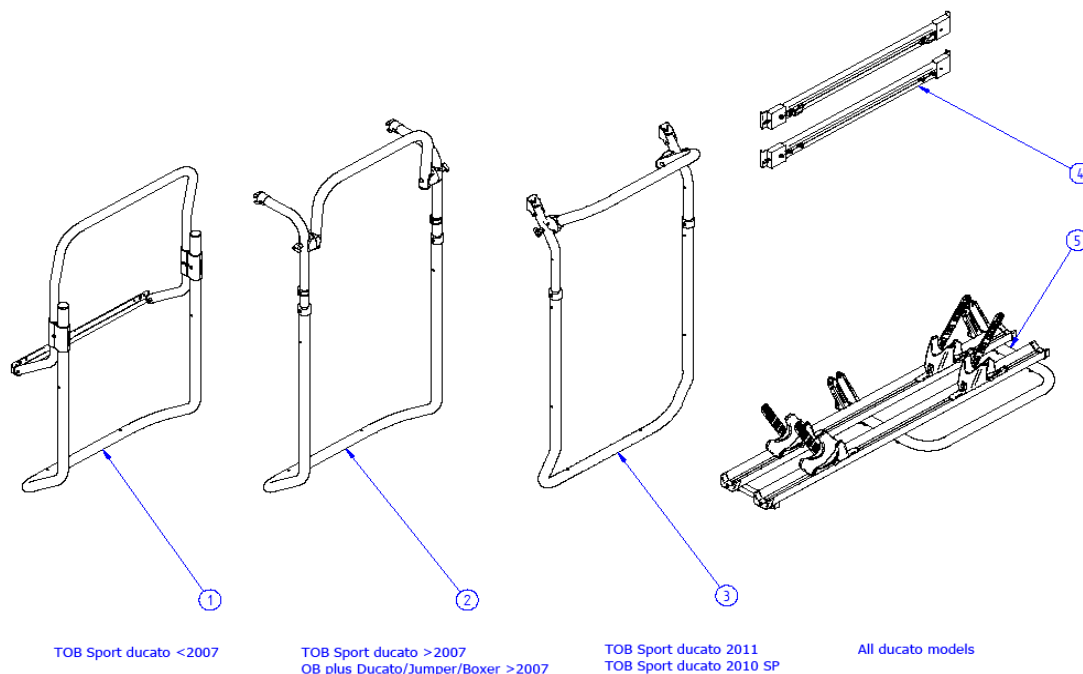

2019 SPARE PARTS LIST

Sport Ducato - 2 bikes

THULE
SWEDEN

BA808-00

THULE
SWEDEN

THULE Sport Ducato before 2007 - Ducato 2007 to 2010 - Ducato since 2011

BA808-00

	ART.NR.	DESCRIPTION	RETAIL € (ex.VAT)
1	1500601519	SPORT DUCATO 2006 FRAME	111,40 €
2	1500601520	SPORT DUCATO 2007 FRAME	76,30 €
3	1500602362	SPORT DUCATO 2011 FRAME	88,40 €
4	1500602643	ADAPTION RAIL SET DUCATO SINCE 2007 (2 rails)	168,10 €
4	1500602646	ADAPTION RAIL SET DUCATO BEFORE 2007 (2 rails)	168,10 €
5	1500602363	SPORT DUCATO PLATFORM COMPLETE	76,50 €