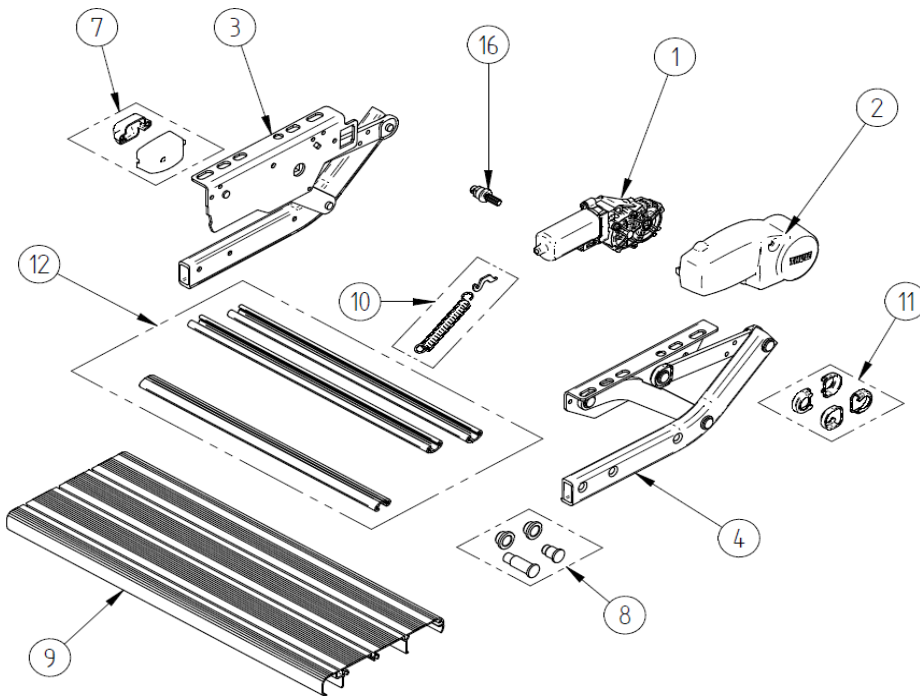

2019 SPARE PARTS LIST
SINGLE STEP V10 & V15

THULE
SWEDEN

V01 - OSE600 / OSE602

THULE

OSE600-02

THULE