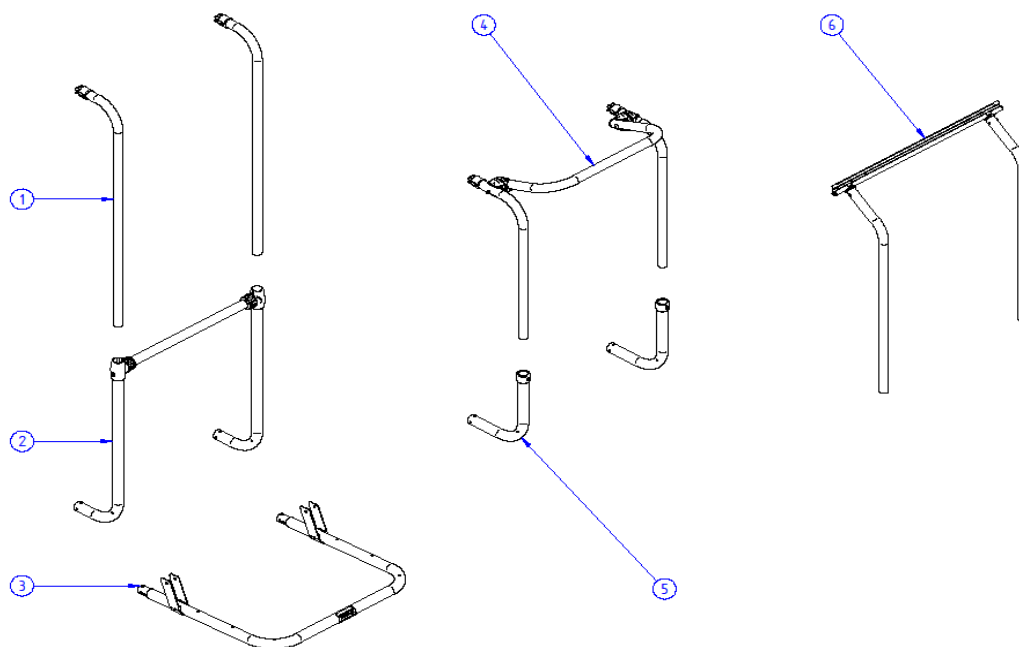

2019 SPARE PARTS LIST

Sport G2 LV - Sport G2 SV - Sport G2 W150/Hobby

THULE
SWEDEN

SP608-00

THULE
SWEDEN

THULE Sport G2 LV / Sport G2 SV / Sport G2 W150/Hobby

SP608-00

	ART.NR.	DESCRIPTION	RETAIL € (ex.VAT)
1	1500602378	SPORT G2 LV ARM (1x)	34,70 €
2	1500602379	SPORT G2 LV BODY + CROSSBAR + T-PIECES	54,50 €
3	1500602641	SPORT G2 PLATFORM WITHOUT RAILS	76,50 €
4	1500602381	SPORT G2 SV ARMS + CROSSBAR	63,70 €
5	1500602382	SPORT G2 SV BODY + CONNECTION PIECE (1x)	24,30 €
6	1500602642	SPORT G2 W150/HOBBY ARMS + RAIL	49,00 €