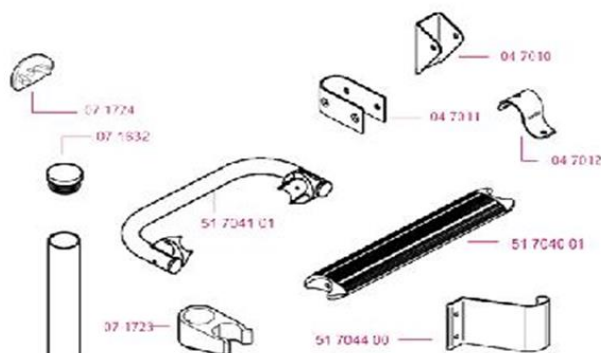

Thule Ladder – Ladder