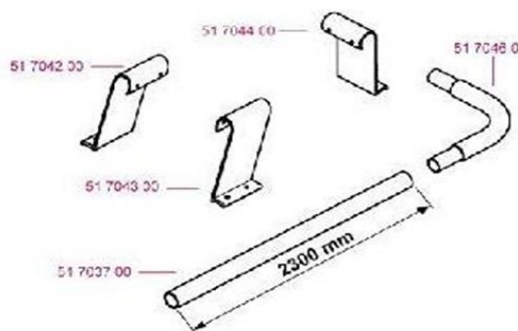

2019 SPARE PARTS LIST

LADDER and ROOFRAIL

Ver. 2007

Thule Ladder – Ladder Deluxe

Thule Ladder – Ladder

Thule Ladder – Roof Rack

Thule Ladder – Roof Rack Deluxe

	ART.NR.	DESCRIPTION	RETAIL € (ex.VAT)
	47010	FOOT SUPPORT OMNIBIKE DIAM 30	6,20 €
	47011	HINGE DOUBLE LADDER	11,30 €
	47012	BEDHOOK	11,30 €
	71632	TUBE PLUG BLACK Ø30	1,10 €
	71723	TUBE CLIP DOUBLE LADDER	3,50 €
	71724	COVER PLUG LADDER	0,90 €
	71730	OVAL PLUG OMNILADDER DELUXE	1,50 €
	71738	OVAL CLIP OMNILADDER DELUXE	3,50 €
	51703700	TUBE DIAM 30 L=2,30M	30,60 €
	51704001	RUNG LADDER	8,60 €
	51704101	BUMPER DOUBLE LADDER	42,50 €
	51704200	LH LADDER SUPPORT - 80MM/20	8,60 €
	51704300	RH LADDER SUPPORT - 80MM/20	8,60 €
	51704400	LADDER SUPPORT - 80MM	8,60 €
	51704601	BEND 90°	17,20 €
	51704700	ENDCAP ROOF RACK ASSY WHITE	28,80 €
	51704800	SUPPORT ROOF RACK ASSY WHITE	25,50 €
	51704900	END CAP ROOFRACK ASSY GREY	28,80 €
	51705000	SUPPORT ROOF RACK ASSY GREY	25,50 €
	51706000	OVAL TUBE L=3.0M WHITE	41,50 €
	51706100	OVAL TUBE L=3.0M ANO	41,50 €
	51708000	FIXATION KIT LADDER DOUBLE 10S	23,90 €
	51708100	FIXATION KIT LADDER SINGLE 6S	28,20 €
	51708200	FIXATION KIT LADDER 4 STEPS	37,20 €
	51708400	SUPPORT OVAL OMNILADDER DELUXE	9,40 €
	51708500	RUNG OMNILADDER	8,80 €
	51708600	HINGE OVAL OMNILADDER DELUXE	35,70 €