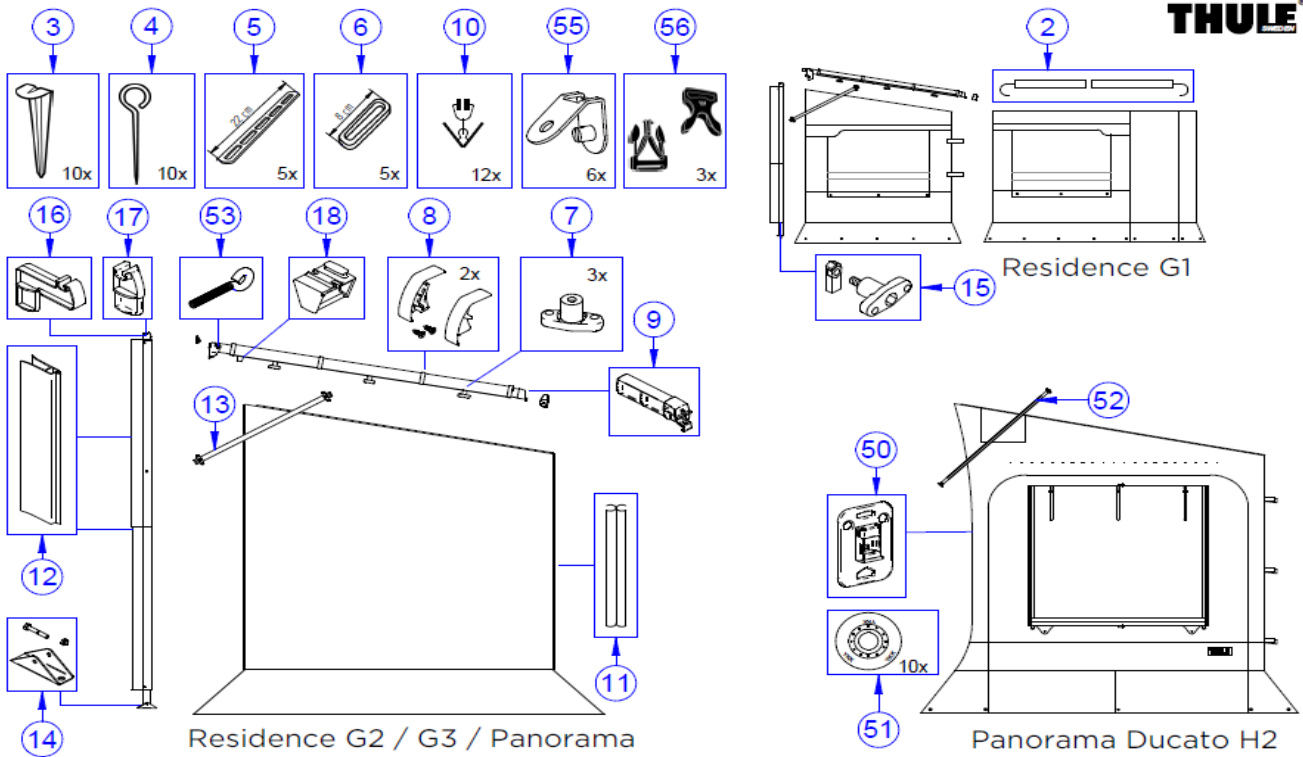

2019 SPARE PARTS LIST
RESIDENCE & PANORAMA

THULE
SWEDEN

SRS600 / SRS601 / SRS602

THULE Residence / Panorama

SRS600-00