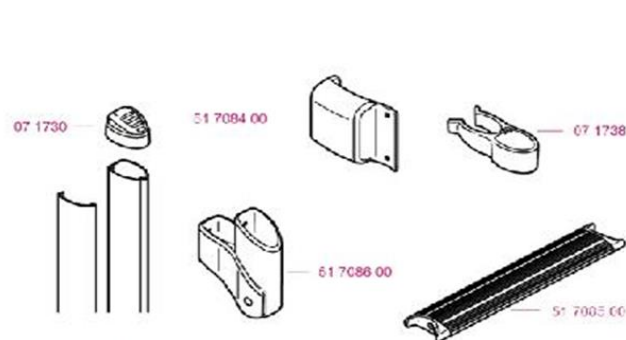

2019 SPARE PARTS LIST

LADDER and ROOFRAIL

Ver. 2007

Thule Ladder – Ladder Deluxe