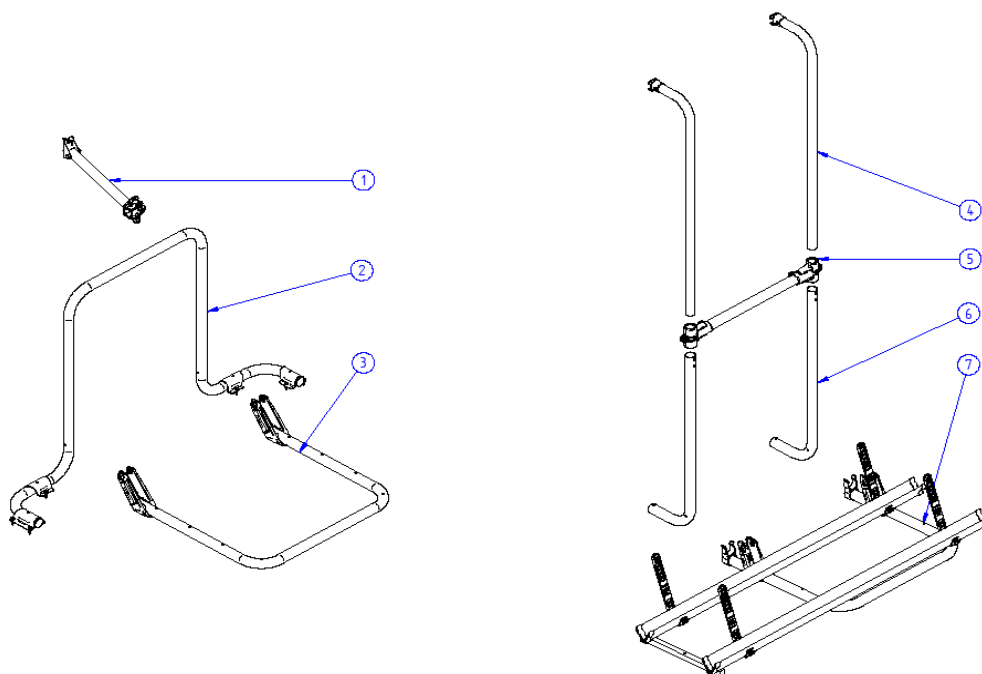

2019 SPARE PARTS LIST
Sport garage - Sport 2 doors

THULE
SWEDEN

BA811-00

THULE
SWEDEN

THULE Sport garage - Sport 2 doors

BA811-00

	ART.NR.	DESCRIPTION	RETAIL € (ex.VAT)
Sport 2 garage - 2 bikes			
1	1500601504	SPORT GARAGE WALL FIXATION	15,10 €
2	1500601505	SPORT GARAGE FRAME	53,30 €
3	1500602365	SPORT GARAGE PLATFORM WITHOUT RAILS	88,40 €
Sport 2 doors - 2 bikes			
4	1500600530	SPORT ARM (1x)	34,70 €
5	1500601500	SPORT 2 DOORS CROSSBAR + T-PIECES	16,20 €
6	1500601507	SPORT 2 DOORS BODY	37,20 €
7	1500601501	SPORT 2 DOORS PLATFORM COMPLETE	102,70 €