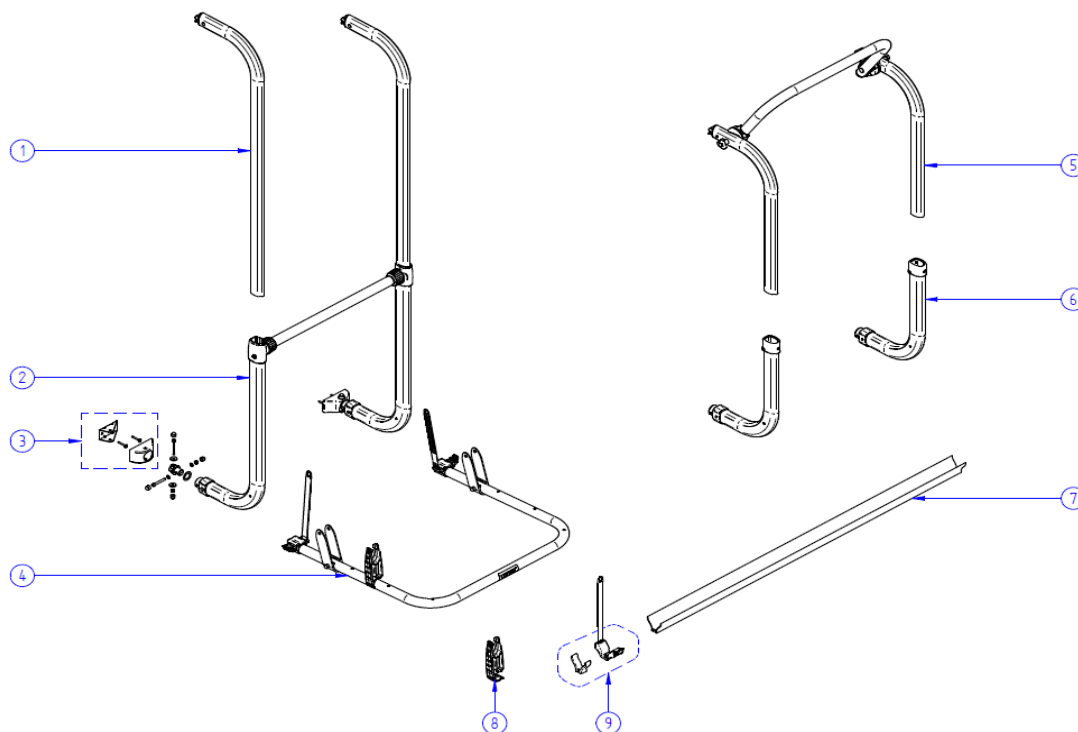

2019 SPARE PARTS LIST

Essential common parts - Essential LV - Essential SV

THULE
SWEDEN

ES600-02

THULE
SWEDEN

THULE Essential LV - Essential SV

ES600-02

	ART.NR.	DESCRIPTION	RETAIL € (ex.VAT)
1	1500602378	SPORT G2 LV ARM (1x)	34,70 €
2	1500602379	SPORT G2 LV CROSSBAR + T-PIECES + BODY	54,50 €
3	1500602381	SPORT G2 SV ARMS+CROSSBAR	63,70 €
4	1500602382	SPORT G2 SV BODY + CONNECTION PIECE (1x)	24,30 €
5	1500602380	ESSENTIAL PLATFORM WITHOUT RAILS	76,50 €
6	1500602383	G2 UPPER FIXATION KIT (2x)	14,10 €
7	1500602384	FOOT + FOOT COVER (2x)	21,70 €
8	1500602387	SAFETY STRAP 2,00M BLACK	7,80 €
9	1500602385	G2 PLATFORM HOLDER 30/34	6,20 €
10	1500602386	KNOB WITH NUT BLACK H18mm (2x)	6,20 €
10	1500602020	KNOB WITH NUT BLACK H28mm	3,90 €
11	1500602620	SPORT G2 HINGE COVERS BLACK 20° (1L+1R)	4,50 €
12	306463	G2 BIKE ARM #1 WITH LOCK	see price list
12	306464	G2 BIKE ARM #2 WITH LOCK	see price list
12	306465	G2 BIKE ARM #3 WITH LOCK	see price list
12	1500030364	KNOB WITHOUT LOCK FOR BIKE ARM	4,90 €
13	1500002XXX	SPARE KEY FOR BIKE ARM LOCK (XXX = KEY NR.)	3,70 €
14	1500602388	V-RAIL PROFILE	24,90 €
15	1500602389	ESSENTIAL ENDCAP + WHEEL STRAPS FOR V-RAIL (2x)	13,10 €
16	1500602751	ANTI RATTLING BOTTOM MOUNTING RAIL (2x)	2,70 €

2019 SPARE PARTS LIST

Esse4 - Esse4 SV - Esse4 Tripel

THULE
SWEDEN

ES605-00

THULE
SWEDEN

THULE Esse4

ES605-00

	ART.NR.	DESCRIPTION	RETAIL € (ex.VAT)
1	1500602635	ELITE G2 LV ARM (1x)	29,60 €
2	1500602636	ELITE G2 LV BODY + CROSSBAR + T-PIECES	64,30 €
3	1500602384	FOOT + FOOT COVER (2x)	21,70 €
4	1500603212	ESSE4 PLATFORM WITHOUT RAILS	203,80 €
5	1500602638	ELITE G2 SV ARMS + CROSSBAR	58,00 €
6	1500602639	ELITE G2 SV BODY + CONNECTION PIECE (1x)	32,90 €
7	1500602388	V-RAIL PROFILE	24,90 €
8	1500602765	ESSE4 PLATFORM HOLDER (1X)	3,10 €
9	1500602629	SPORT G2 ENDCAP + WHEELSTRAPS FOR V-RAIL (2x)	15,80 €