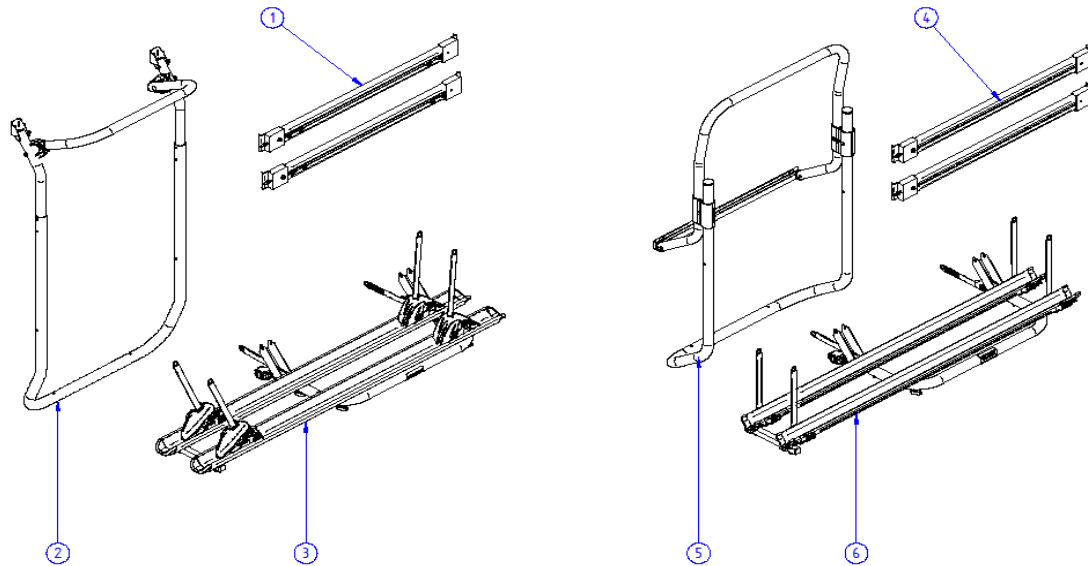

2019 SPARE PARTS LIST
Elite G2 van - Sport G2 van

THULE
SWEDEN

MH606-00

THULE
SWEDEN

THULE Elite G2 van / Sport G2 van

MH606-00

	ART.NR.	DESCRIPTION	RETAIL € (ex.VAT)
1	1500602643	ADAPTION RAIL SET DUCATO SINCE 2007 (2 rails)	168,10 €
2	1500602644	ELITE G2 VAN BODY	88,40 €
3	1500602645	ELITE G2 VAN PLATFORM COMPLETE	76,50 €
4	1500602646	ADAPTION RAIL SET DUCATO BEFORE 2007 (2 rails)	168,10 €
5	1500602647	SPORT G2 VAN BODY	111,40 €
6	1500602648	SPORT G2 VAN PLAFORM COMPLETE	76,50 €