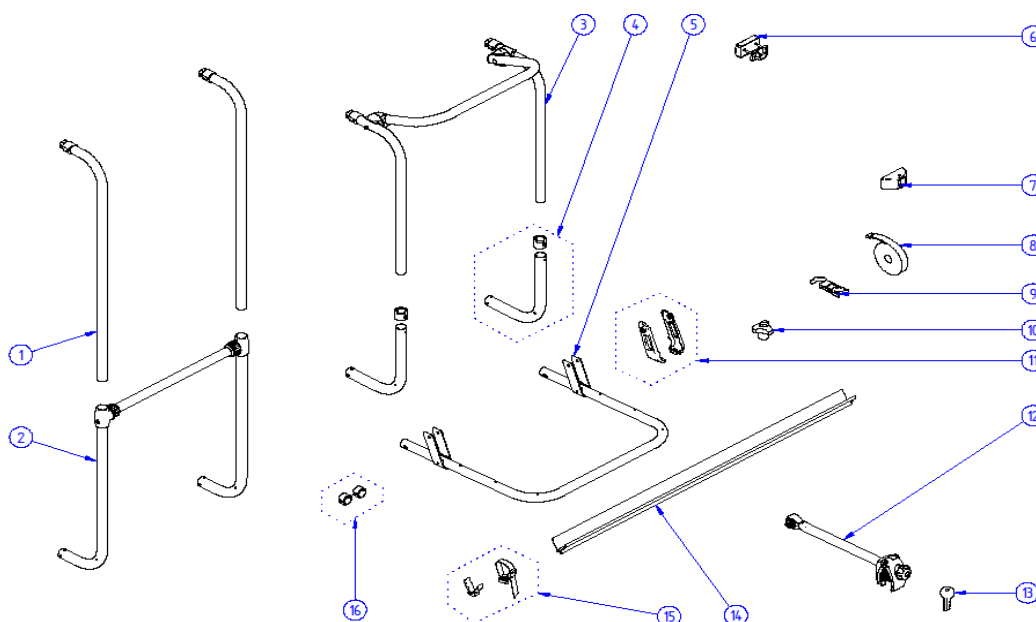

2019 SPARE PARTS LIST
Sport G2 tour - Sport G2 universal

THULE
SWEDEN

SP609-00

THULE
SWEDEN

THULE Sport G2 tour / Sport G2 Universal

SP609-00

	ART.NR.	DESCRIPTION	RETAIL € (ex.VAT)
1	1500602649	SPORT G2 TOUR ARM (1x)	26,60 €
2	1500602650	SPORT G2 TOUR BODY	73,70 €
3	1500602641	SPORT G2 PLATFORM WITHOUT RAILS	76,50 €
4	1500602682	SPORT G2 UNIVERSAL FIXATION SET	47,20 €
5	1500602651	SPORT G2 UNIVERSAL BODY	143,70 €
6	1500602652	SPORT G2 UNIVERSAL PLATFORM COMPLETE	104,90 €

2019 SPARE PARTS LIST

Essential common parts - Essential LV - Essential SV

THULE
SWEDEN

ES600-02

THULE
SWEDEN

THULE Essential LV - Essential SV

ES600-02

	ART.NR.	DESCRIPTION	RETAIL € (ex.VAT)
1	1500602378	SPORT G2 LV ARM (1x)	34,70 €
2	1500602379	SPORT G2 LV CROSSBAR + T-PIECES + BODY	54,50 €
3	1500602381	SPORT G2 SV ARMS+CROSSBAR	63,70 €
4	1500602382	SPORT G2 SV BODY + CONNECTION PIECE (1x)	24,30 €
5	1500602380	ESSENTIAL PLATFORM WITHOUT RAILS	76,50 €
6	1500602383	G2 UPPER FIXATION KIT (2x)	14,10 €
7	1500602384	FOOT + FOOT COVER (2x)	21,70 €
8	1500602387	SAFETY STRAP 2,00M BLACK	7,80 €
9	1500602385	G2 PLATFORM HOLDER 30/34	6,20 €
10	1500602386	KNOB WITH NUT BLACK H18mm (2x)	6,20 €
10	1500602020	KNOB WITH NUT BLACK H28mm	3,90 €
11	1500602620	SPORT G2 HINGE COVERS BLACK 20° (1L+1R)	4,50 €
12	306463	G2 BIKE ARM #1 WITH LOCK	see price list
12	306464	G2 BIKE ARM #2 WITH LOCK	see price list
12	306465	G2 BIKE ARM #3 WITH LOCK	see price list
12	1500030364	KNOB WITHOUT LOCK FOR BIKE ARM	4,90 €
13	1500002XXX	SPARE KEY FOR BIKE ARM LOCK (XXX = KEY NR.)	3,70 €
14	1500602388	V-RAIL PROFILE	24,90 €
15	1500602389	ESSENTIAL ENDCAP + WHEEL STRAPS FOR V-RAIL (2x)	13,10 €
16	1500602751	ANTI RATTLING BOTTOM MOUNTING RAIL (2x)	2,70 €