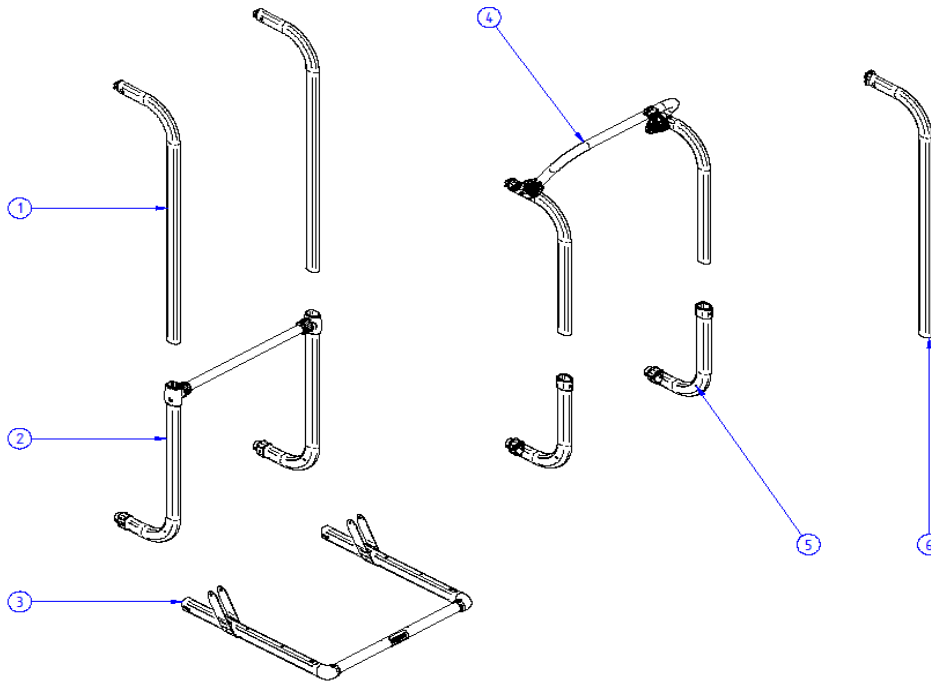

2019 SPARE PARTS LIST**THULE**
SWEDEN**Sport G2 & Elite G2 - common parts****MH604-05**

21	1500602627	PLATFORM LOCK (1L+1R)	8,00 €
22	1500602620	SPORT G2 HINGE COVERS BLACK 20° (1L+1R)	4,50 €
22	1500602628	SPORT G2 HINGE COVERS BLACK 40° (1L+1R)	4,50 €
23	1500602629	SPORT G2 ENDCAP + WHEEL STRAPS FOR V-RAIL (2x)	15,80 €
24	1500602388	V-RAIL PROFILE	24,90 €
25	1500602400	PLATFORM HOLDER (2x)	12,30 €
26	1500602630	G2 SERRATED PIECES oval (1+1)	10,00 €
27	1500602631	G2 OVAL T-PIECES (1L+1R)	8,80 €
28	1500602632	G2 CONNECTION PIECE OVAL 42/48 (2x)	4,50 €
29	1500602403	WHEEL HOLDER W PUMP BUCKLE (2x)	32,10 €
30	1500602633	PLATFORM LOCK OVAL (1L+1R)	7,80 €
31	1500602634	ELITE G2 HINGE COVERS BLACK (1L+1R)	5,60 €
32	1500602402	G2 ENDCAP RAIL (2x)	7,60 €
33	1500602401	G2 RAIL PROFILE	34,10 €
34	1500602697	PLATFORM CORNER CONNECTION	18,20 €
35	1500603157	SERRATED INSERT 30/34 BLACK 4PCS	2,70 €
36	1500030364	KNOB WITHOUT LOCK FOR BIKE ARM	4,90 €
37	1500603175	BOLT 90MM + KNOB HIGH (2PCS)	5,70 €

2019 SPARE PARTS LIST

Elite G2 LV - Elite G2 SV - Elite G2 HH

THULE
SWEDEN

MH605-00

THULE
SWEDEN

THULE Elite G2 LV / Elite G2 SV / Elite G2 HH

MH605-00

	ART.NR.	DESCRIPTION	RETAIL € (ex.VAT)
1	1500602635	ELITE G2 LV ARM (1x)	29,60 €
2	1500602636	ELITE G2 LV BODY + CROSSBAR + T-PIECES	64,30 €
3	1500602637	ELITE G2 PLATFORM WITHOUT RAILS	96,10 €
4	1500602638	ELITE G2 SV ARMS + CROSSBAR	58,00 €
5	1500602639	ELITE G2 SV BODY + CONNECTION PIECE (1x)	32,90 €
6	1500602640	ELITE G2 HH ARM (1x)	29,60 €