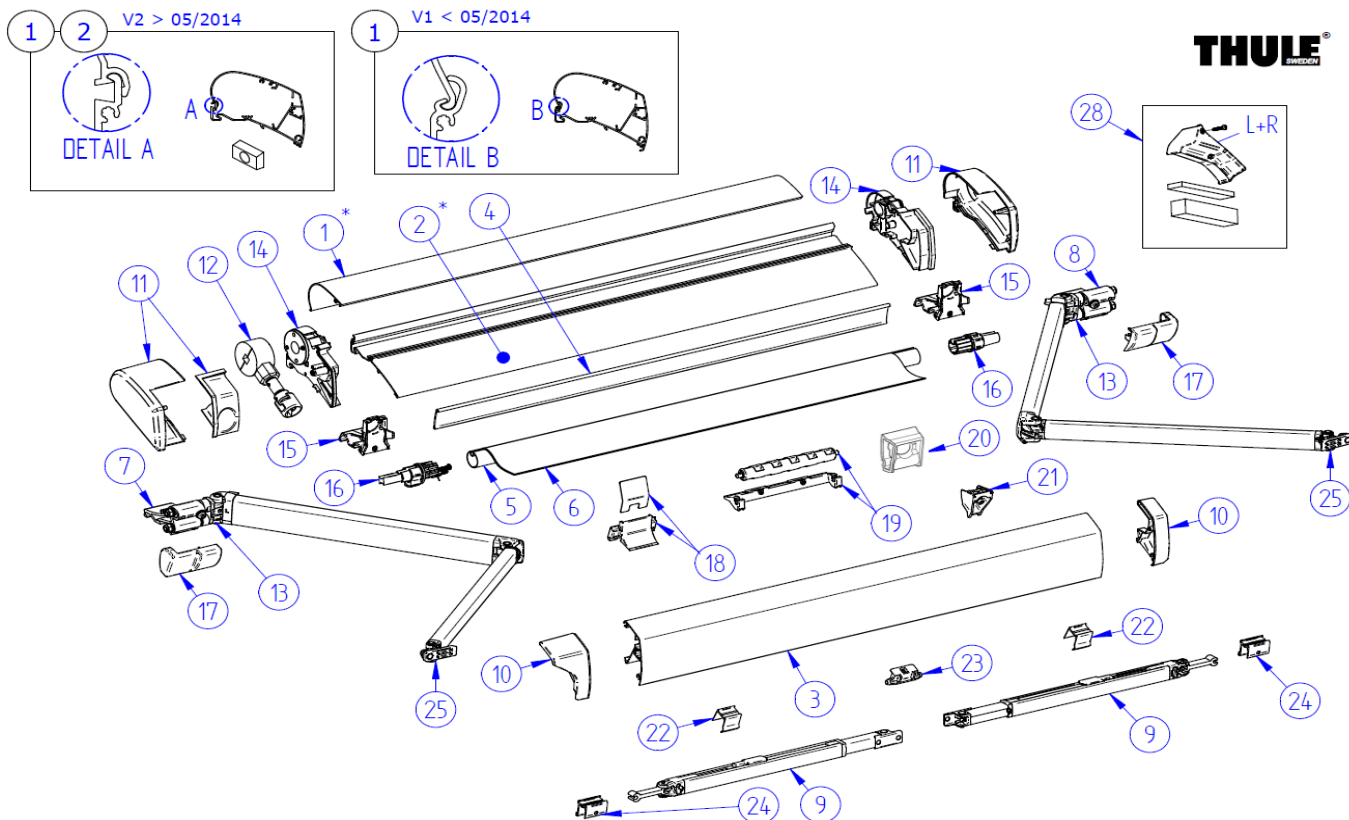

2019 SPARE PARTS LIST

6200

THULE
SWEDEN

6VA602-03

THULE Omnistor 6200

6VA602-05

	ART.NR.	DESCRIPTION	RETAIL € (ex.VAT)	
1-V1	1500602504	COVER HOUSING 6200 2,60M WHITE V1	99,80 €	
	1500602505	COVER HOUSING 6200 3,00M WHITE V1	115,10 €	
	1500602506	COVER HOUSING 6200 3,25M WHITE V1	133,90 €	
	1500602507	COVER HOUSING 6200 3,50M WHITE V1	133,90 €	
	1500602508	COVER HOUSING 6200 3,75M WHITE V1	154,30 €	
	1500602509	COVER HOUSING 6200 4,00M WHITE V1	154,30 €	
	1500602510	COVER HOUSING 6200 4,50M WHITE V1	180,60 €	
	1500602511	COVER HOUSING 6200 2,60M ANO V1	99,80 €	
	1500602512	COVER HOUSING 6200 3,00M ANO V1	115,10 €	
	1500602513	COVER HOUSING 6200 3,25M ANO V1	133,90 €	
	1500602514	COVER HOUSING 6200 3,50M ANO V1	133,90 €	
	1500602515	COVER HOUSING 6200 3,75M ANO V1	154,30 €	
	1500602516	COVER HOUSING 6200 4,00M ANO V1	154,30 €	
	1500602517	COVER HOUSING 6200 4,50M ANO V1	180,60 €	
	1500602518	COVER HOUSING 6200 3,25M ANTHR. V1	154,30 €	
	1500602519	COVER HOUSING 6200 3,50M ANTHR. V1	154,30 €	
	1500602520	COVER HOUSING 6200 3,75M ANTHR. V1	180,60 €	
	1500602521	COVER HOUSING 6200 4,00M ANTHR. V1	180,60 €	
	1-V2	1500602832	COVER HOUSING 6200 2,60M WHITE V2	99,80 €
		1500602833	COVER HOUSING 6200 3,00M WHITE V2	115,10 €
		1500602834	COVER HOUSING 6200 3,25M WHITE V2	133,90 €
1500602835		COVER HOUSING 6200 3,50M WHITE V2	133,90 €	
1500602836		COVER HOUSING 6200 3,75M WHITE V2	154,30 €	
1500602837		COVER HOUSING 6200 4,00M WHITE V2	154,30 €	
1500602838		COVER HOUSING 6200 4,25M WHITE V2	180,60 €	
1500602839		COVER HOUSING 6200 4,50M WHITE V2	180,60 €	
1500602865		COVER HOUSING 6200 5,00M WHITE V2	206,90 €	
1500602862		COVER HOUSING 6200 2,60M ANO V2	99,80 €	
1500602863		COVER HOUSING 6200 3,00M ANO V2	115,10 €	
1500602840		COVER HOUSING 6200 3,25M ANO V2	133,90 €	
1500602841		COVER HOUSING 6200 3,50M ANO V2	133,90 €	
1500602842		COVER HOUSING 6200 3,75M ANO V2	154,30 €