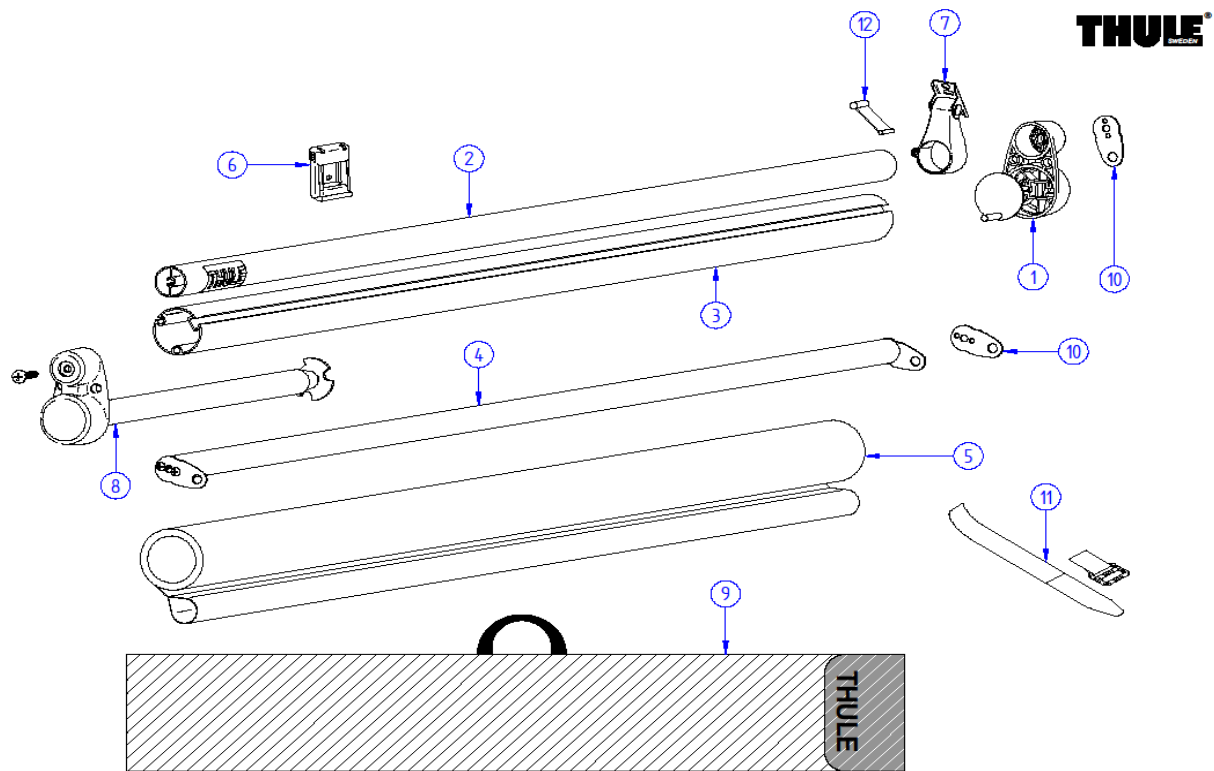

2019 SPARE PARTS LIST
WINDSCREEN

THULE
SWEDEN

WS607-02

THULE Windscreen

WS607-02

	ART.NR.	DESCRIPTION	RETAIL € (ex.VAT)
1	1500602407	ROLLER TUBE END CAP ASSY	8,20 €
2	1500602408	FIXATION TUBE WINDSCREEN	33,50 €
3	1500602409	ROLLER TUBE WINDSCREEN	42,70 €
4	1500602410	HANDLE ASSY WINDSCREEN	36,80 €
5	1500602411	FABRIC WINDSCREEN	111,60 €
6	1500601212	PLASTIC BOTT.MOUNT.BRACKET 2PC	15,30 €
	1500602390	BOTTOM MOUNTING BRACKET BLACK 2PC	15,30 €
7	1500602412	FIXATION HOLDER ASSY WINDSCREEN	15,60 €
8	1500602413	ROLLER TUBE END CAP AND SPRING ASSY	30,00 €
9	1500602414	WINDSCREEN BAG	18,00 €
10	1500602415	TENT PEG PLATE WINDSCREEN	4,90 €
11	1500602416	VELCRO ASSY FIXATION WINDSCREEN	4,10 €
12	1500602809	CARAVANRAIL CONNECTION - 2PC	11,90 €