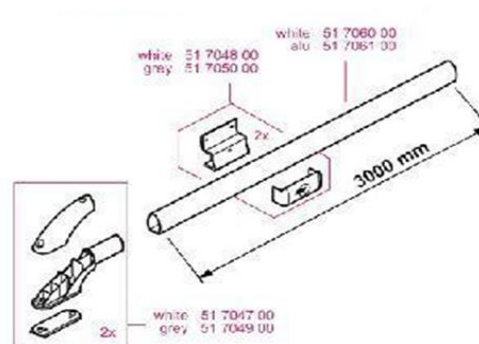

2019 SPARE PARTS LIST

LADDER and ROOFRAIL

Ver. 2007

Thule Ladder – Ladder Deluxe

Thule Ladder – Ladder

Thule Ladder – Roof Rack

Thule Ladder – Roof Rack Deluxe

	ART.NR.	DESCRIPTION	RETAIL € (ex.VAT)
	47010	FOOT SUPPORT OMNIBIKE DIAM 30	6,20 €
	47011	HINGE DOUBLE LADDER	11,30 €
	47012	BEDHOOK	11,30 €
	71632	TUBE PLUG BLACK Ø30	1,10 €
	71723	TUBE CLIP DOUBLE LADDER	3,50 €
	71724	COVER PLUG LADDER	0,90 €
	71730	OVAL PLUG OMNILADDER DELUXE	1,50 €
	71738	OVAL CLIP OMNILADDER DELUXE	3,50 €
	51703700	TUBE DIAM 30 L=2,30M	30,60 €
	51704001	RUNG LADDER	8,60 €
	51704101	BUMPER DOUBLE LADDER	42,50 €
	51704200	LH LADDER SUPPORT - 80MM/20	8,60 €
	51704300	RH LADDER SUPPORT - 80MM/20	8,60 €
	51704400	LADDER SUPPORT - 80MM	8,60 €
	51704601	BEND 90°	17,20 €
	51704700	ENDCAP ROOF RACK ASSY WHITE	28,80 €
	51704800	SUPPORT ROOF RACK ASSY WHITE	25,50 €
	51704900	END CAP ROOFRACK ASSY GREY	28,80 €
	51705000	SUPPORT ROOF RACK ASSY GREY	25,50 €
	51706000	OVAL TUBE L=3.0M WHITE	41,50 €
	51706100	OVAL TUBE L=3.0M ANO	41,50 €
	51708000	FIXATION KIT LADDER DOUBLE 10S	23,90 €
	51708100	FIXATION KIT LADDER SINGLE 6S	28,20 €
	51708200	FIXATION KIT LADDER 4 STEPS	37,20 €
	51708400	SUPPORT OVAL OMNILADDER DELUXE	9,40 €
	51708500	RUNG OMNILADDER	8,80 €
	51708600	HINGE OVAL OMNILADDER DELUXE	35,70 €