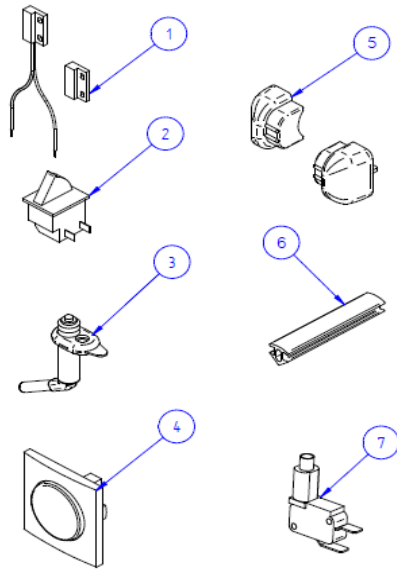

2019 SPARE PARTS LIST
STEP COMMON PARTS

THULE
SWEDEN

OSE601-03

THULE
ACCESSORIES

THULE general parts steps

OSE601-03

	ART.NR.	DESCRIPTION	RETAIL € (ex.VAT)
1	1500602761	DOOR REED SWITCH ELECTRONIC	5,80 €
2	1500601921	ALARM SWITCH FOR SINGLE STEP AND SLIDE-OUT STEP	11,30 €
3	1500600394	ALARM SWITCH FOR MANUAL STEP 47	13,10 €
4	1500600404	CONTROL SWITCH	13,90 €
5	1500601378	LH & RH PLUG FOOTBOARD	6,60 €
	1500602747	LH & RH PLUG FOOTBOARD BLACK	6,60 €
6	1500600433	ANTI-SLIP FOOTB.V03-3MTR-BLACK	4,90 €
7	1500602669	ALARM SWITCH FOR DOUBLE STEP	12,30 €